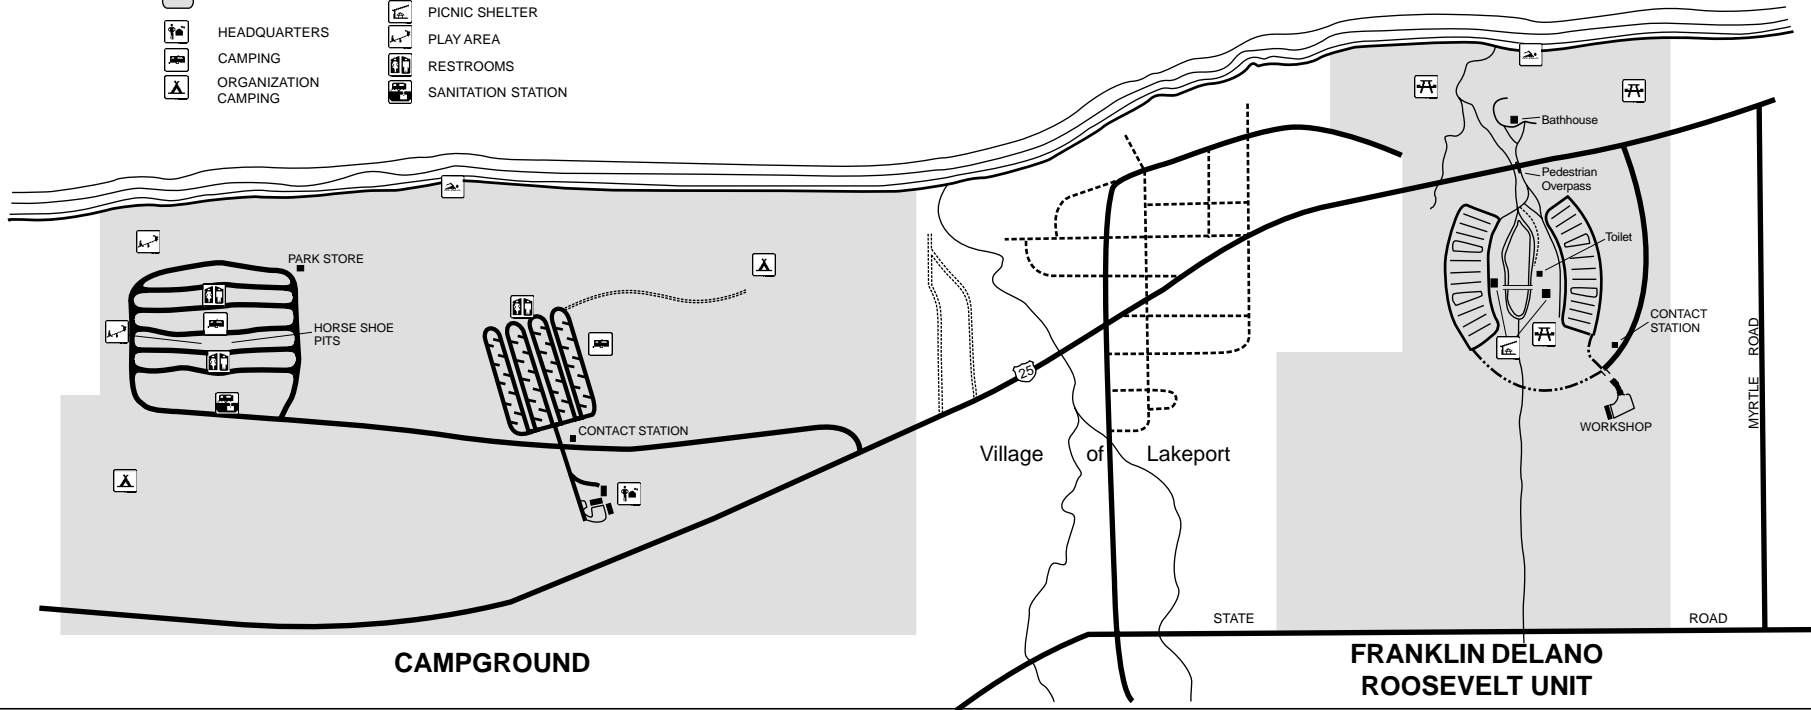

Lakeport State Park

LEGEND

- PAVED ROAD
- STATE LAND
- HEADQUARTERS
- CAMPING
- ORGANIZATION CAMPING
- BEACH
- PICNIC AREA
- PICNIC SHELTER
- PLAY AREA
- RESTROOMS
- SANITATION STATION

CAMPSITE LOCATION

LAKEPORT STATE PARK
 7605 LAKESHORE ROAD
 LAKEPORT MI 48059
 Phone: (810) 327-6224