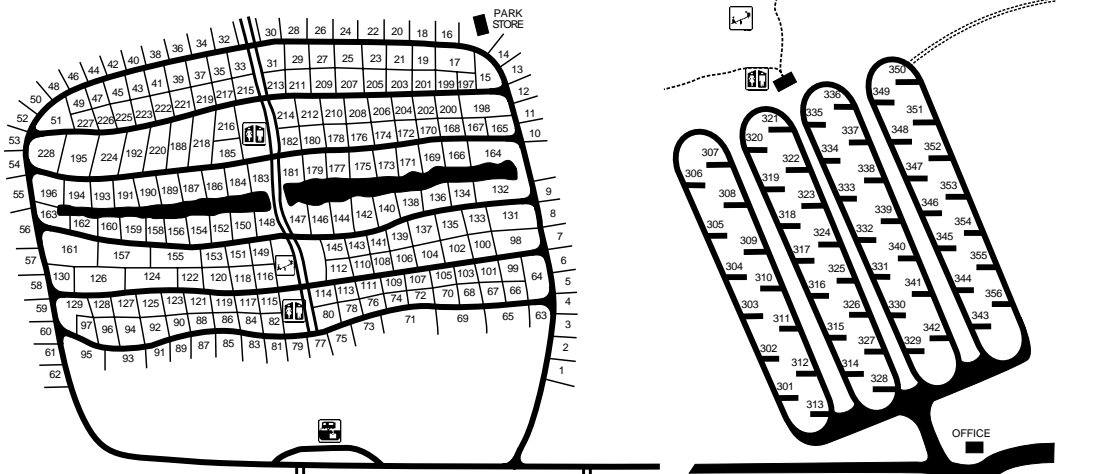

Lakeport State Park

LEGEND

- PAVED ROAD
- STATE LAND
- HEADQUARTERS
- CAMPING
- ORGANIZATION CAMPING
- BEACH
- PICNIC AREA
- PICNIC SHELTER
- PLAY AREA
- RESTROOMS
- SANITATION STATION

CAMPSITE LOCATION

LAKEPORT STATE PARK
 7605 LAKESHORE ROAD
 LAKEPORT MI 48059
 Phone: (810) 327-6224