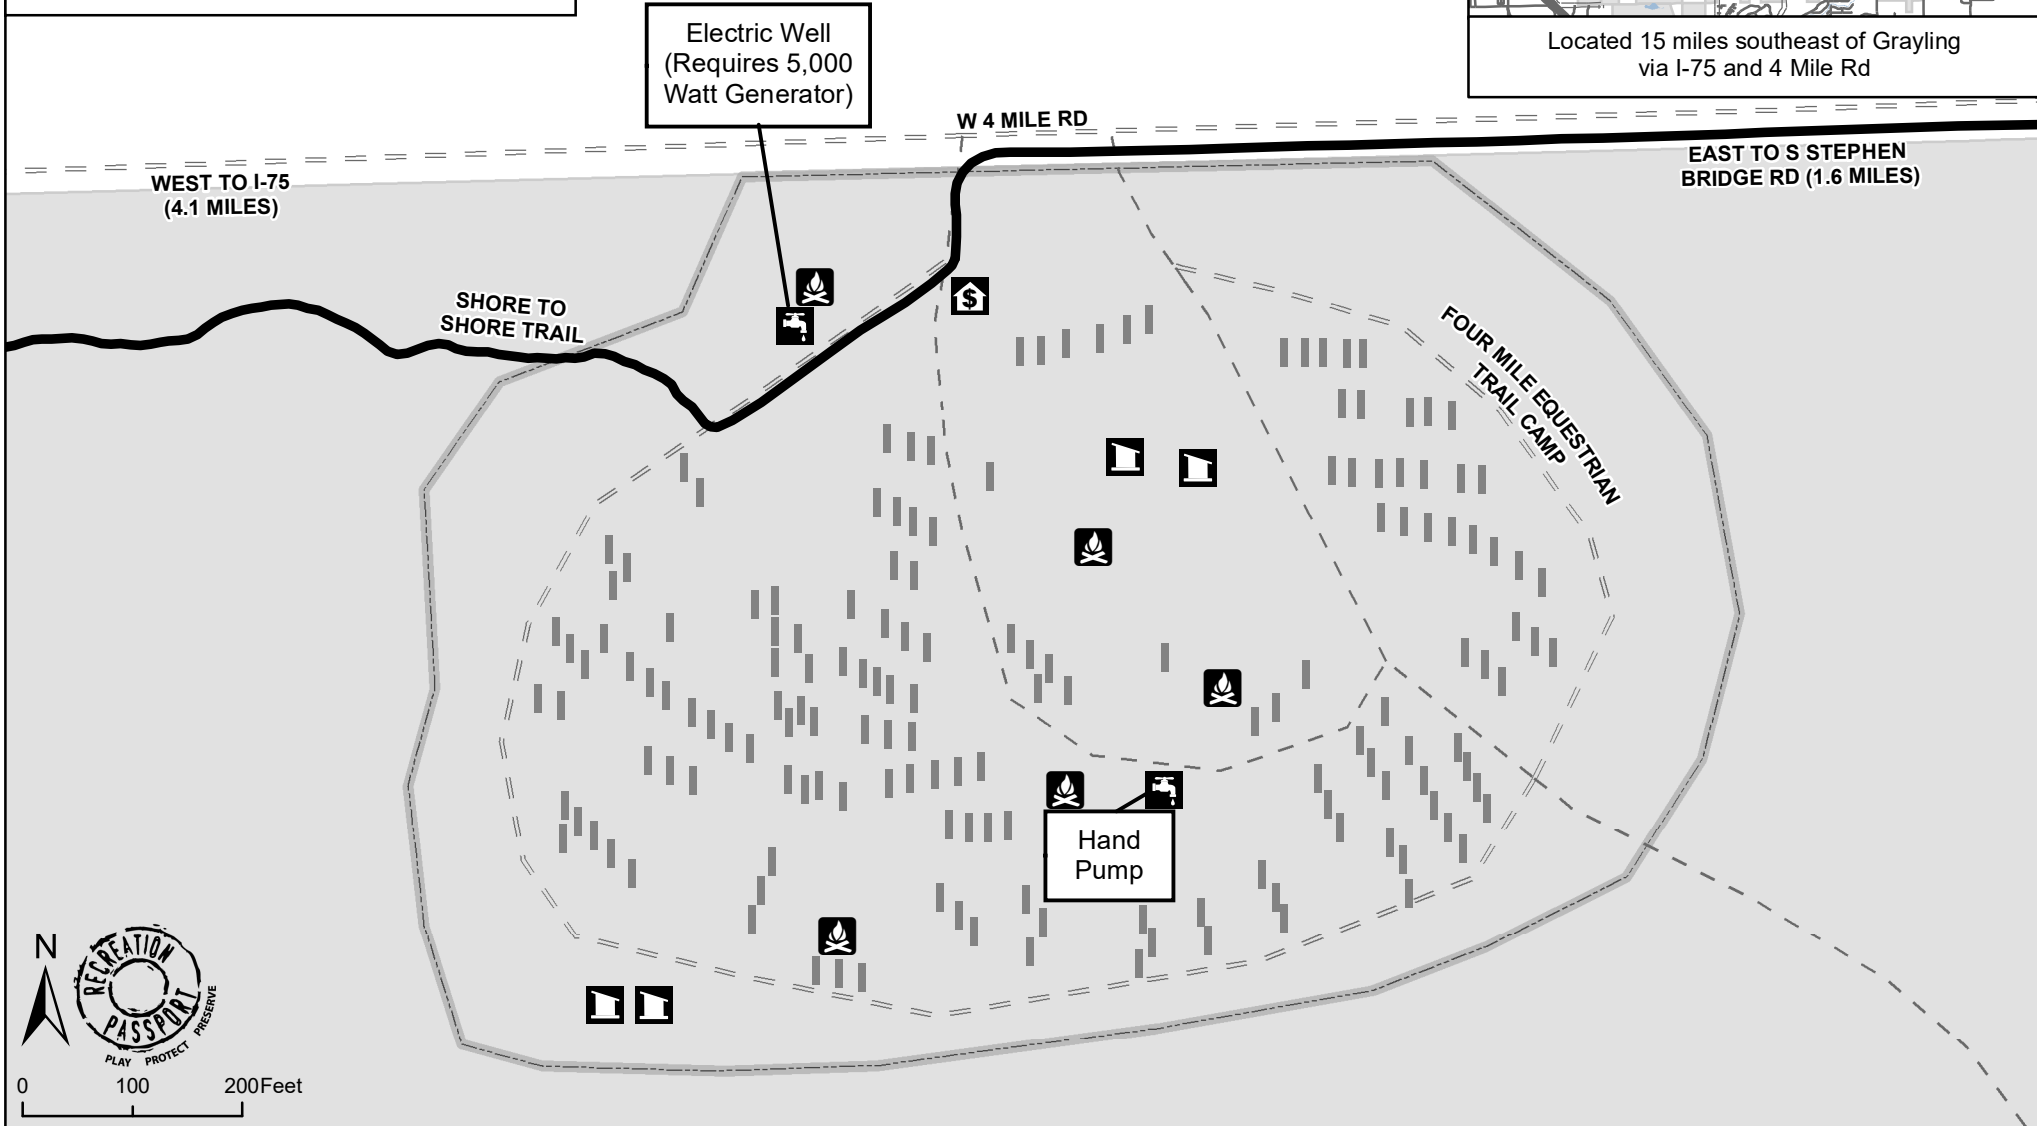

4 Mile Trail Camp

Crawford County, MI

Created: 10/19/2018

- Equestrian Trail
- Gravel Road
- Dirt Road
- Trail Camp Boundary
- State Land
- Picket Post
- Fire Ring
- Registration Station
- Vault Toilet
- Water Source

Located 15 miles southeast of Grayling
via I-75 and 4 Mile Rd

0 100 200Feet