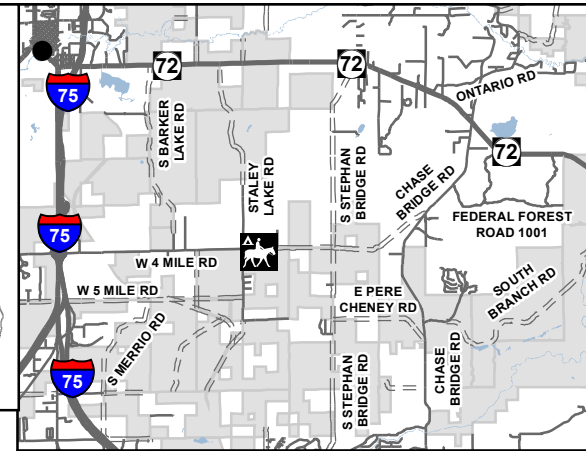

4 Mile Trail Camp

Crawford County, MI

Created: 10/19/2018

- Equestrian Trail
- Gravel Road
- Dirt Road
- Trail Camp Boundary
- State Land
- Picket Post
- Fire Ring
- Registration Station
- Vault Toilet
- Water Source

Located 15 miles southeast of Grayling
via I-75 and 4 Mile Rd

0 100 200Feet