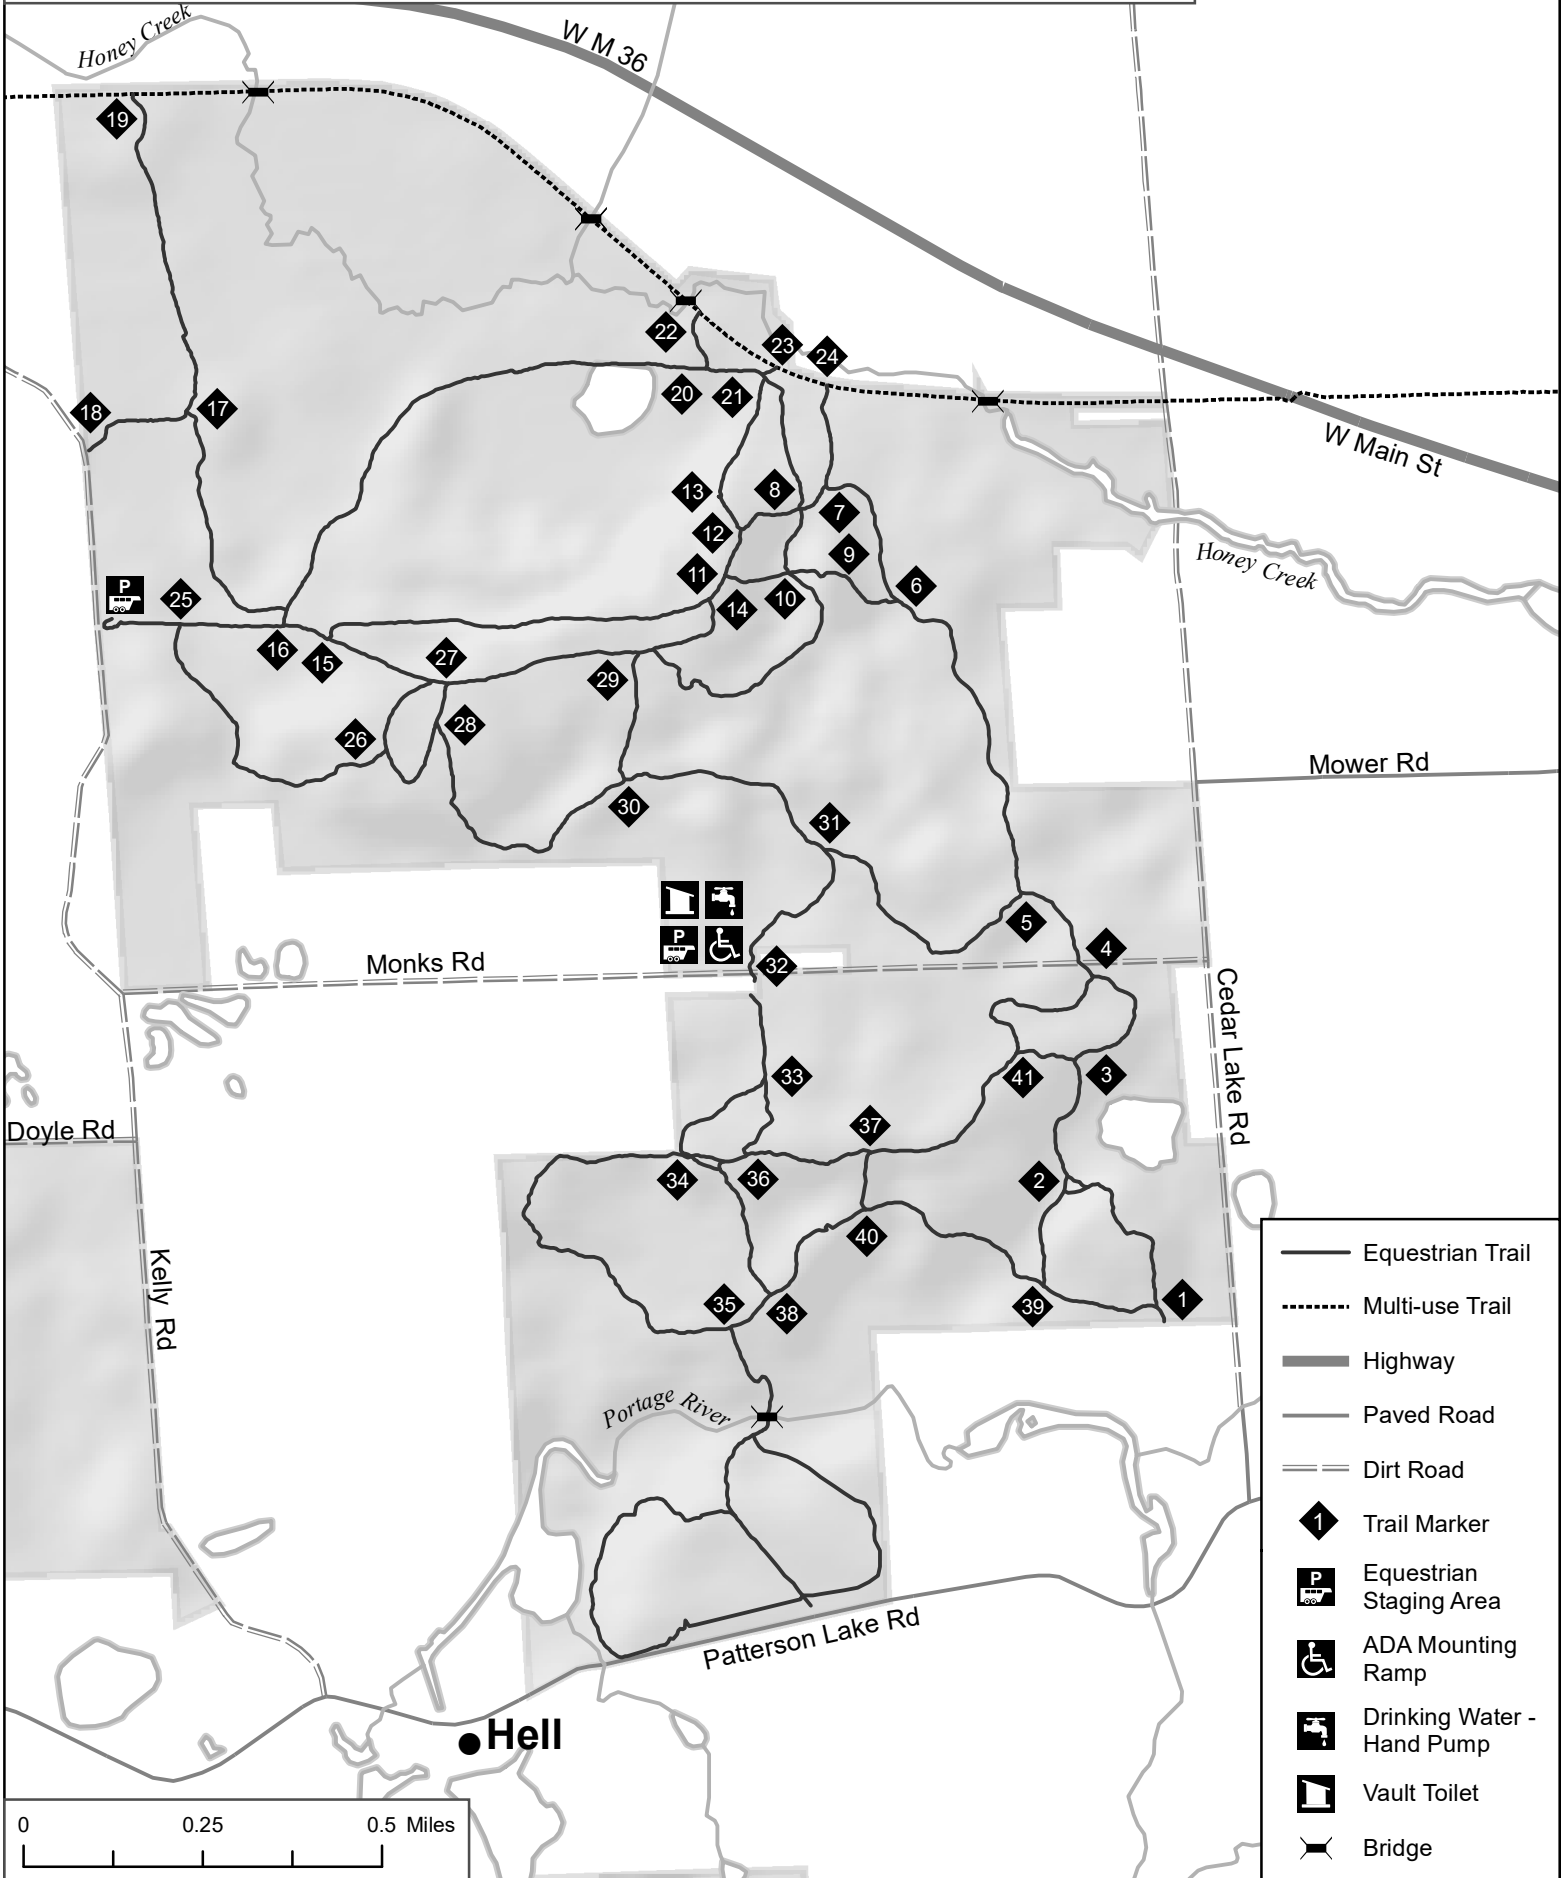

Pinckney Recreation Area Equestrian Trails

Livingston County

Created: 04/10/2018

- Equestrian Trail
- - - Multi-use Trail
- Highway
- Paved Road
- - - Dirt Road
- ◆ Trail Marker
- P Equestrian Staging Area
- ♿ ADA Mounting Ramp
- 🚰 Drinking Water - Hand Pump
- 🚽 Vault Toilet
- ⚡ Bridge