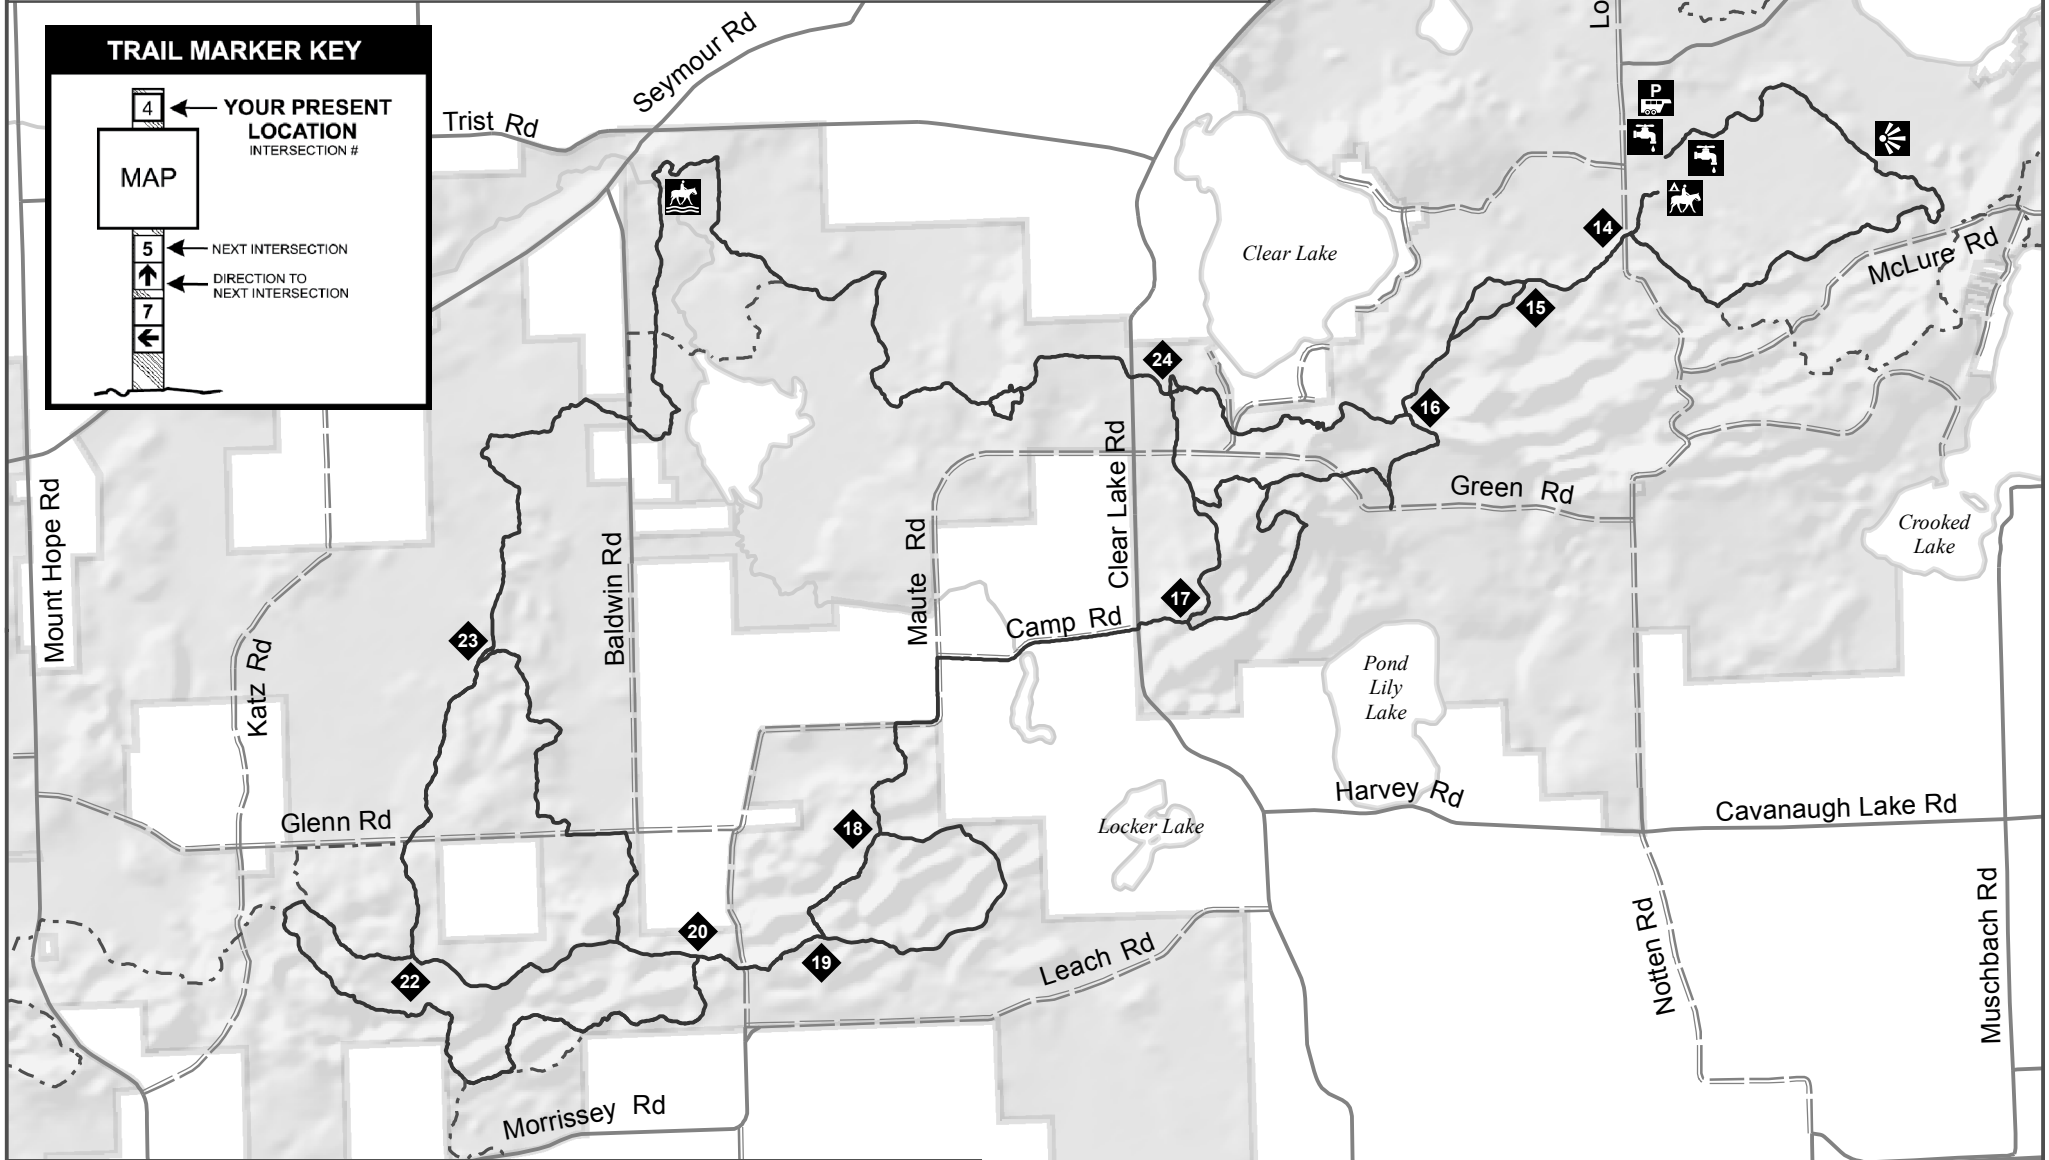

Waterloo Recreation Area Equestrian Trails

Created: 07/06/2017

TRAIL MARKER KEY

4 ← YOUR PRESENT LOCATION INTERSECTION #

MAP

5 ← NEXT INTERSECTION

7 ← DIRECTION TO NEXT INTERSECTION

Equestrian Trail	River	Drinking Water - Hand Pump
Hiking Trail	Lake	Scenic Overlook
Highway	Trail Marker	Water Crossing
Paved Road	Equestrian Staging	
Dirt Road	Equestrian Campground	