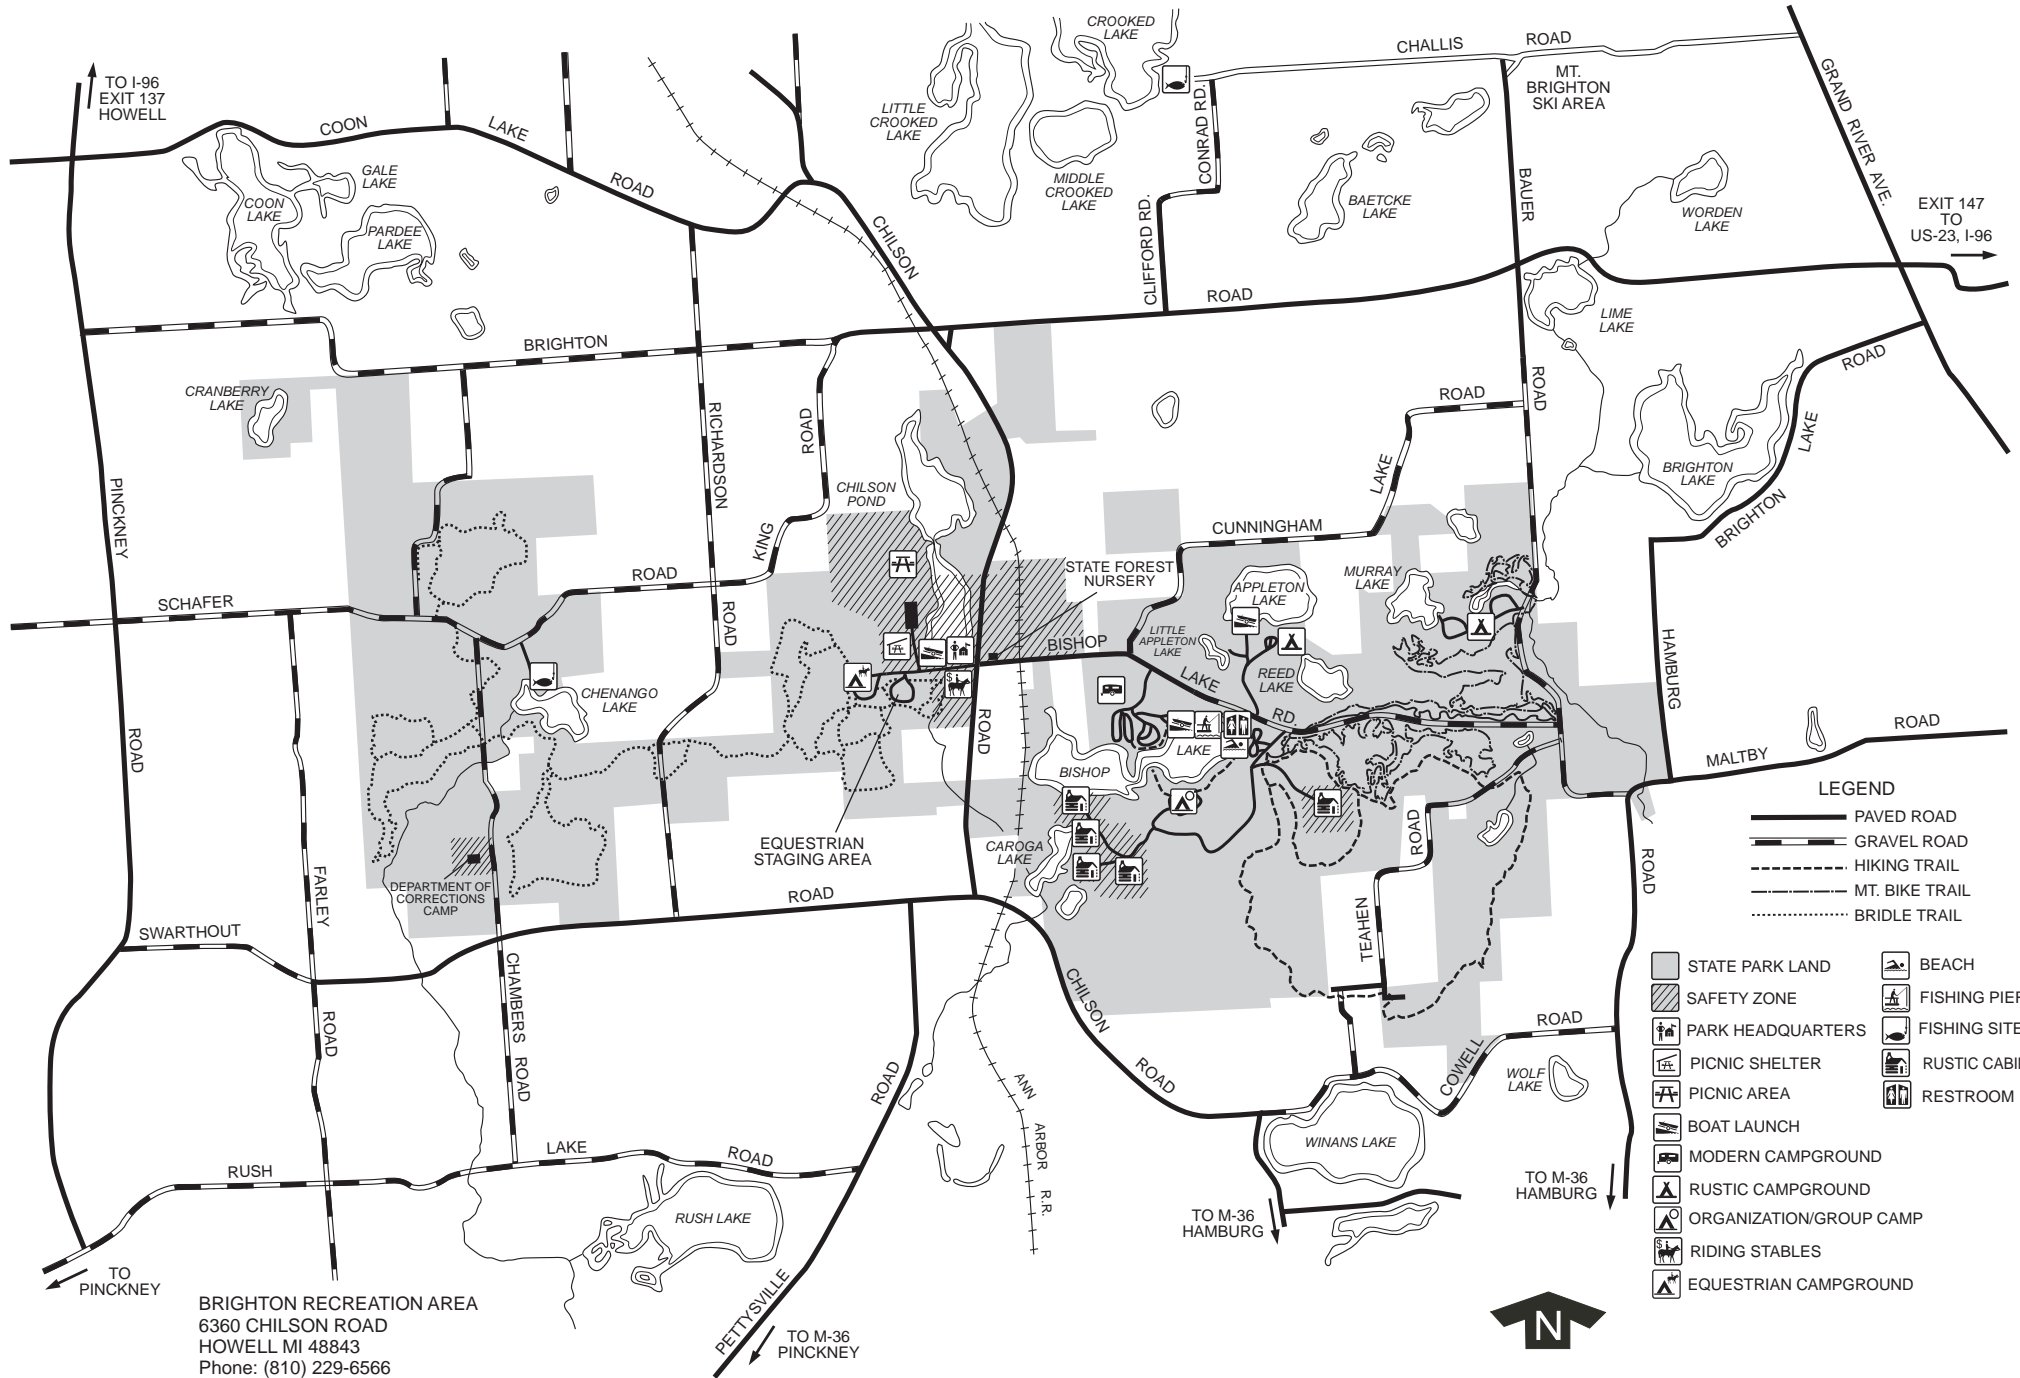

Brighton Recreation Area

BRIGHTON RECREATION AREA
 6360 CHILSON ROAD
 HOWELL MI 48843
 Phone: (810) 229-6566

- LEGEND**
- PAVED ROAD
 - GRAVEL ROAD
 - HIKING TRAIL
 - MT. BIKE TRAIL
 - BRIDLE TRAIL

- STATE PARK LAND
- SAFETY ZONE
- PARK HEADQUARTERS
- PICNIC SHELTER
- PICNIC AREA
- BOAT LAUNCH
- MODERN CAMPGROUND
- RUSTIC CAMPGROUND
- ORGANIZATION/GROUP CAMP
- RIDING STABLES
- EQUESTRIAN CAMPGROUND
- BEACH
- FISHING PIER
- FISHING SITE
- RUSTIC CABIN
- RESTROOM