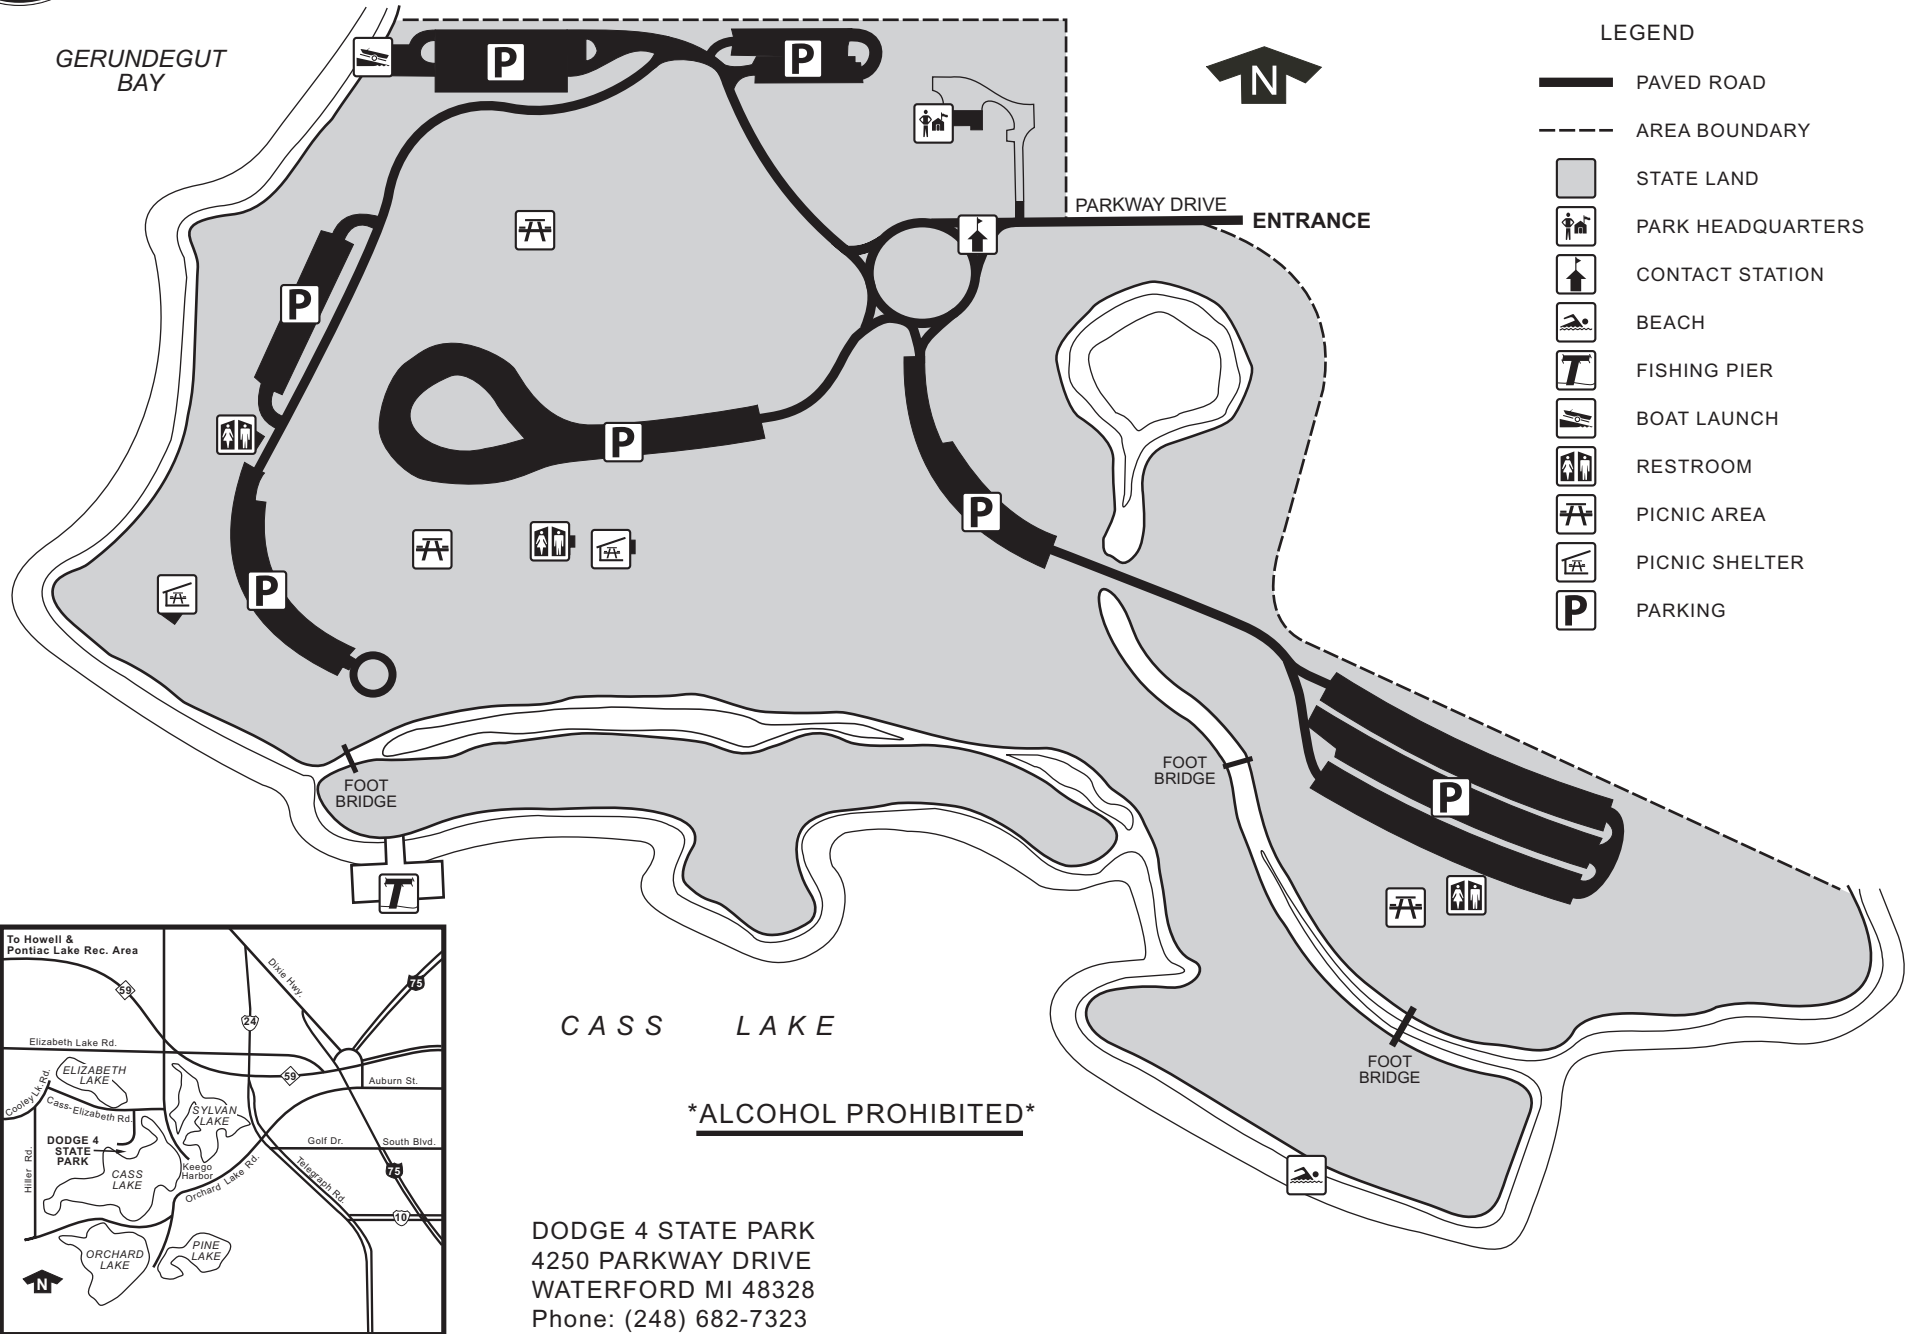

# Dodge 4 State Park

**DODGE 4 STATE PARK**  
 4250 PARKWAY DRIVE  
 WATERFORD MI 48328  
 Phone: (248) 682-7323

**\*ALCOHOL PROHIBITED\***