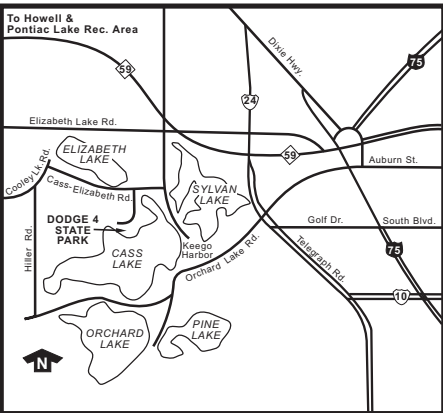

# Dodge 4 State Park

**DODGE 4 STATE PARK**  
 4250 PARKWAY DRIVE  
 WATERFORD MI 48328  
 Phone: (248) 682-7323

**\*ALCOHOL PROHIBITED\***