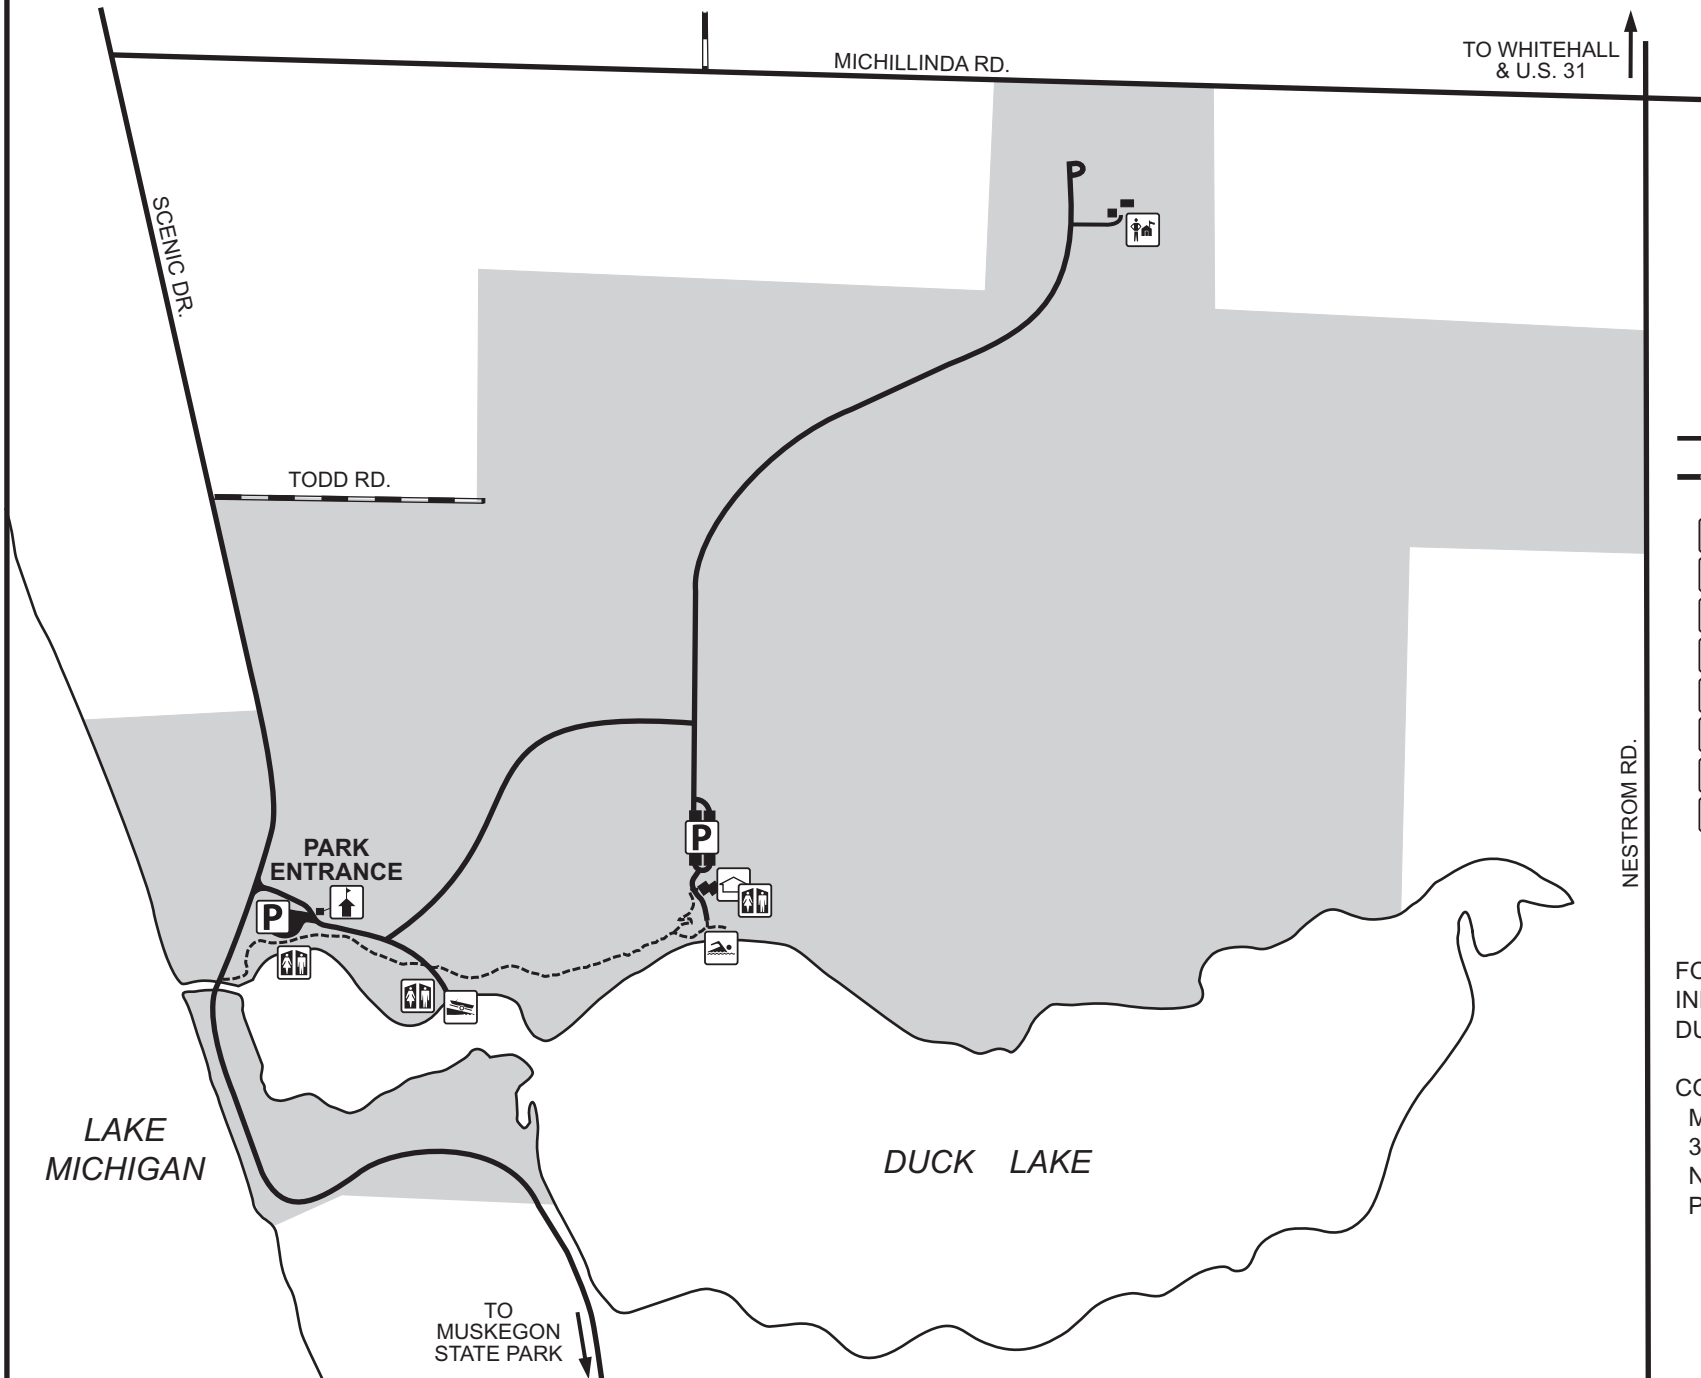

# Duck Lake State Park

## LEGEND

- PAVED ROAD
- GRAVEL ROAD
- STATE LAND
- PARK HEADQUARTERS
- CONTACT STATION
- PARKING
- BEACHHOUSE
- RESTROOM
- BEACH
- BOAT LAUNCH

FOR MORE INFORMATION ON:  
DUCK LAKE STATE PARK

CONTACT:  
MUSKEGON STATE PARK  
3560 MEMORIAL DRIVE  
N. MUSKEGON MI 49445  
Phone: (231) 744-3480