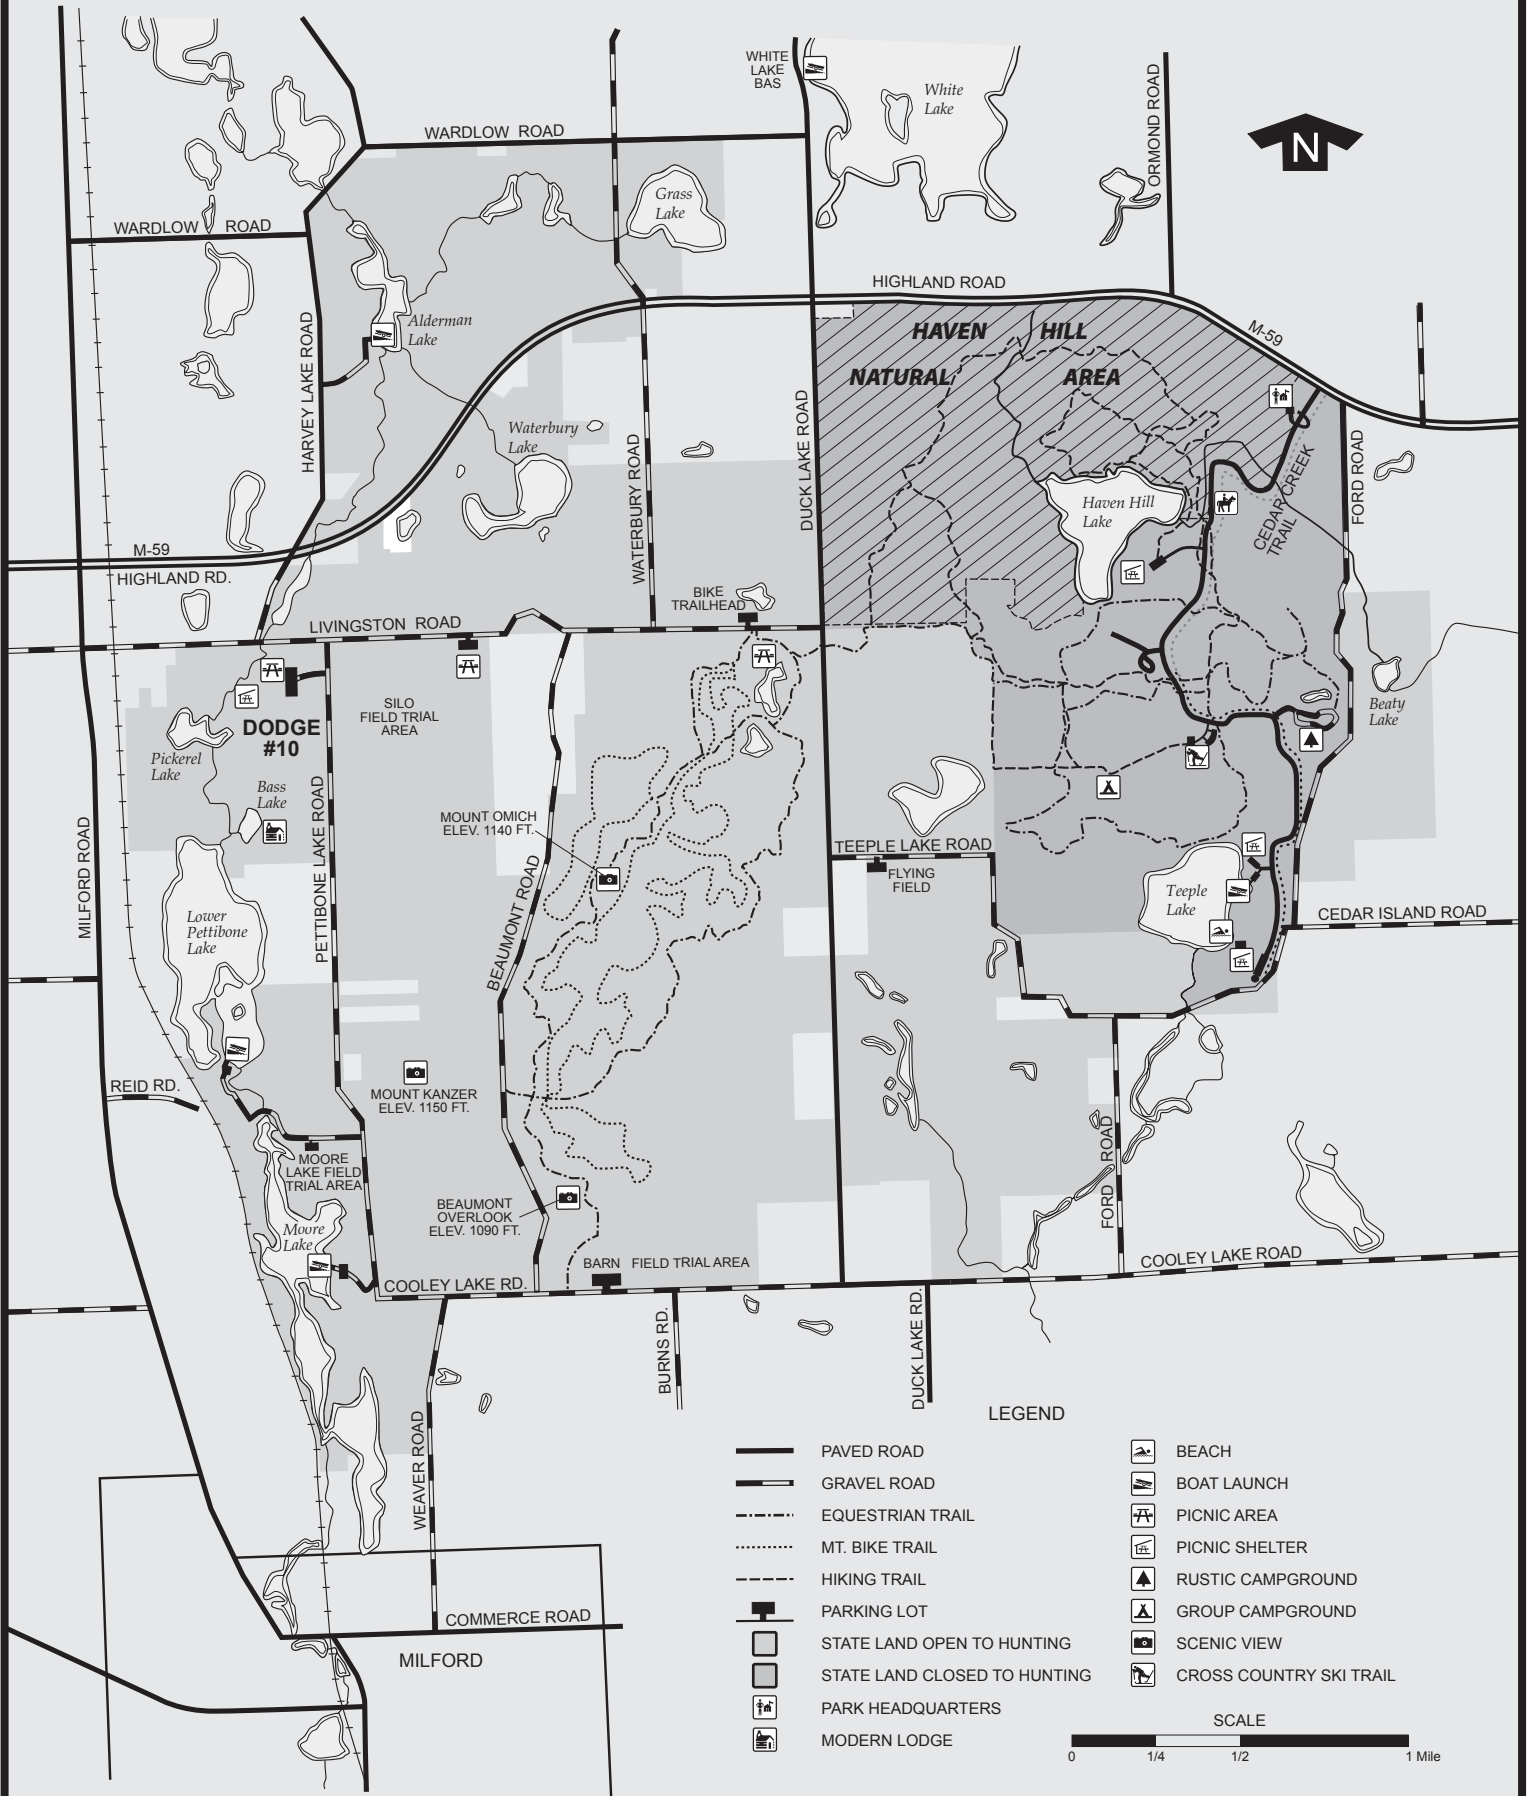

Highland State Recreation Area

LEGEND

- | | | | |
|--|------------------------------|--|-------------------------|
| | PAVED ROAD | | BEACH |
| | GRAVEL ROAD | | BOAT LAUNCH |
| | EQUESTRIAN TRAIL | | PICNIC AREA |
| | MT. BIKE TRAIL | | PICNIC SHELTER |
| | HIKING TRAIL | | RUSTIC CAMPGROUND |
| | PARKING LOT | | GROUP CAMPGROUND |
| | STATE LAND OPEN TO HUNTING | | SCENIC VIEW |
| | STATE LAND CLOSED TO HUNTING | | CROSS COUNTRY SKI TRAIL |
| | PARK HEADQUARTERS | | |
| | MODERN LODGE | | |