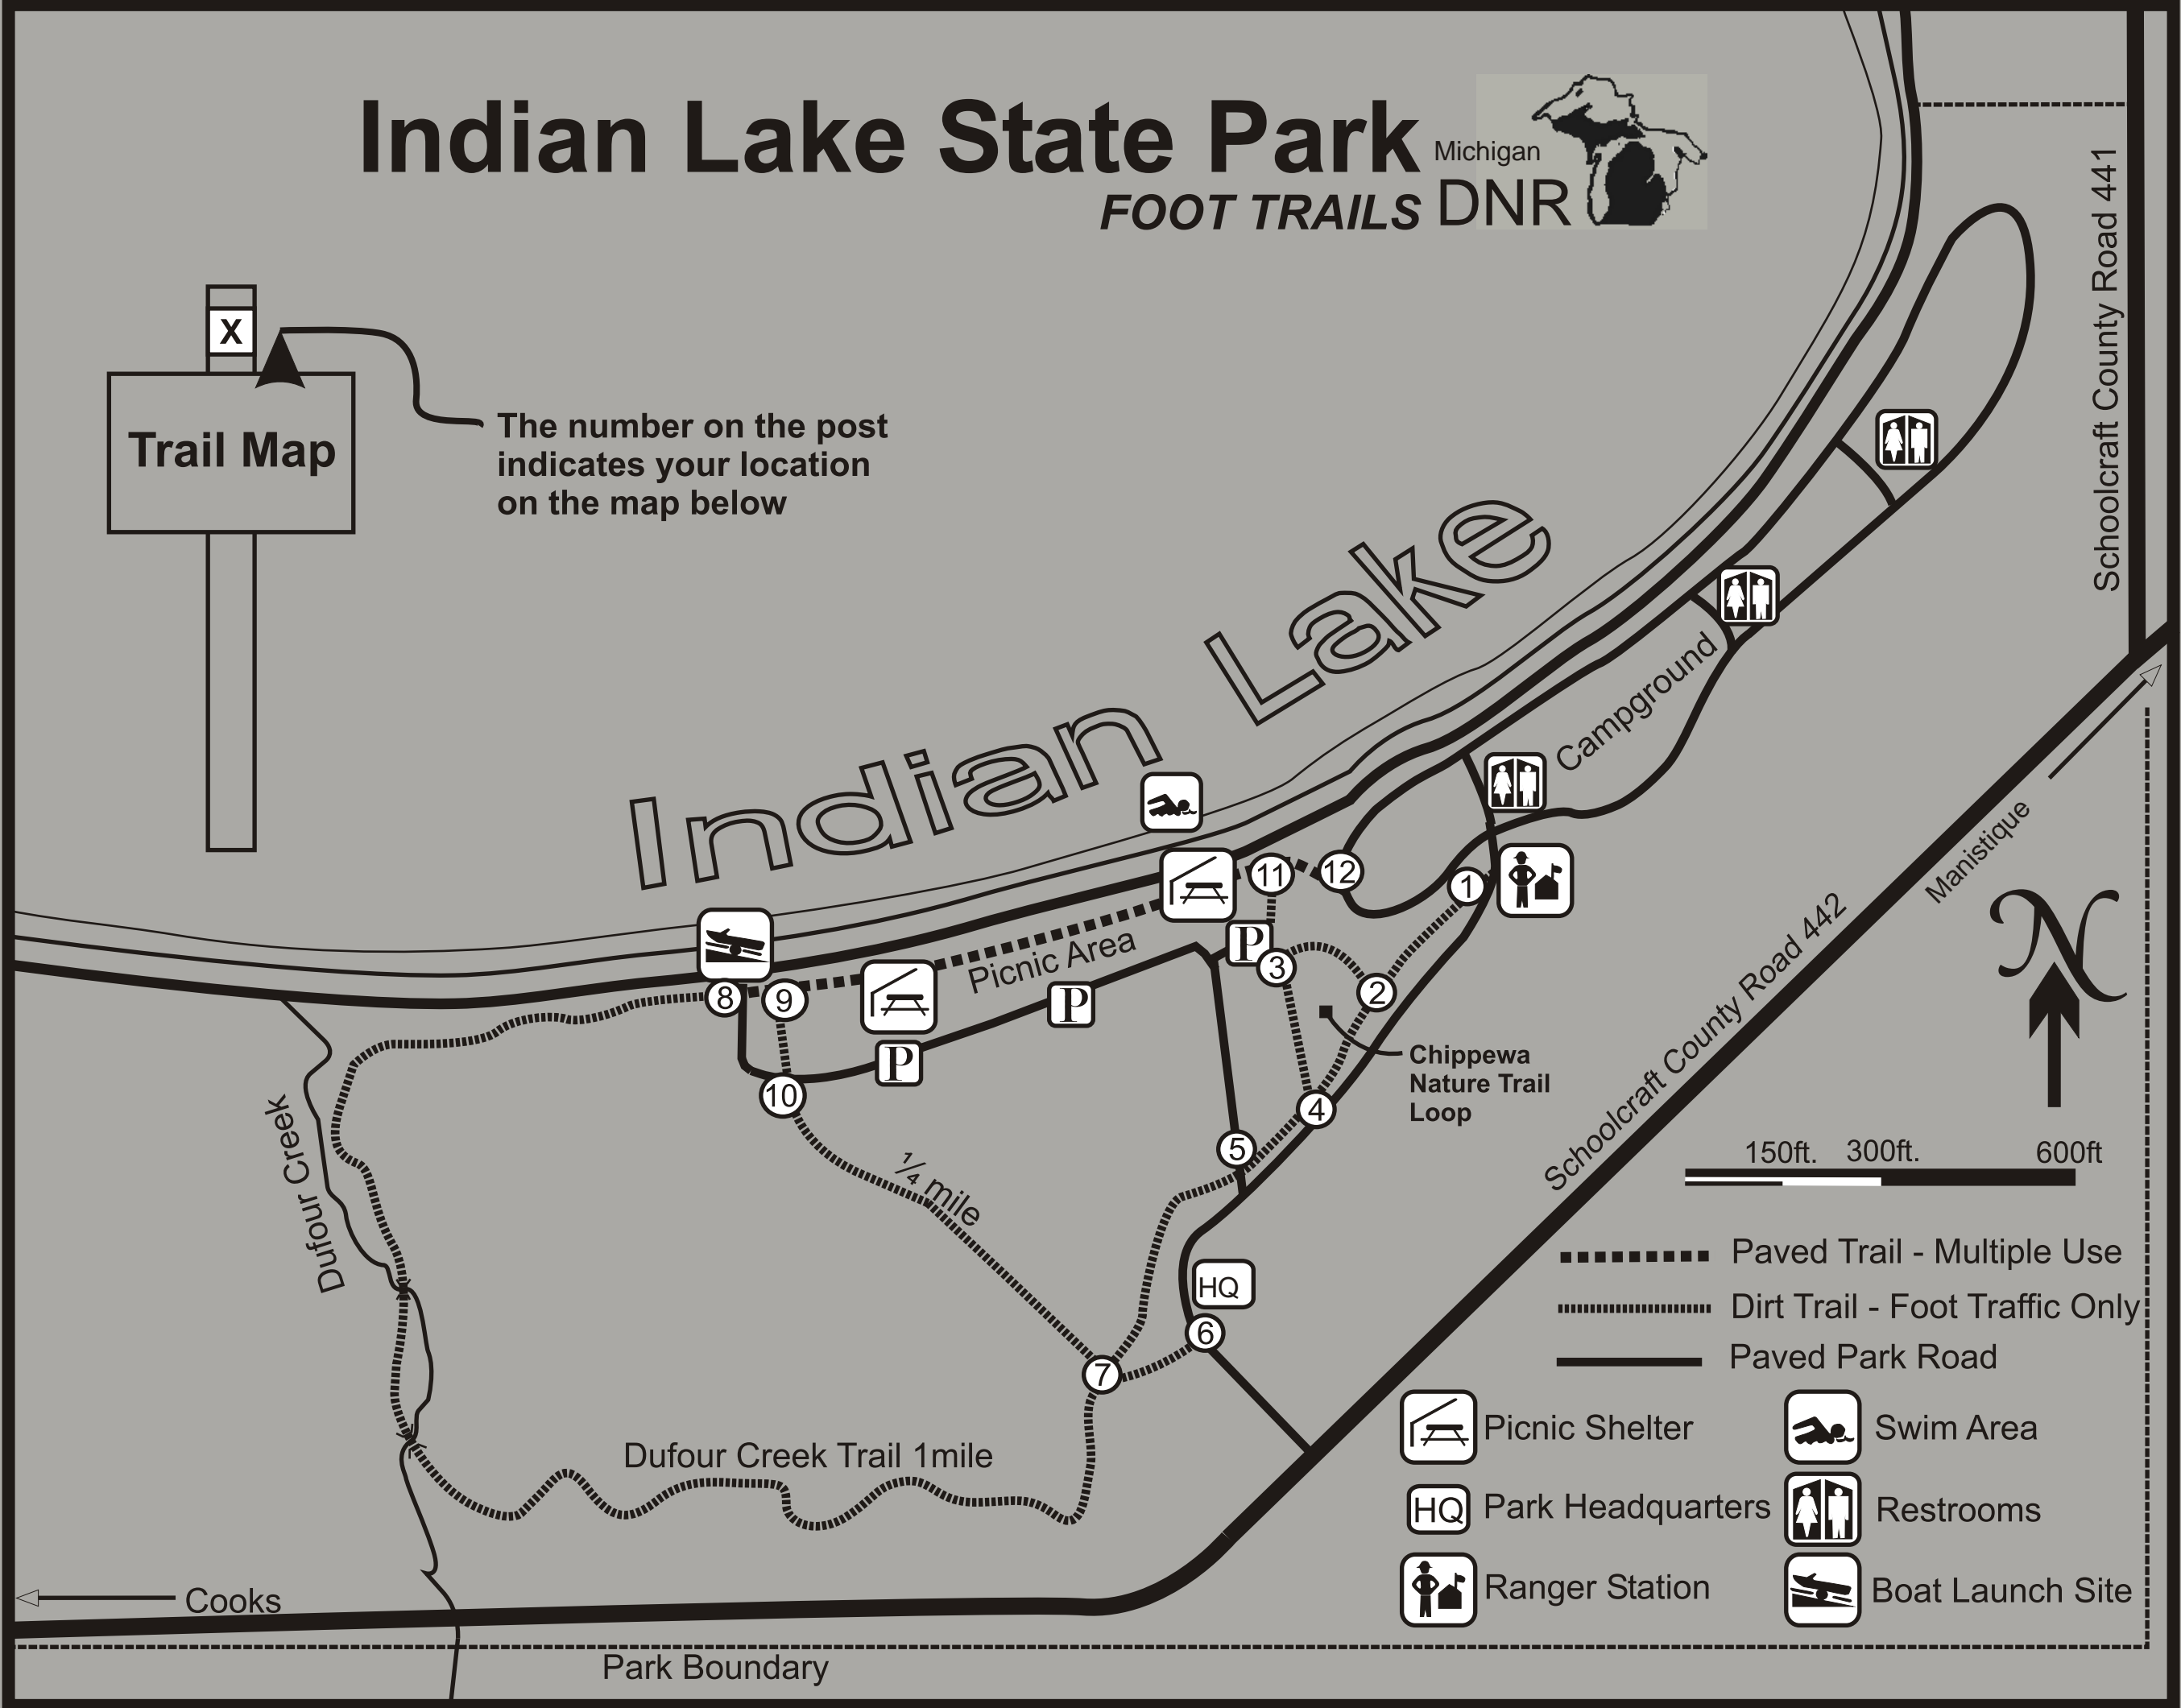

# Indian Lake State Park Michigan

FOOT TRAILS DNR

The number on the post indicates your location on the map below

- Paved Trail - Multiple Use
- ..... Dirt Trail - Foot Traffic Only
- Paved Park Road

- |                   |                  |
|-------------------|------------------|
| Picnic Shelter    | Swim Area        |
| Park Headquarters | Restrooms        |
| Ranger Station    | Boat Launch Site |

Park Boundary