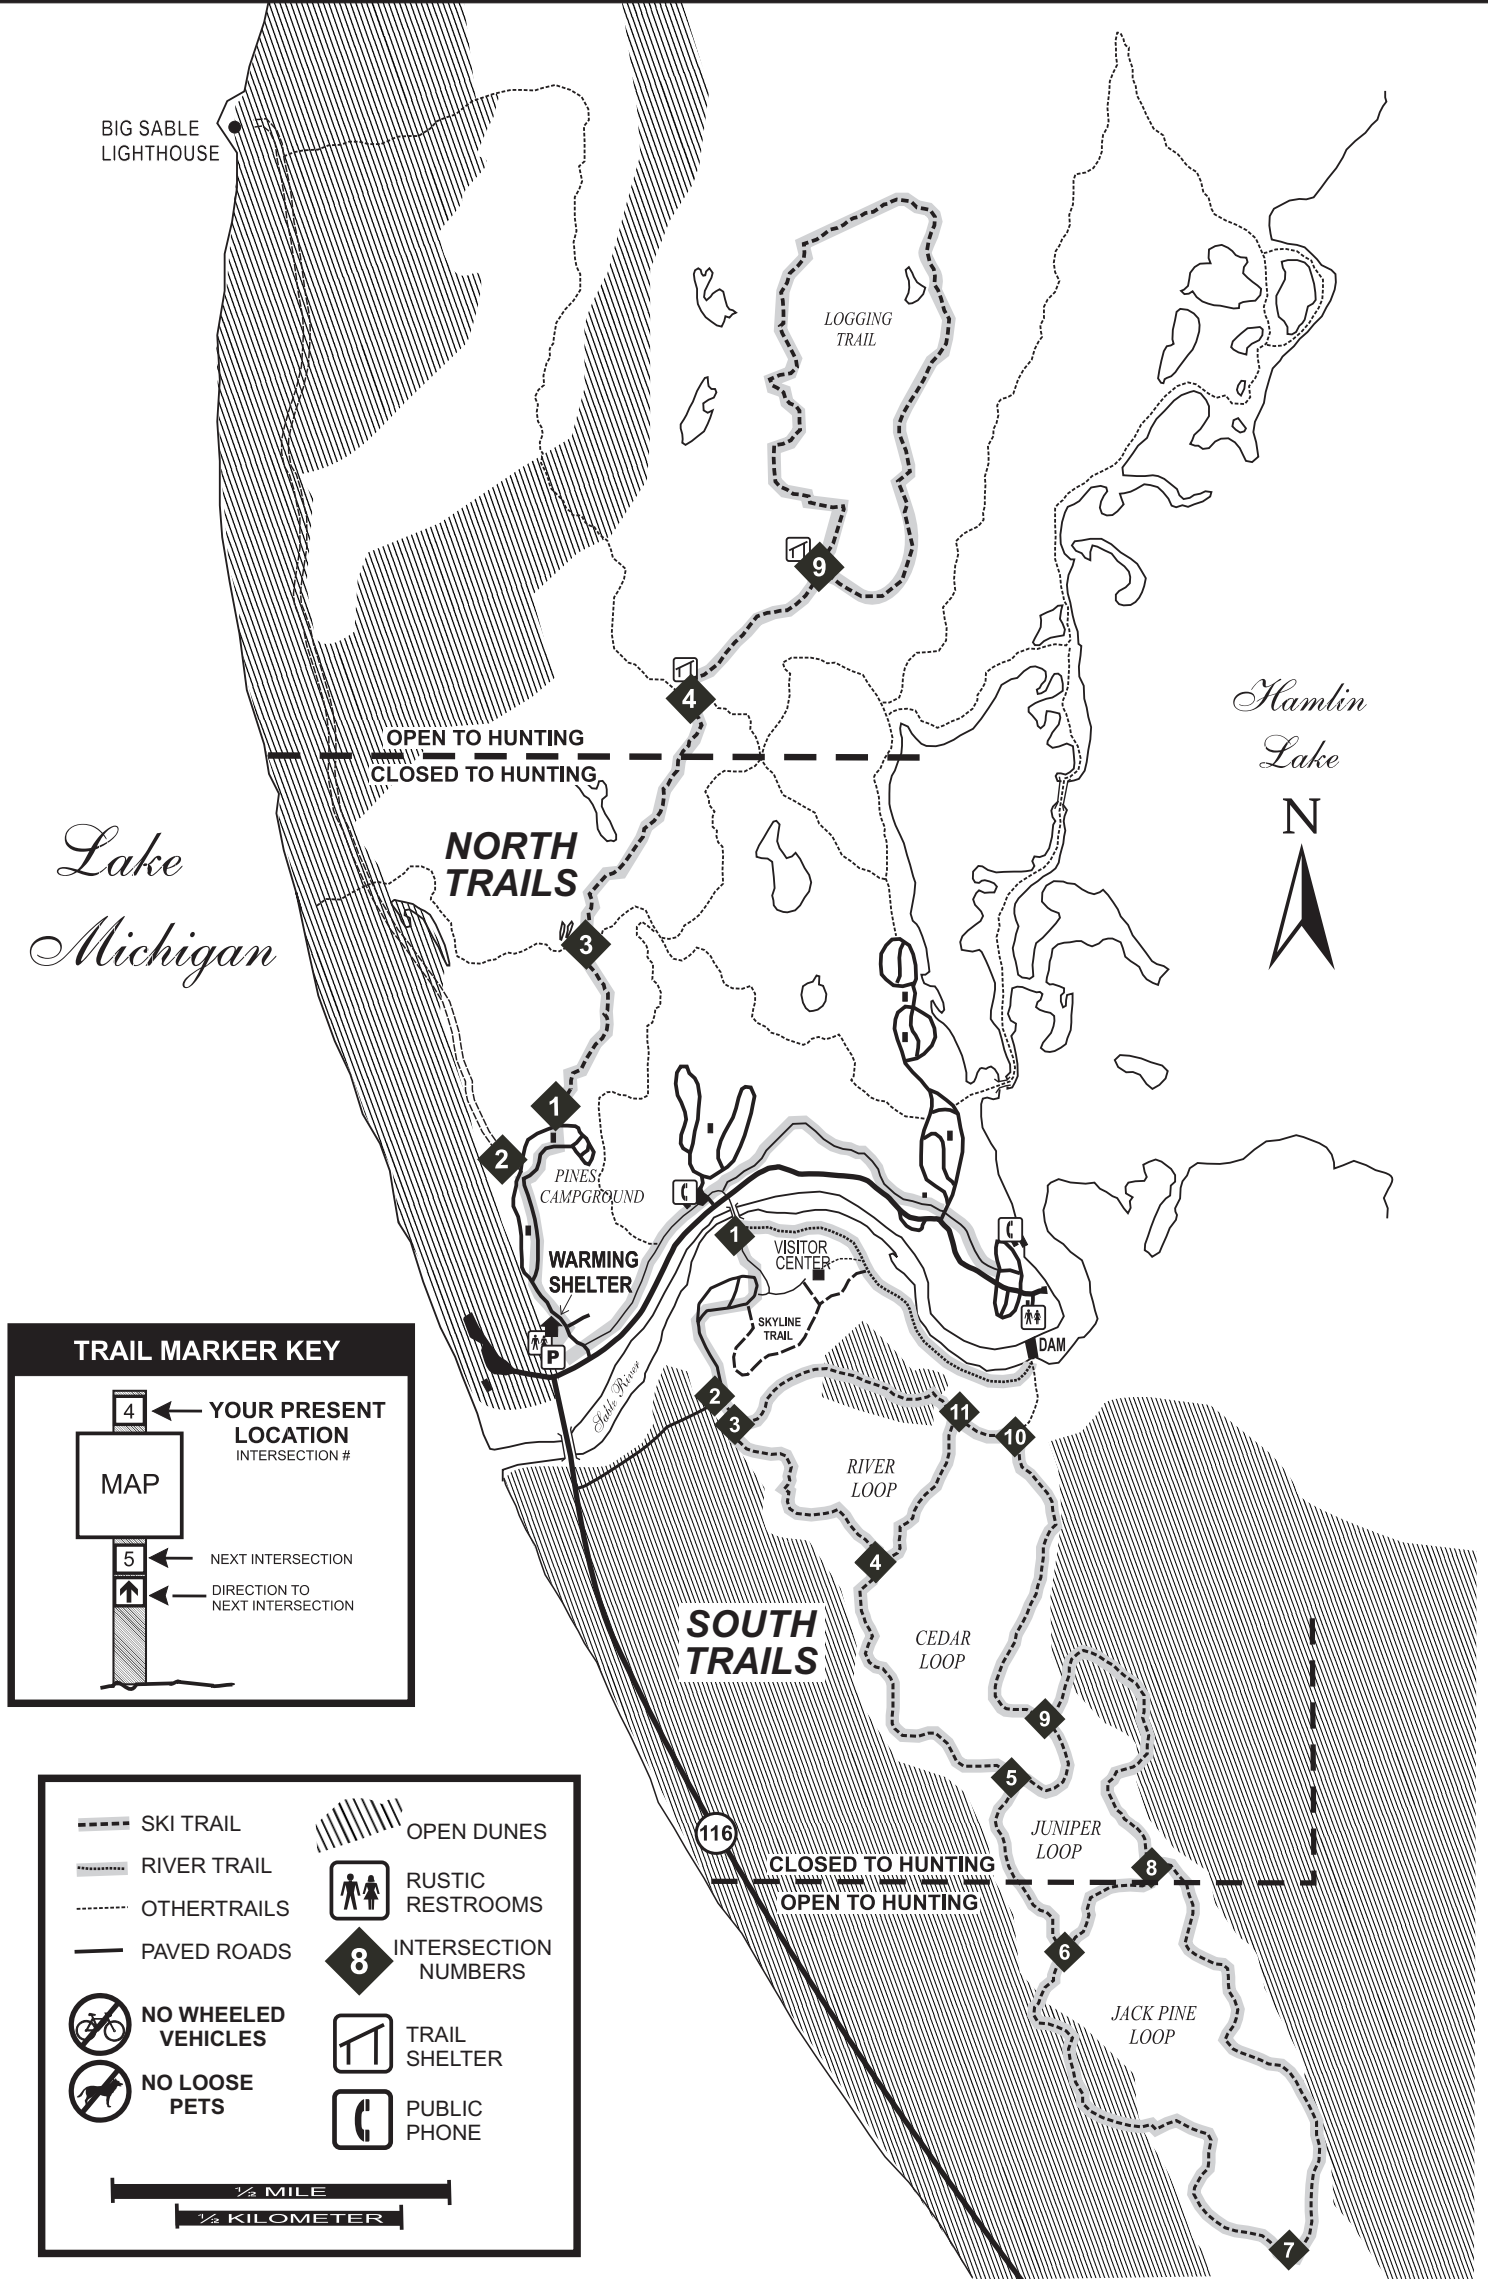

LUDINGTON SKI TRAILS

Great Lakes, Great Times, Great Outdoors

TRAIL MARKER KEY

- SKI TRAIL
- RIVER TRAIL
- OTHER TRAILS
- PAVED ROADS
- NO WHEELED VEHICLES
- NO LOOSE PETS
- OPEN DUNES
- RUSTIC RESTROOMS
- INTERSECTION NUMBERS
- TRAIL SHELTER
- PUBLIC PHONE