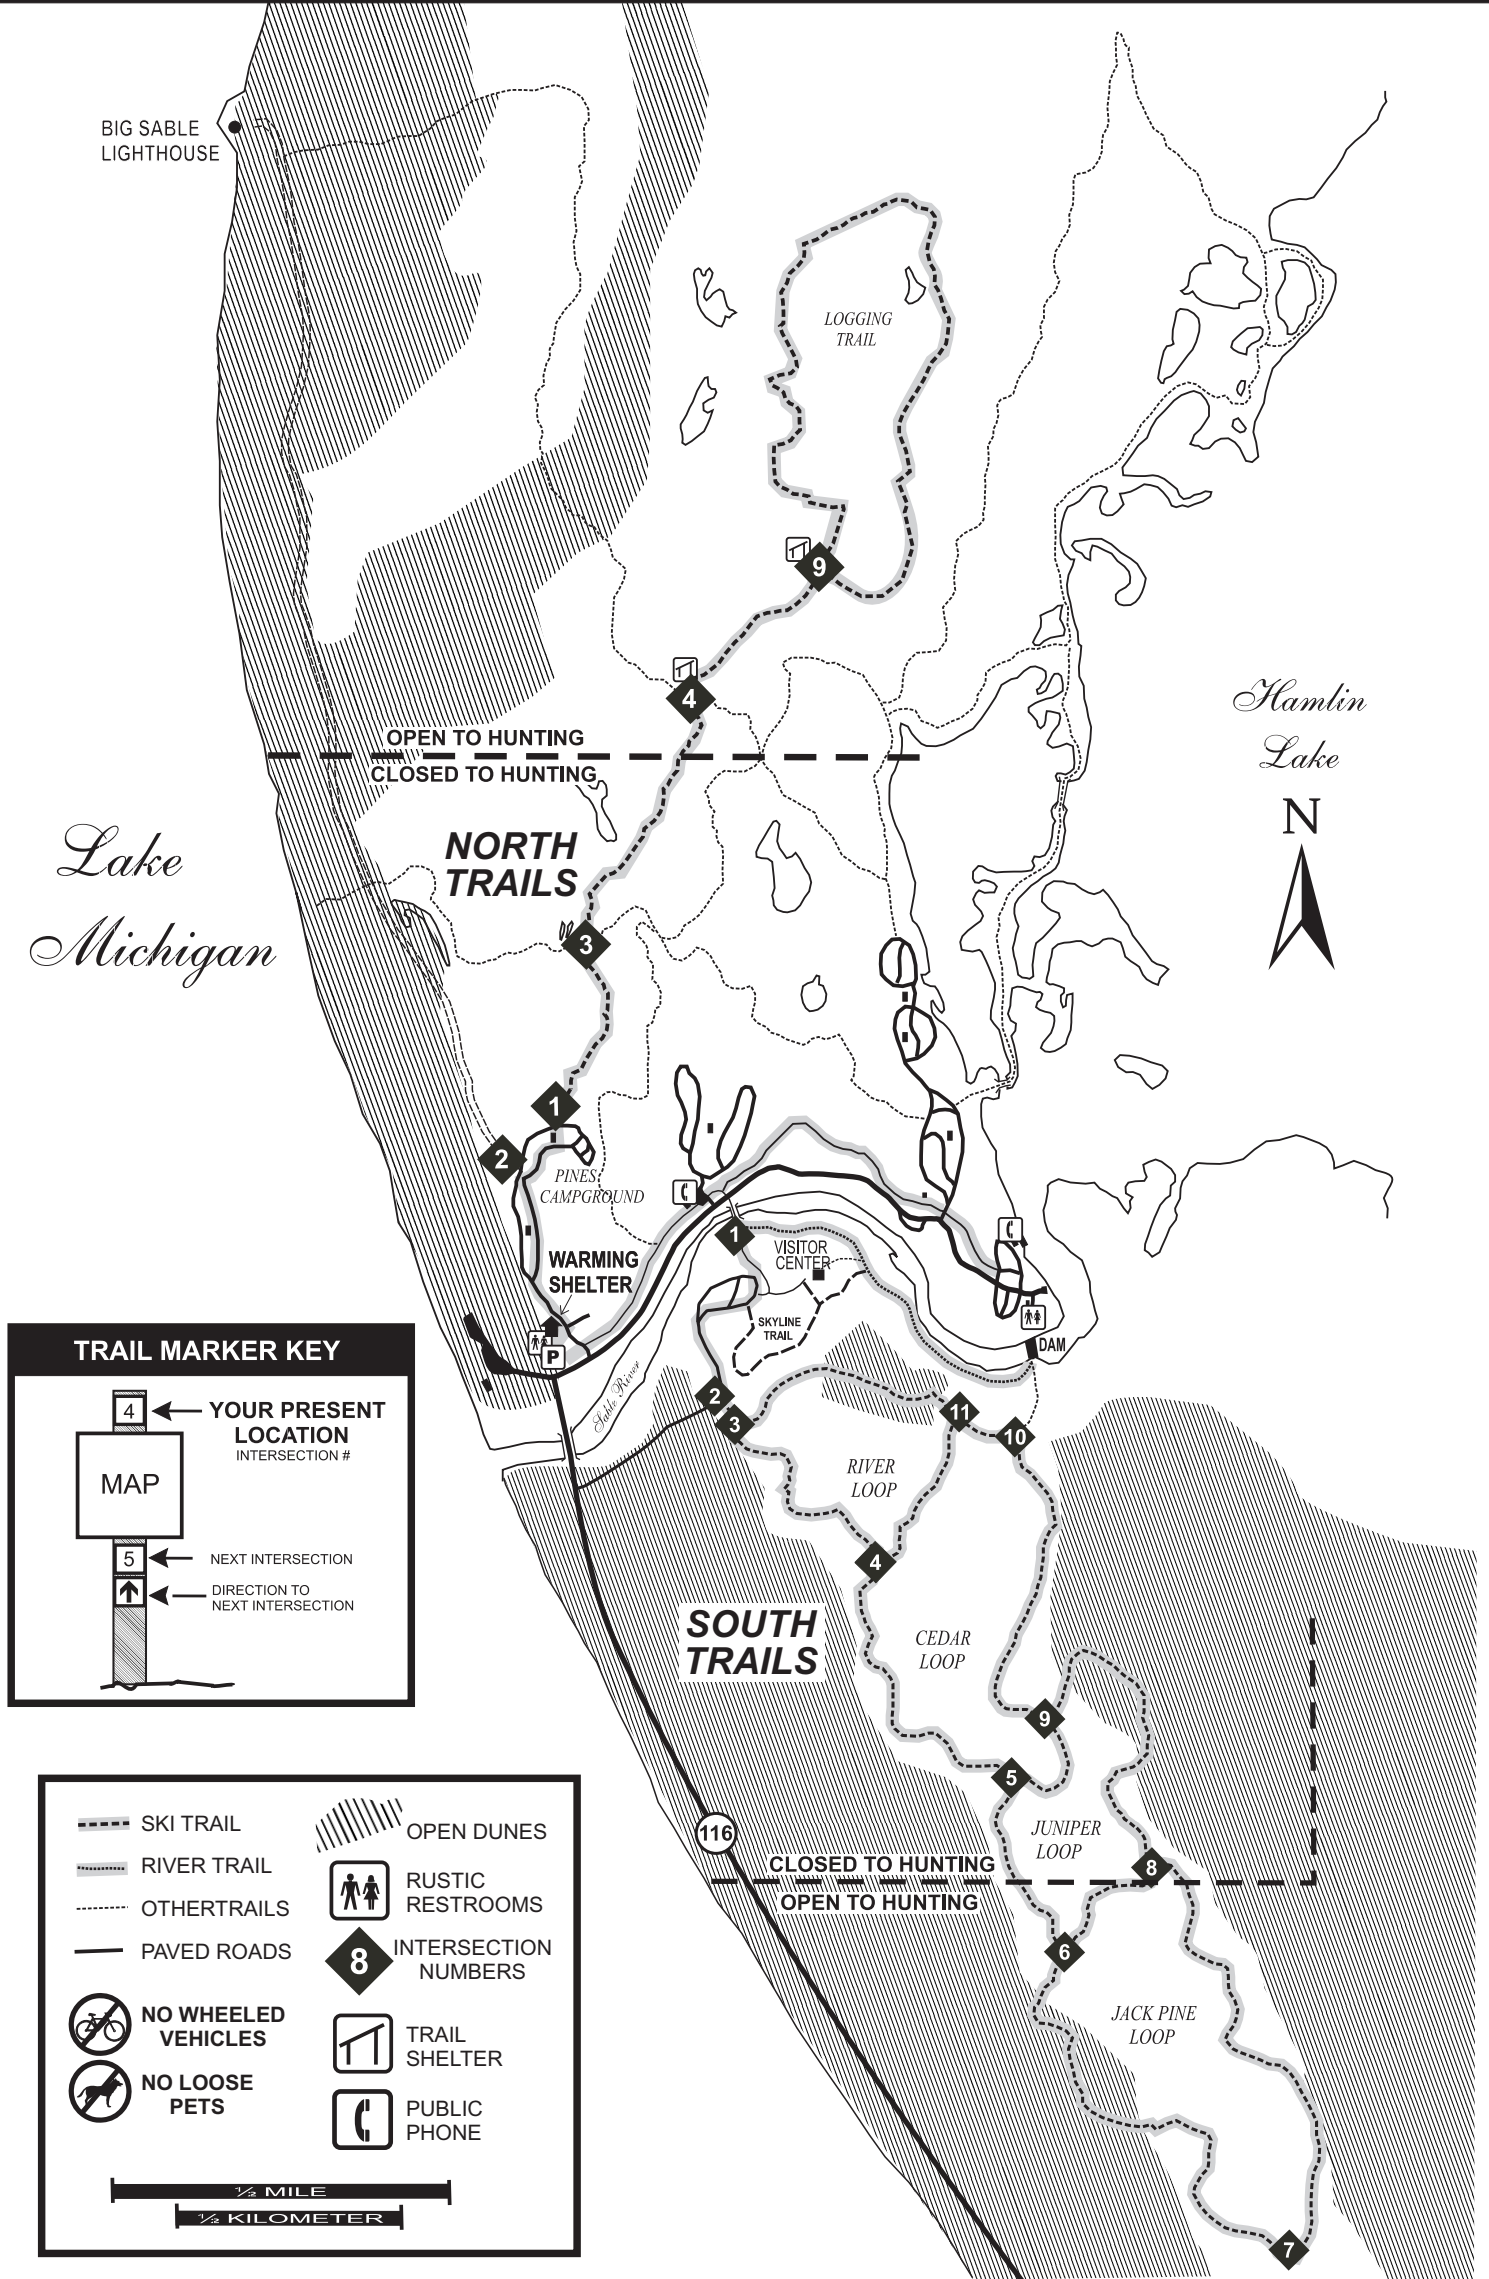

LUDINGTON SKI TRAILS

Great Lakes, Great Times, Great Outdoors

TRAIL MARKER KEY

4 ← YOUR PRESENT LOCATION INTERSECTION #
 MAP
 5 ← NEXT INTERSECTION
 ↑ ← DIRECTION TO NEXT INTERSECTION

SKI TRAIL	OPEN DUNES
RIVER TRAIL	RUSTIC RESTROOMS
OTHER TRAILS	INTERSECTION NUMBERS
PAVED ROADS	TRAIL SHELTER
NO WHEELED VEHICLES	PUBLIC PHONE
NO LOOSE PETS	