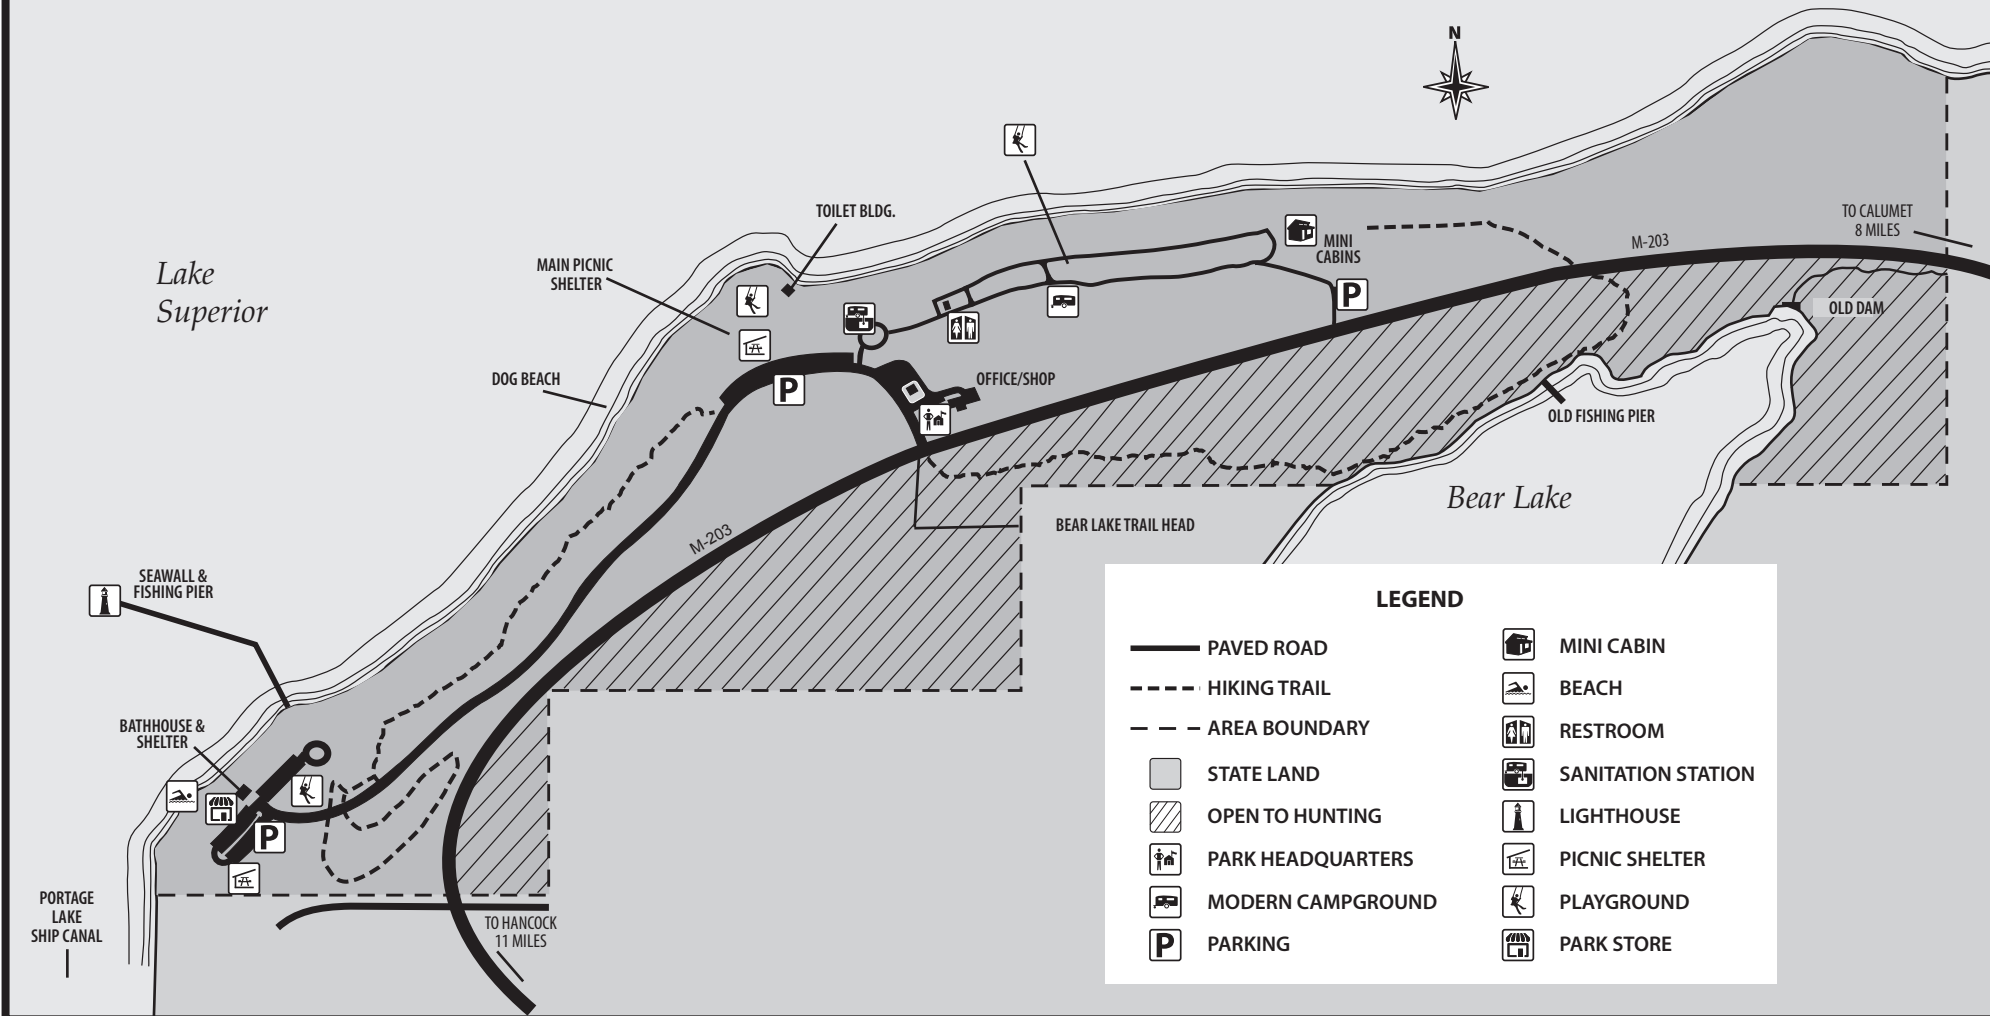

# F. J. McLain State Park

## LEGEND

- |   |                   |   |                    |
|---|-------------------|---|--------------------|
|    | PAVED ROAD        |    | MINI CABIN         |
|    | HIKING TRAIL      |    | BEACH              |
|    | AREA BOUNDARY     |    | RESTROOM           |
|    | STATE LAND        |    | SANITATION STATION |
|  | OPEN TO HUNTING   |  | LIGHTHOUSE         |
|  | PARK HEADQUARTERS |  | PICNIC SHELTER     |
|  | MODERN CAMPGROUND |  | PLAYGROUND         |
|  | PARKING           |  | PARK STORE         |