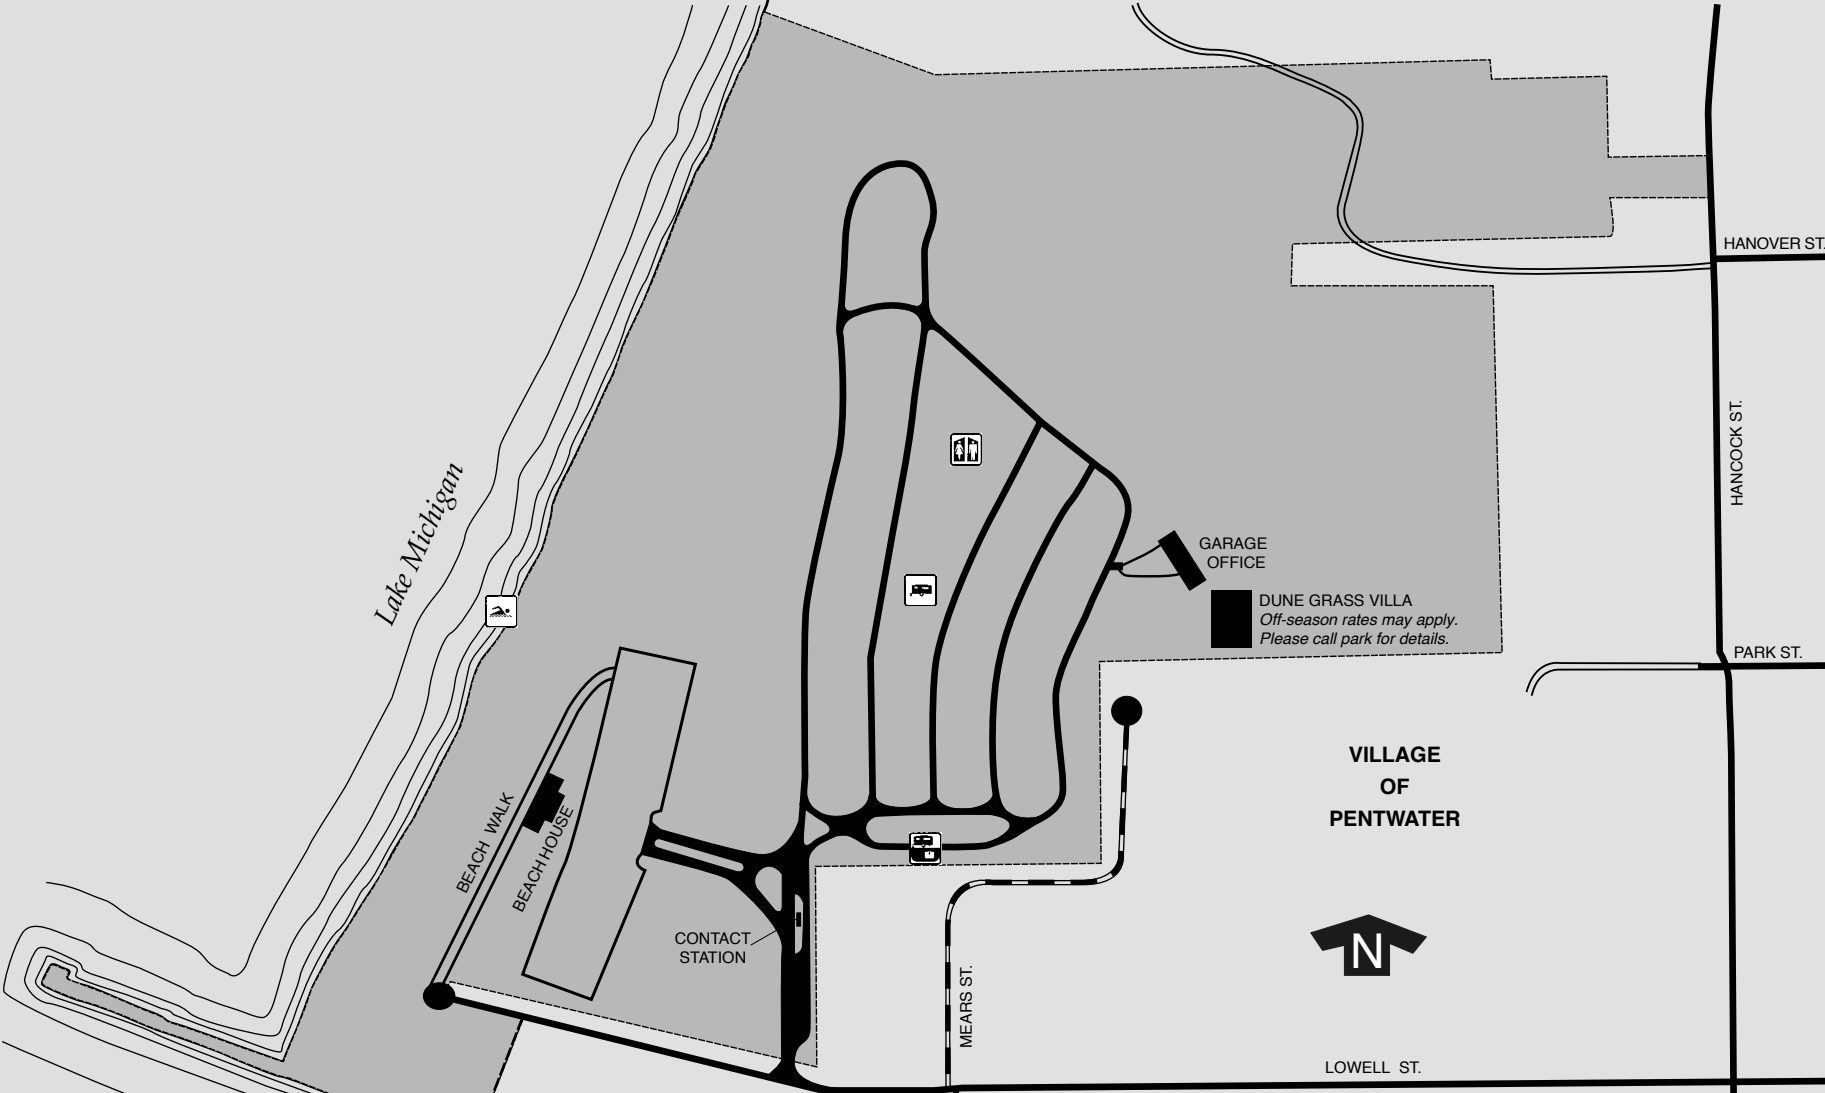

Mears State Park

VILLAGE OF
PENTWATER

LOWELL ST.

LEGEND

- PAVED ROAD
- GRAVEL ROAD
- DIRT ROAD
- AREA BOUNDARY
- STATE LAND
- BEACH
- MODERN CAMPGROUND
- RESTROOM
- SANITATION STATION

Pentwater Lake Channel