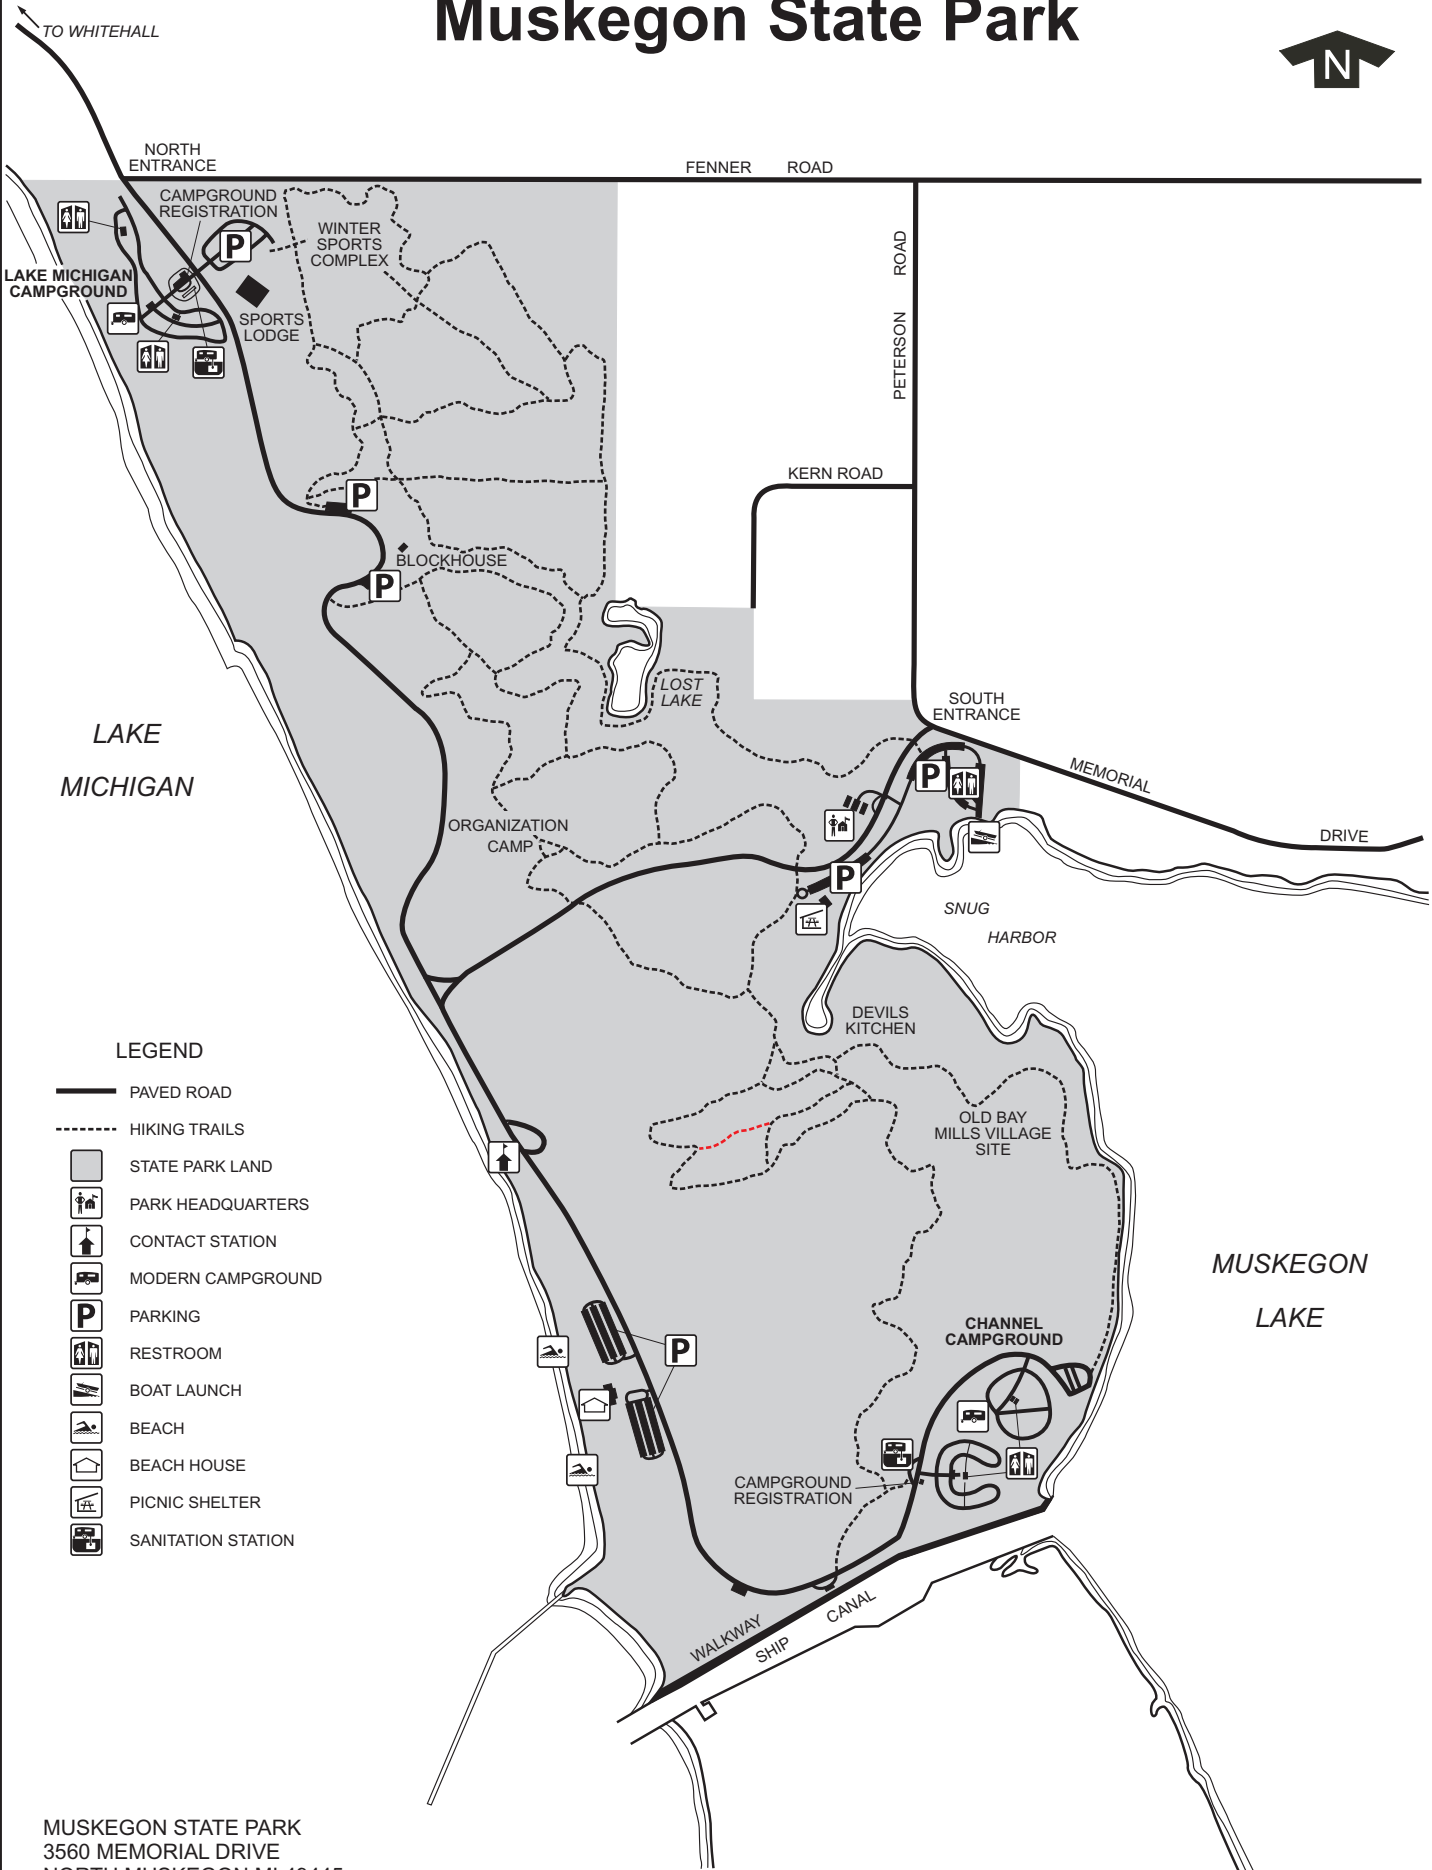

Muskegon State Park

LEGEND

- PAVED ROAD
- HIKING TRAILS
- STATE PARK LAND
- PARK HEADQUARTERS
- CONTACT STATION
- MODERN CAMPGROUND
- PARKING
- RESTROOM
- BOAT LAUNCH
- BEACH
- BEACH HOUSE
- PICNIC SHELTER
- SANITATION STATION

MUSKEGON STATE PARK
 3560 MEMORIAL DRIVE
 NORTH MUSKEGON MI 49445
 Phone: (231) 744-3480