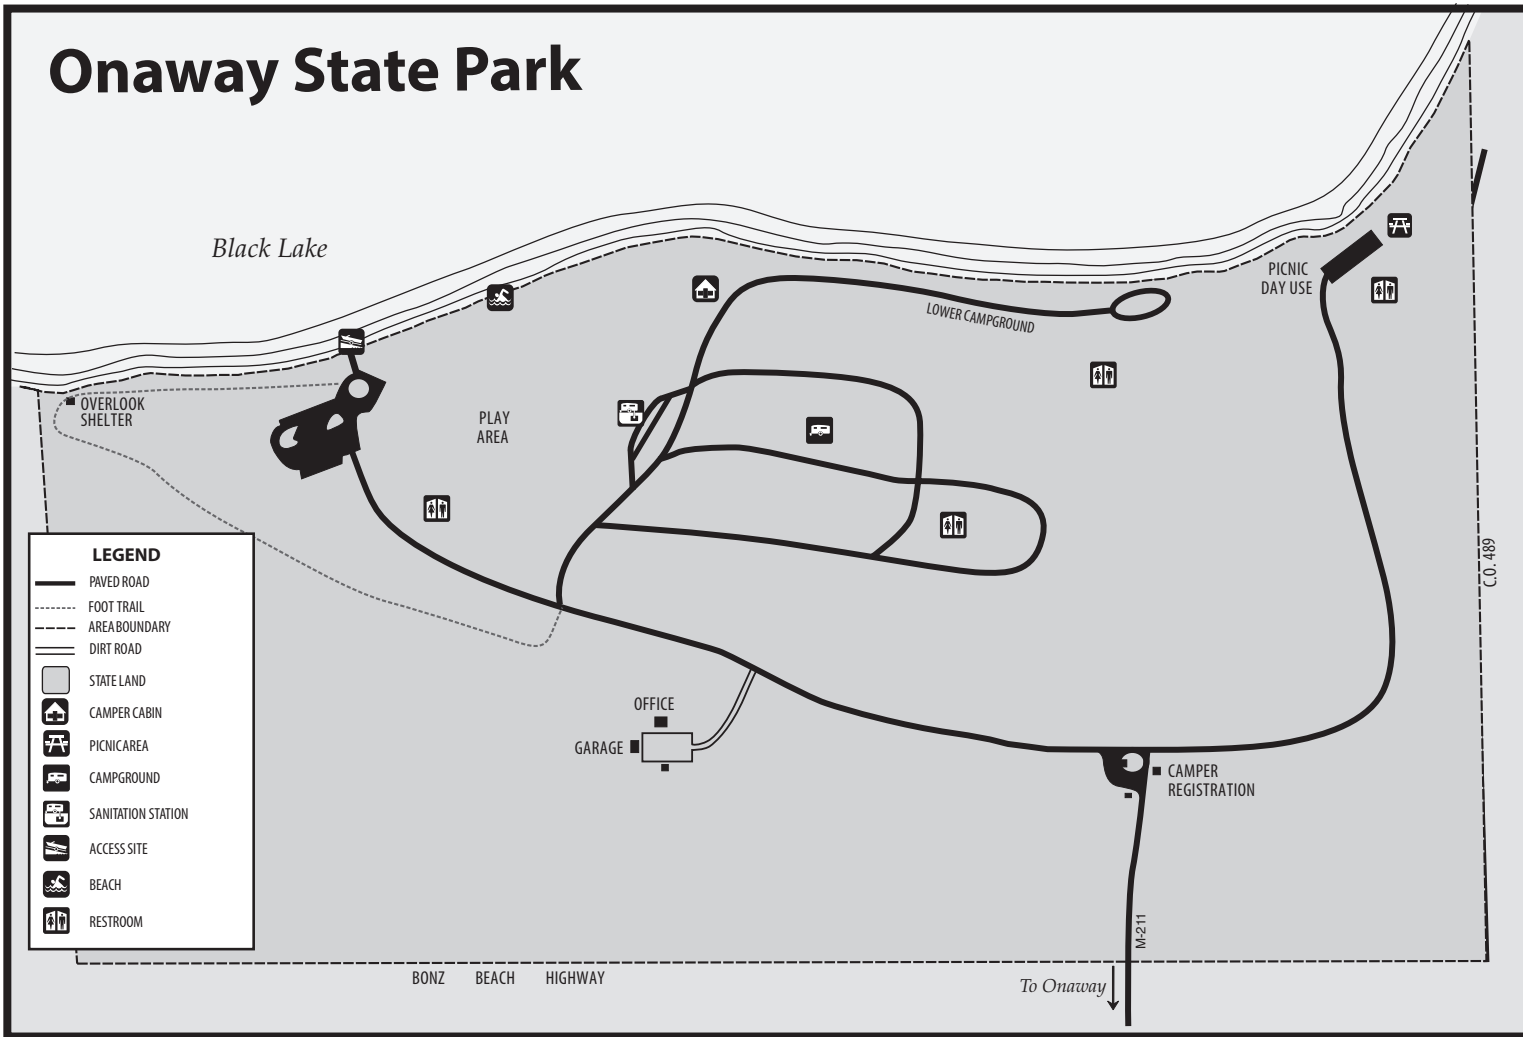

Onaway State Park

LEGEND

- PAVED ROAD
- FOOT TRAIL
- AREA BOUNDARY
- DIRT ROAD
- STATE LAND
- CAMPER CABIN
- PICNIC AREA
- CAMPGROUND
- SANITATION STATION
- ACCESS SITE
- BEACH
- RESTROOM

BONZ BEACH HIGHWAY

To Onaway

M-211

C.O. 489