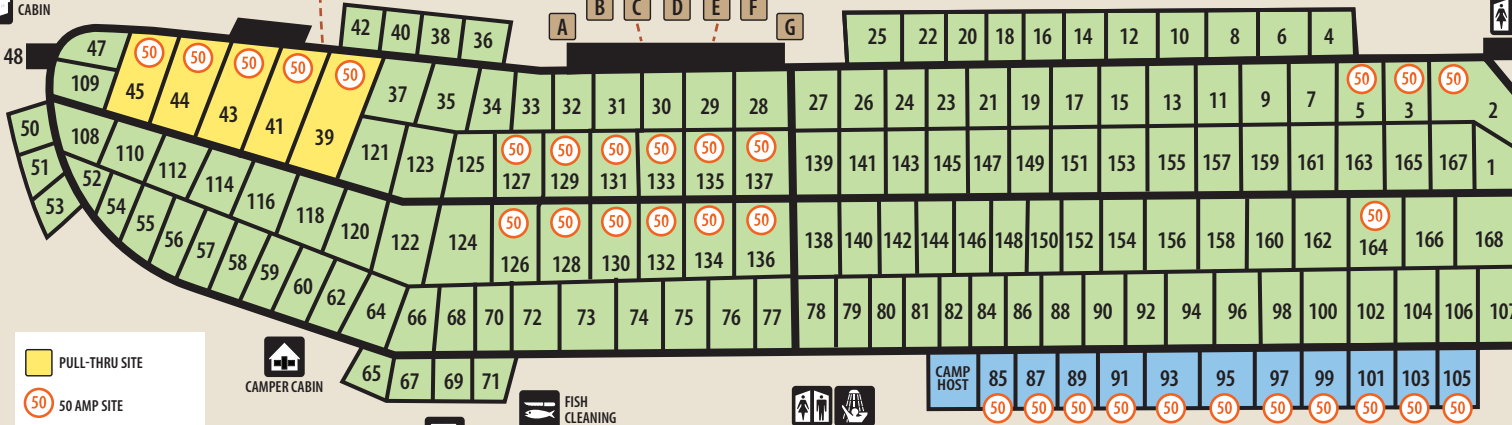

Lake Michigan

BLUFF TRAIL

MINI CABIN

RESTROOMS & SHOWERS

CAMP OFFICE

SANITATION STATION

ENTRANCE

- PULL-THRU SITE
- 50 AMP SITE
- FULL HOOK-UP SITE
- TENT ONLY, NON-ELECTRIC

CAMPER CABIN

PLAYGROUND

FISH CLEANING

RESTROOMS & SHOWERS