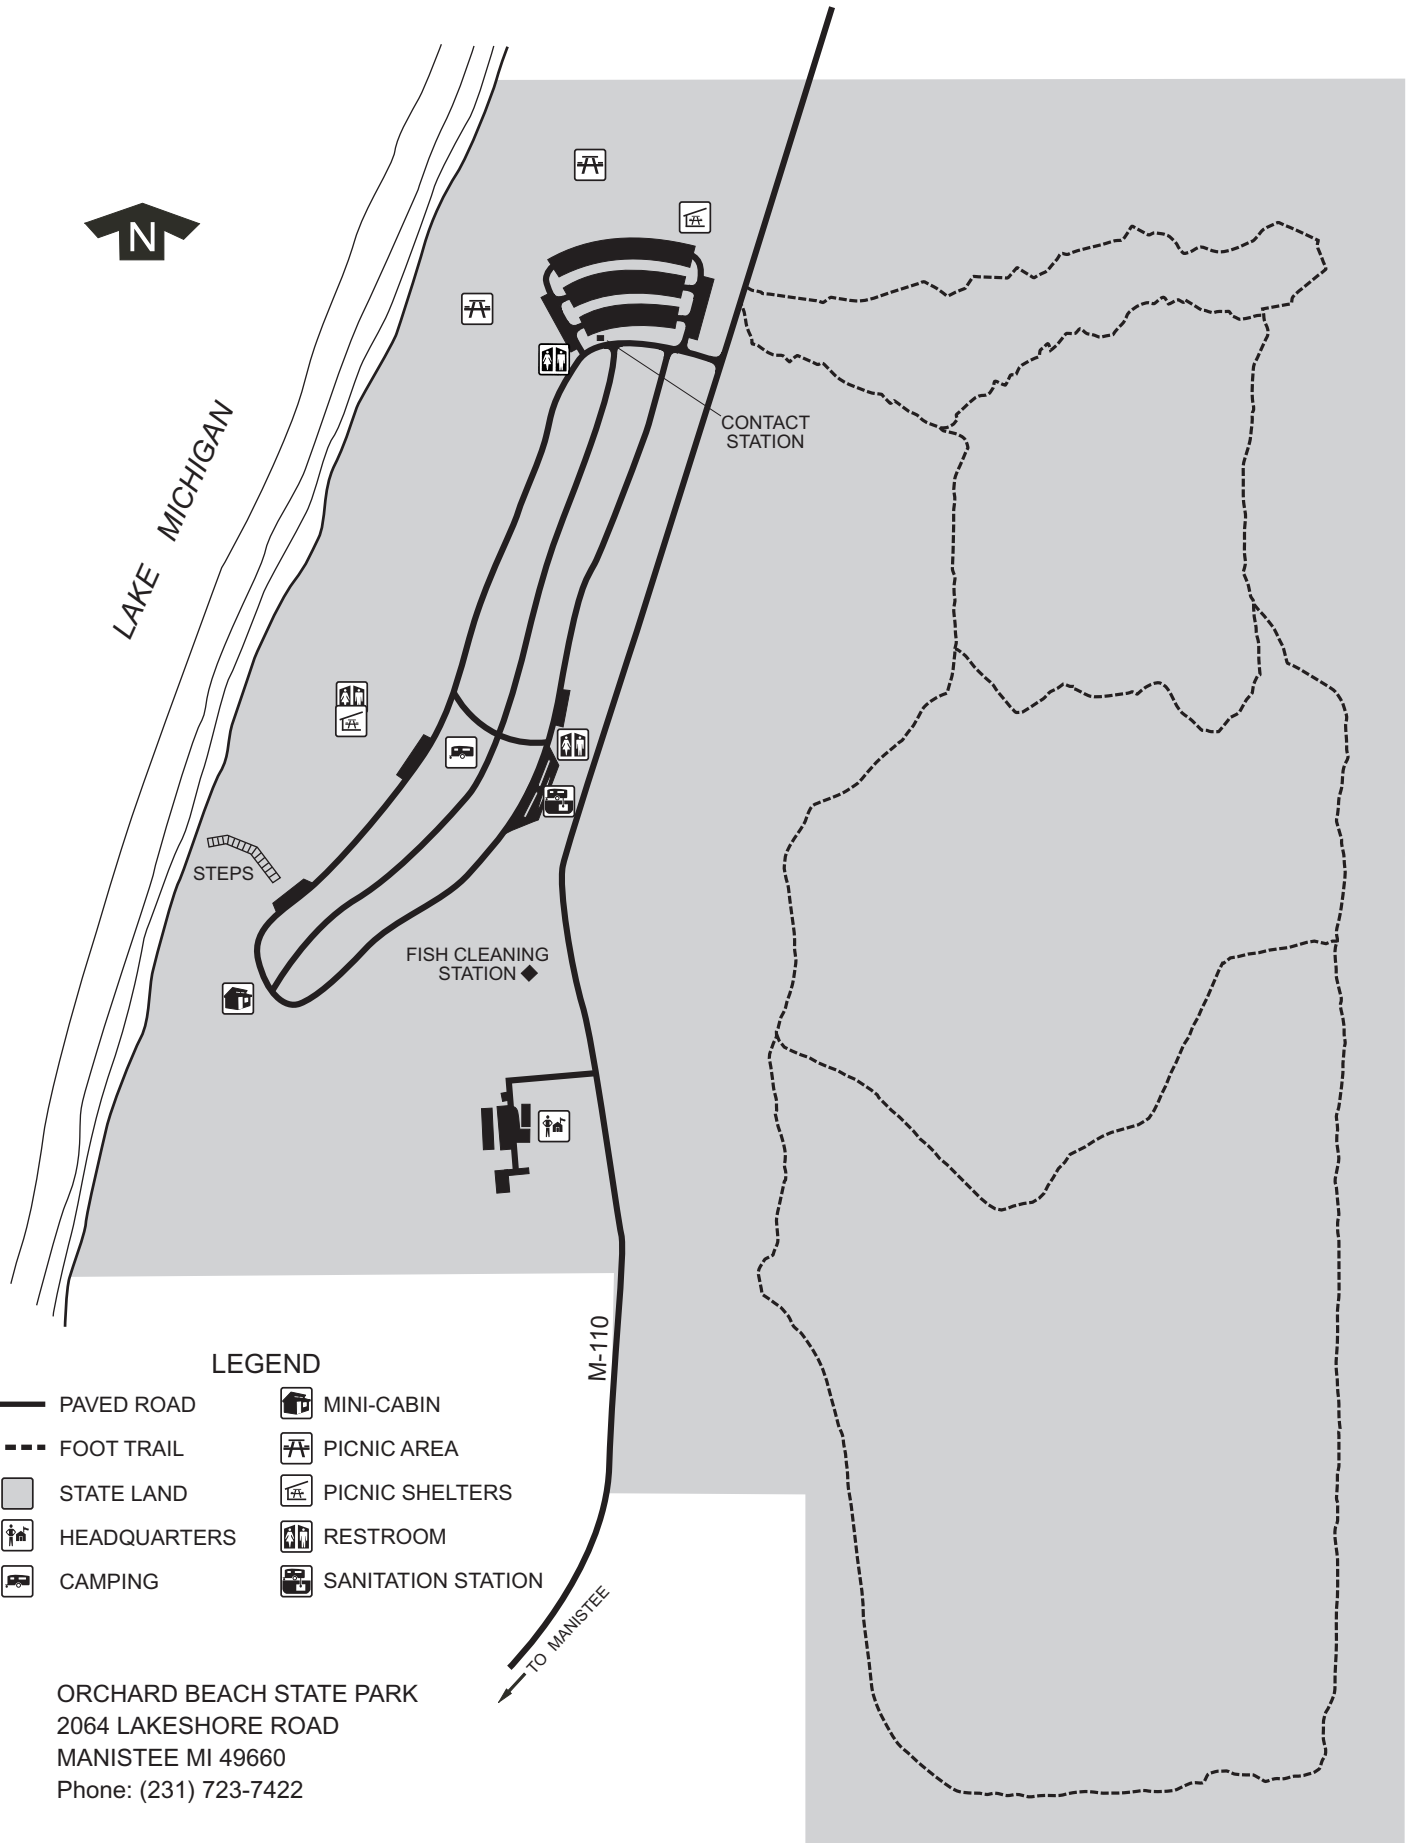

Orchard Beach State Park

LAKE MICHIGAN

LEGEND

- | | |
|--------------|--------------------|
| PAVED ROAD | MINI-CABIN |
| FOOT TRAIL | PICNIC AREA |
| STATE LAND | PICNIC SHELTERS |
| HEADQUARTERS | RESTROOM |
| CAMPING | SANITATION STATION |

ORCHARD BEACH STATE PARK
 2064 LAKESHORE ROAD
 MANISTEE MI 49660
 Phone: (231) 723-7422