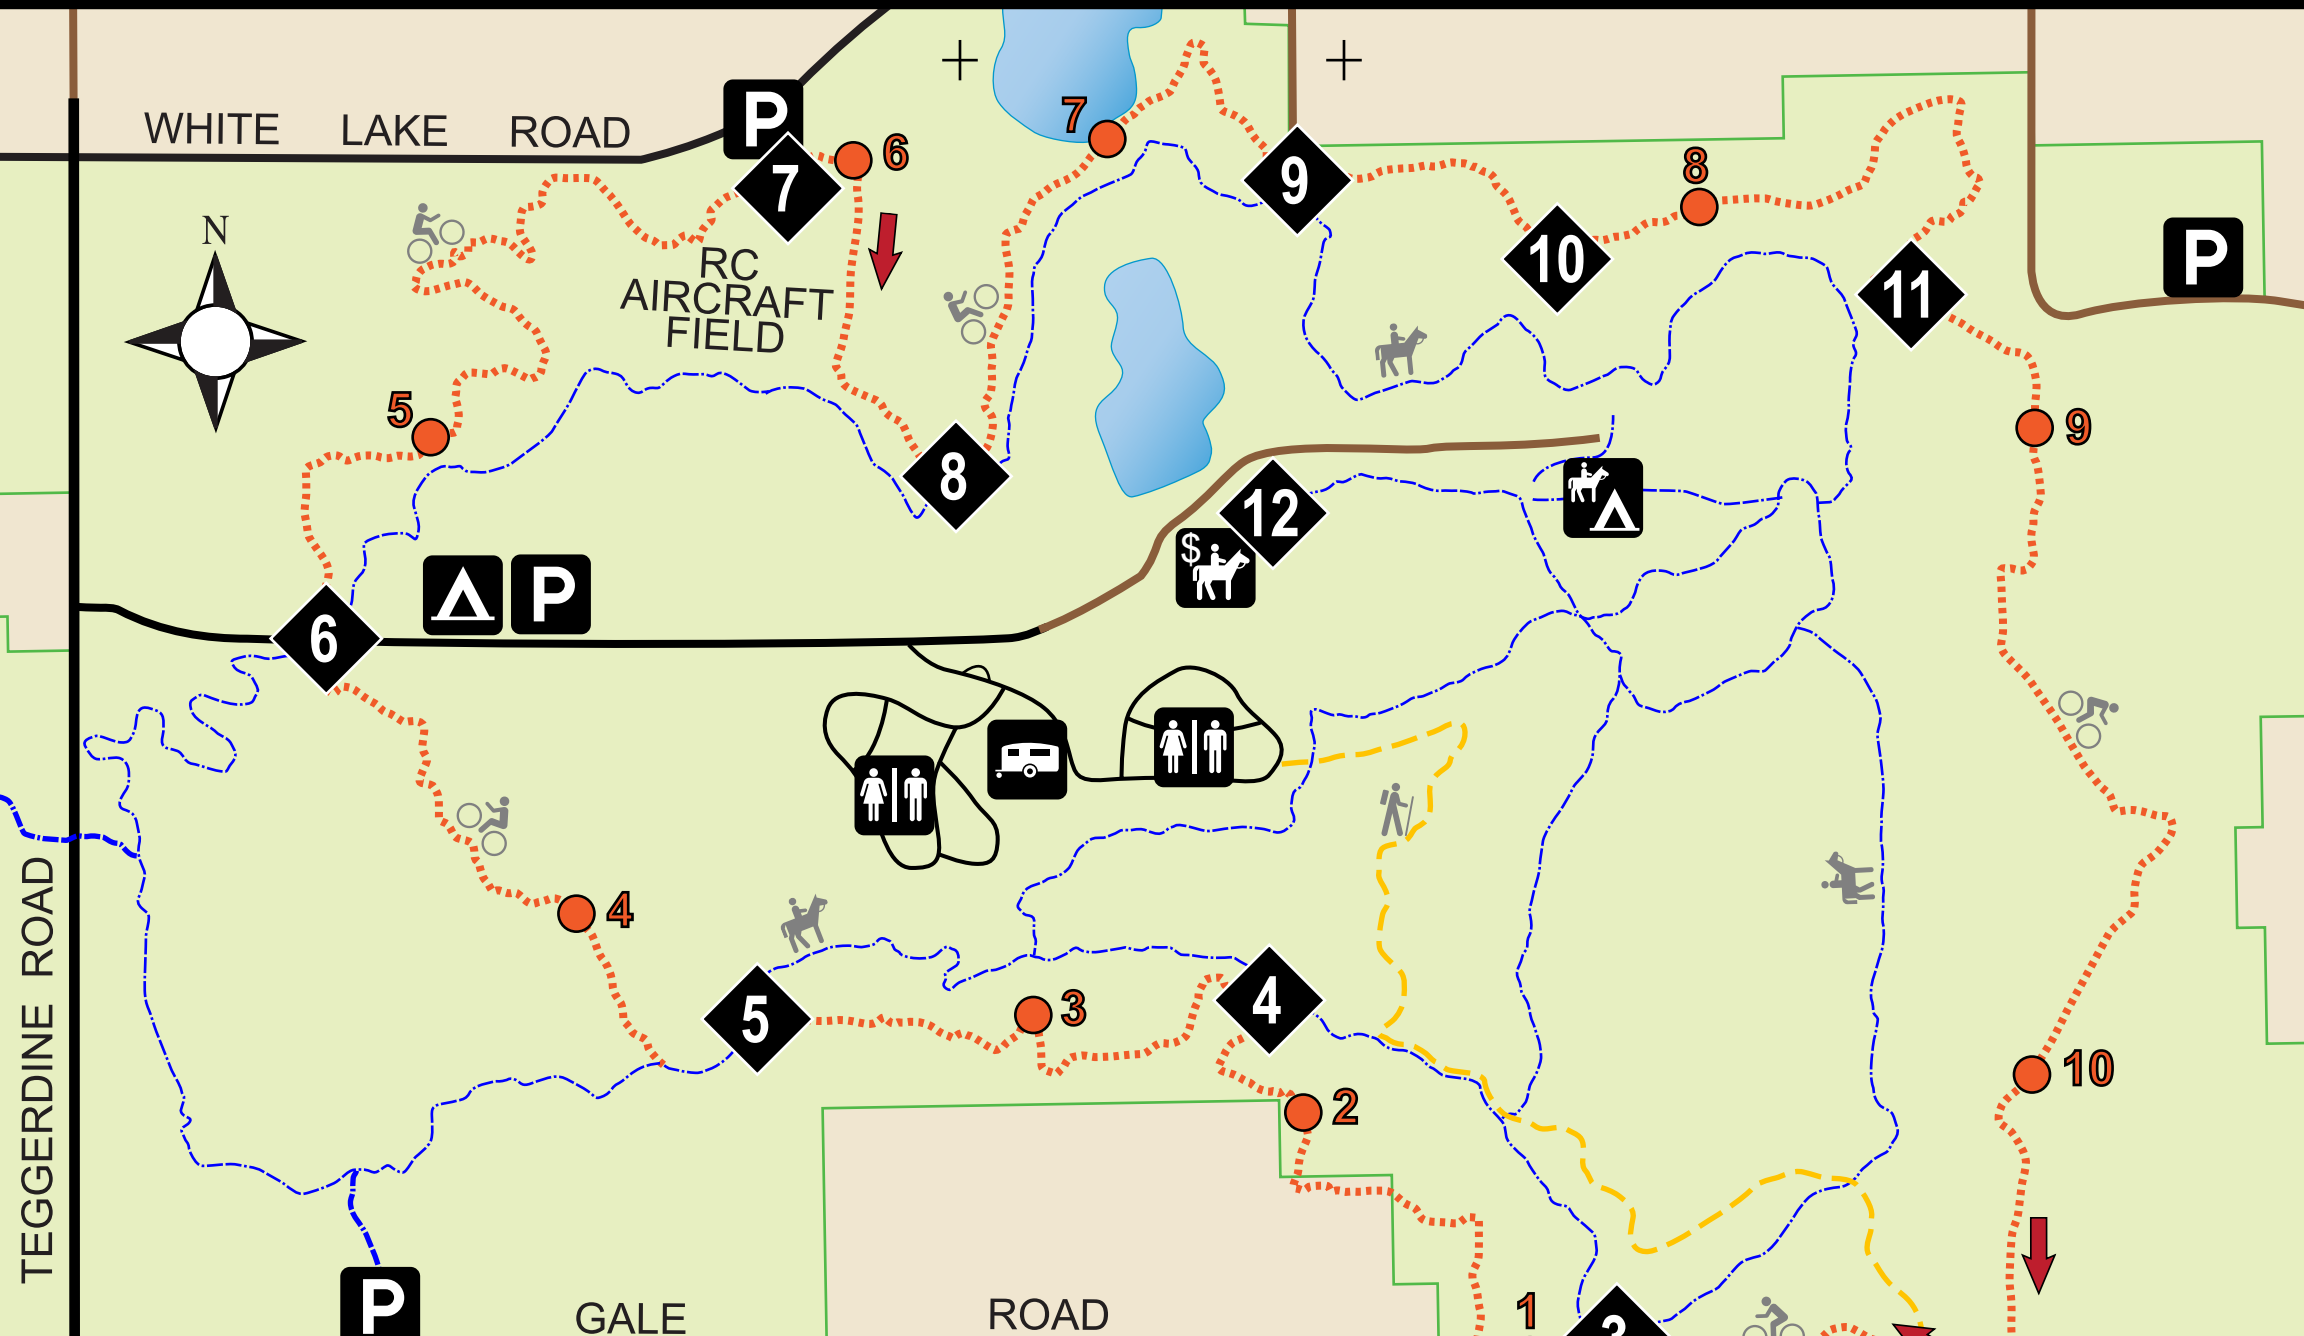

BIKING TRAIL

Pontiac Lake State Recreation Area

LEGEND

- | | | | |
|--|------------------|--|--------------------------------------|
| | BIKING TRAIL | | BEACH |
| | EQUESTRIAN TRAIL | | CAMPGROUND |
| | HIKING TRAIL | | EQUESTRIAN STAGING AREA & CAMPGROUND |
| | GRAVEL ROAD | | GROUP CAMPGROUND |
| | PAVED ROAD | | PARKING LOT |
| | MILE MARKER | | PICNIC AREA |
| | STATE LAND | | RESTROOM |
| | PRIVATE LAND | | RIDING STABLE |

TRAIL MARKER KEY

- ← YOUR PRESENT LOCATION INTERSECTION #
- ← NEXT INTERSECTION
- ← DIRECTION TO NEXT INTERSECTION

Bikes ride clockwise