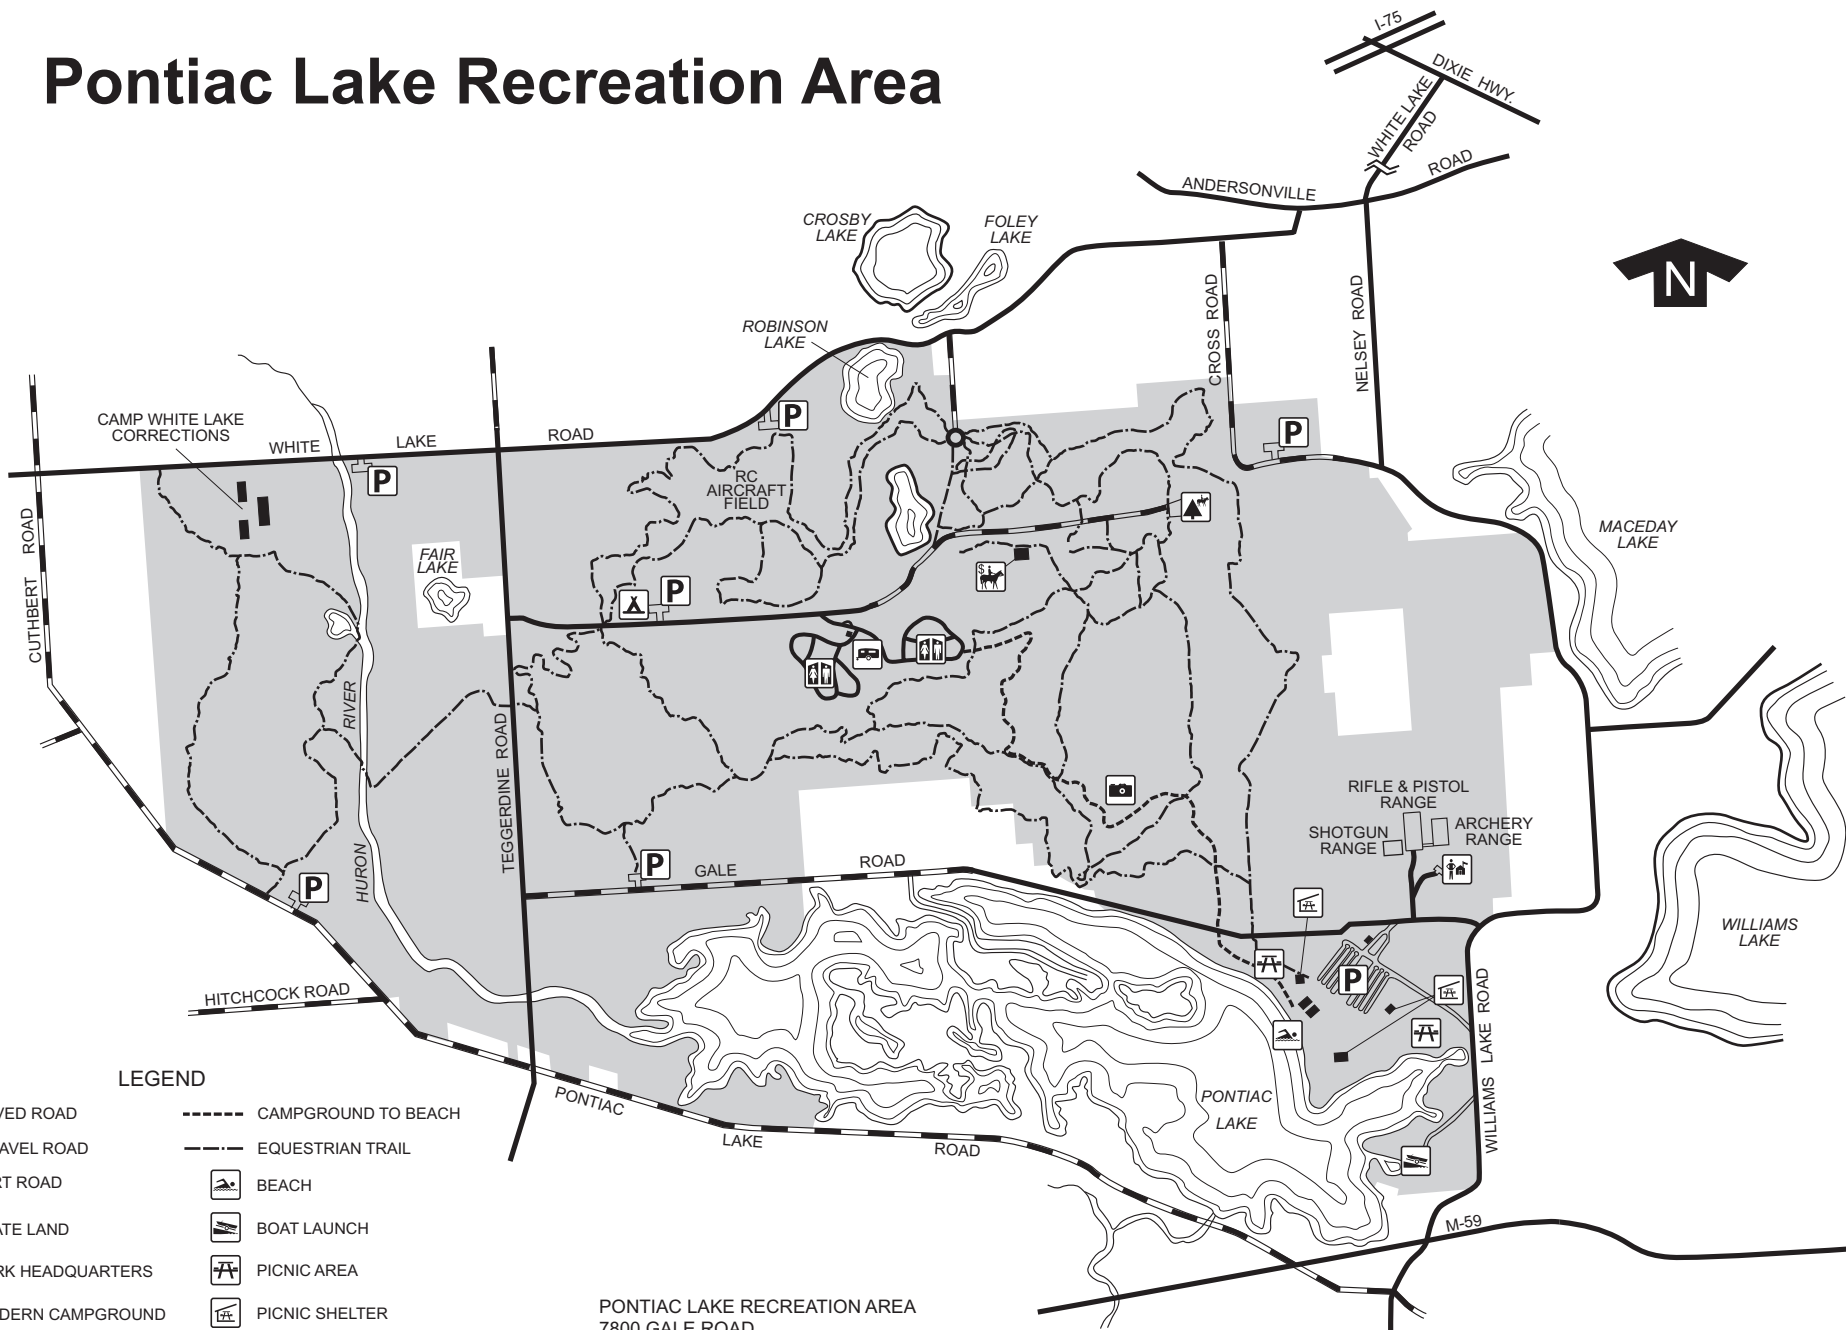

# Pontiac Lake Recreation Area

## LEGEND

- |                                      |                     |
|--------------------------------------|---------------------|
| PAVED ROAD                           | CAMPGROUND TO BEACH |
| GRAVEL ROAD                          | EQUESTRIAN TRAIL    |
| DIRT ROAD                            | BEACH               |
| STATE LAND                           | BOAT LAUNCH         |
| PARK HEADQUARTERS                    | PICNIC AREA         |
| MODERN CAMPGROUND                    | PICNIC SHELTER      |
| ORGANIZATION CAMPGROUND              | RESTROOM            |
| RIDING STABLE                        | PARKING             |
| EQUESTRIAN STAGING AREA & CAMPGROUND | SCENIC OVERLOOK     |

PONTIAC LAKE RECREATION AREA  
 7800 GALE ROAD  
 WATERFORD MI 49327  
 Phone: (248) 666-1020