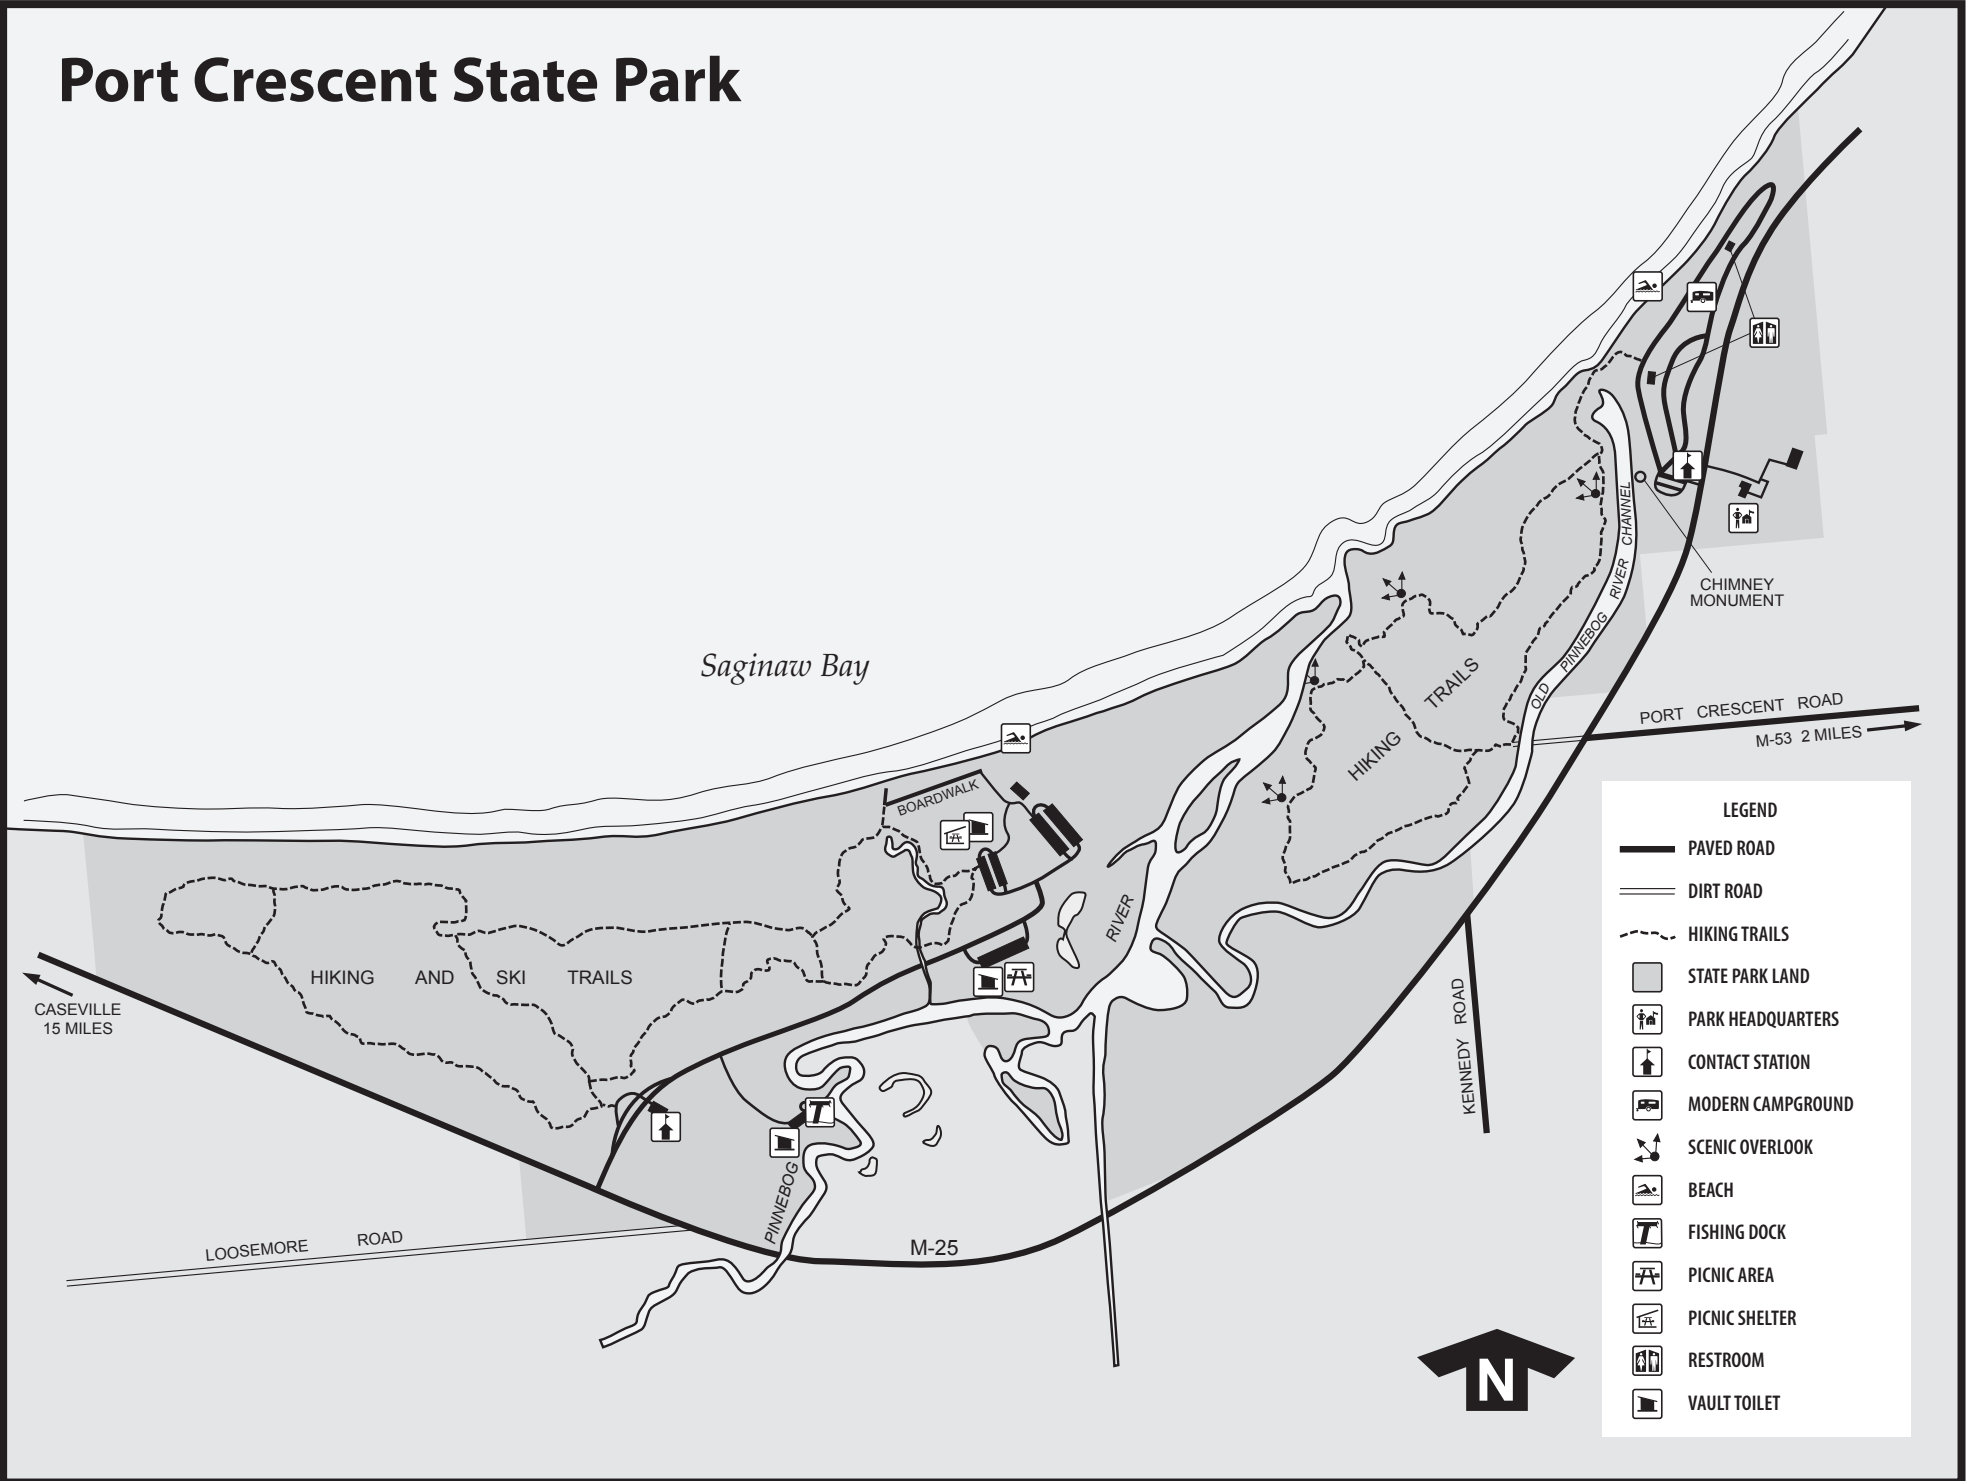

# Port Crescent State Park

LEGEND	
	PAVED ROAD
	DIRT ROAD
	HIKING TRAILS
	STATE PARK LAND
	PARK HEADQUARTERS
	CONTACT STATION
	MODERN CAMPGROUND
	SCENIC OVERLOOK
	BEACH
	FISHING DOCK
	PICNIC AREA
	PICNIC SHELTER
	RESTROOM
	VAULT TOILET