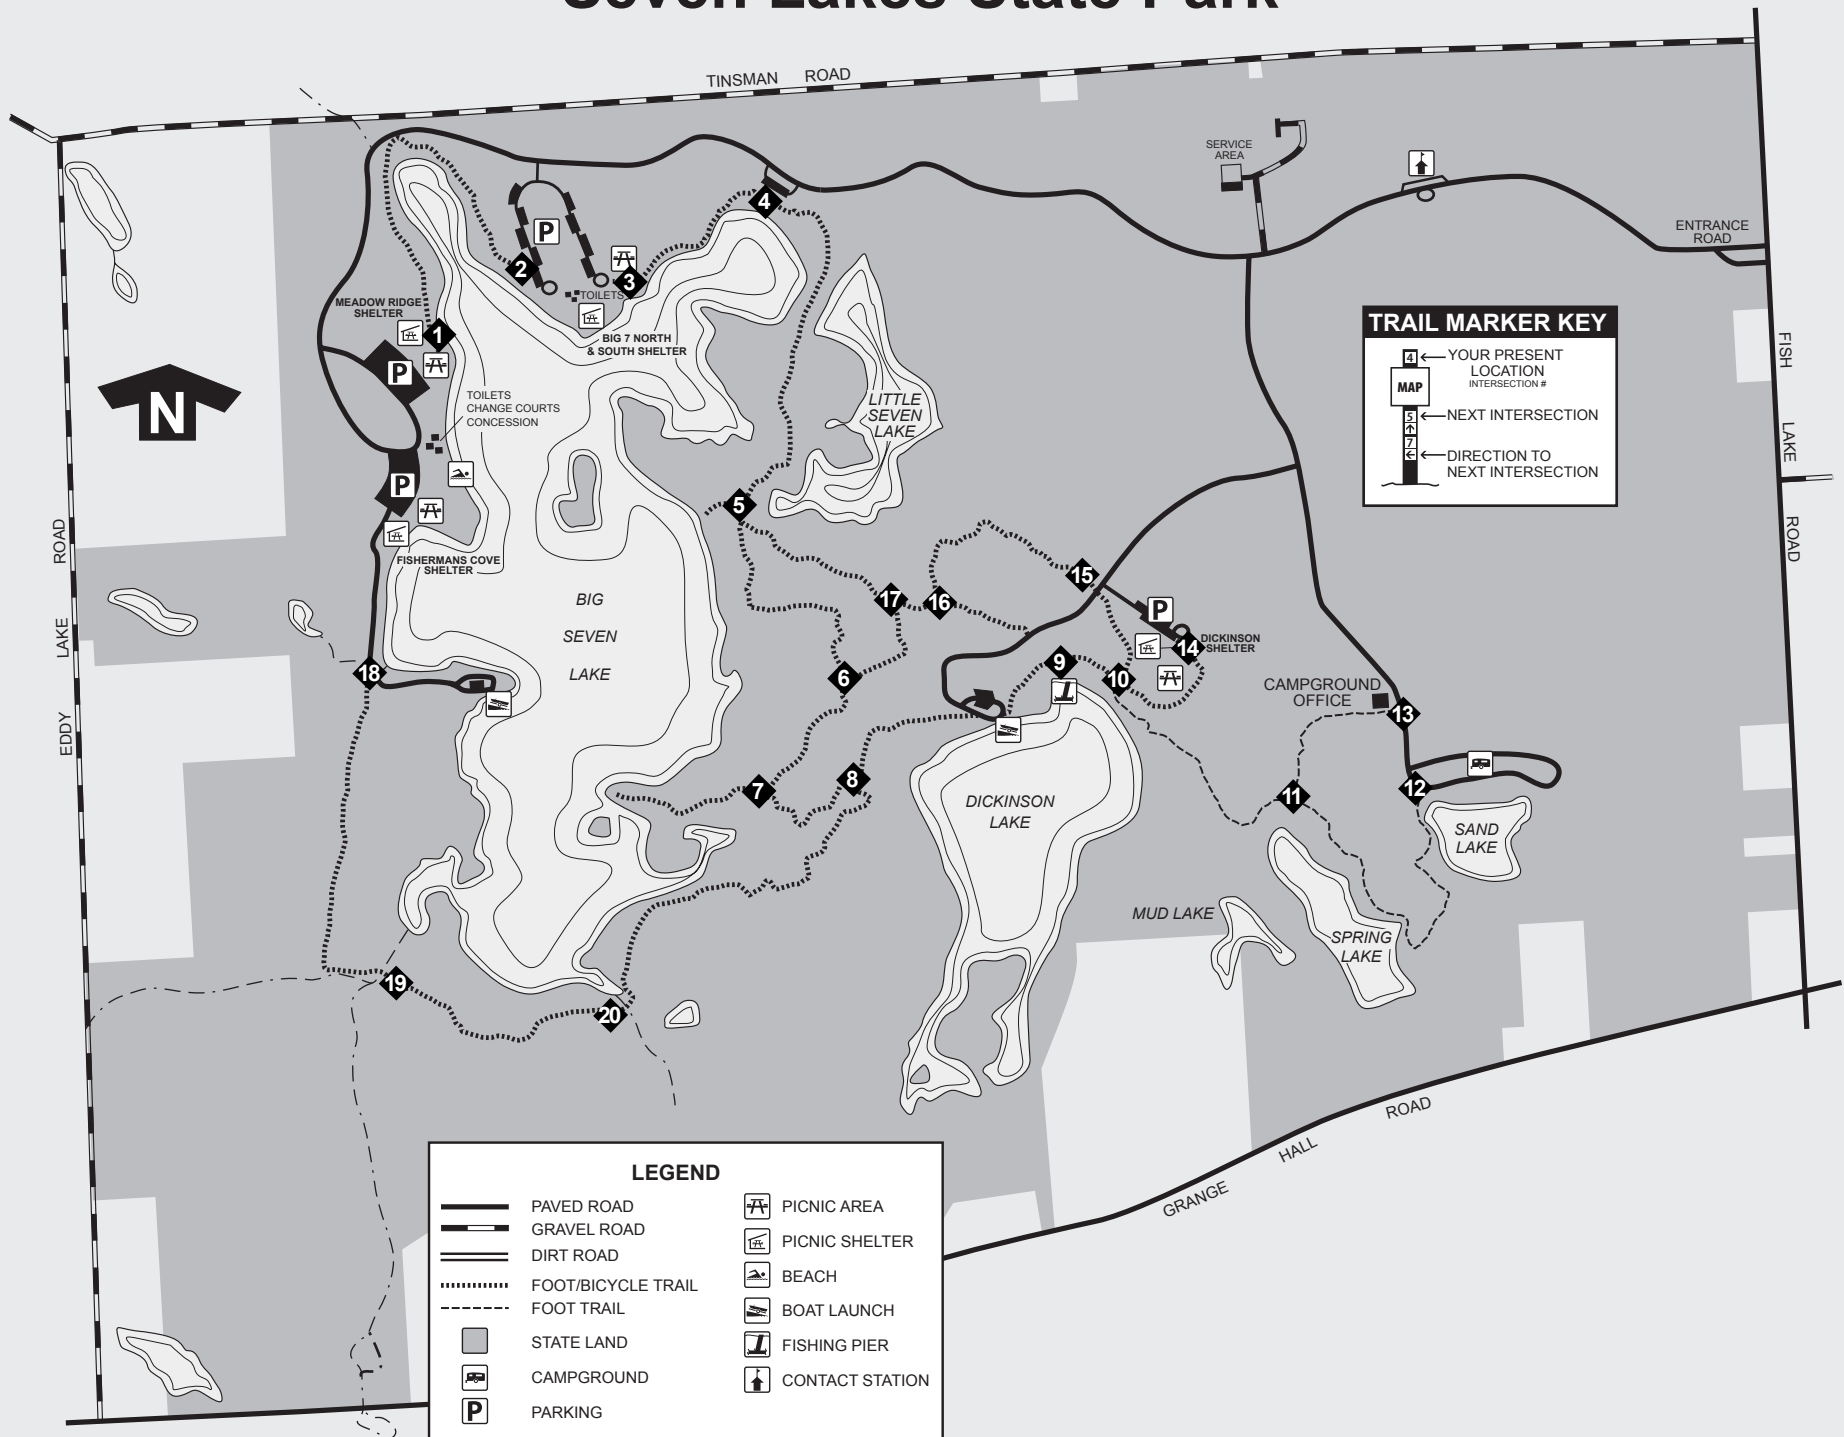

Seven Lakes State Park

TRAIL MARKER KEY

YOUR PRESENT LOCATION INTERSECTION #
 NEXT INTERSECTION
 DIRECTION TO NEXT INTERSECTION

LEGEND

	PAVED ROAD		PICNIC AREA
	GRAVEL ROAD		PICNIC SHELTER
	DIRT ROAD		BEACH
	FOOT/BICYCLE TRAIL		BOAT LAUNCH
	FOOT TRAIL		FISHING PIER
	STATE LAND		CONTACT STATION
	CAMPGROUND		
	PARKING		