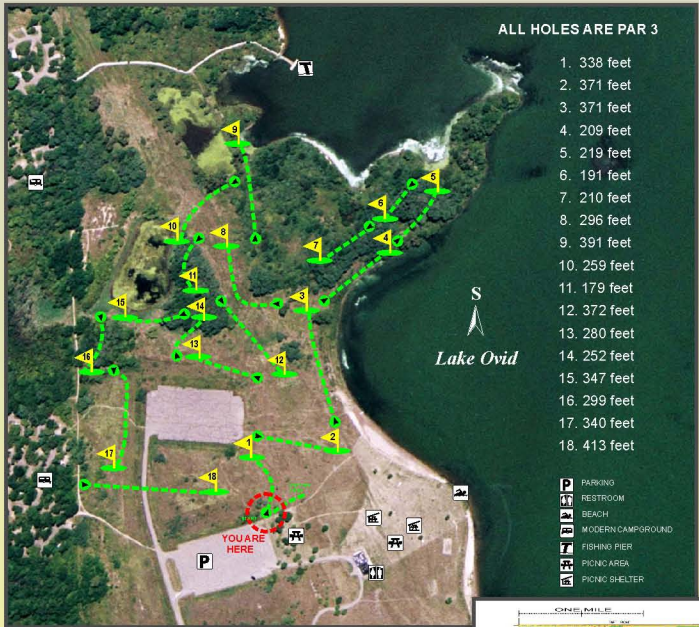

"The Legend" Disc Golf

Sleepy Hollow State Park

The Legend Disc Golf Course opened in fall 2009. The course is laid out in former farm and pasture land now covered with second-growth forest, mostly black locust. A gas line right-of-way remains much of the course as open grassland.

Disc Golf is played using a flying disc with similar rules as traditional golf. One stroke is counted each time the disc is thrown. When the disc comes to rest IN THE BASKET, the hole is complete. The player with the lowest score wins.

- After teeing off, the player farthest from basket throws first.
- Never throw until players in front of you are out of range.
- Flying discs can cause injury. Use caution while on the course.
- Please do not litter

To report destructive, illegal, or inappropriate behavior on the course, call (517) 651-6217