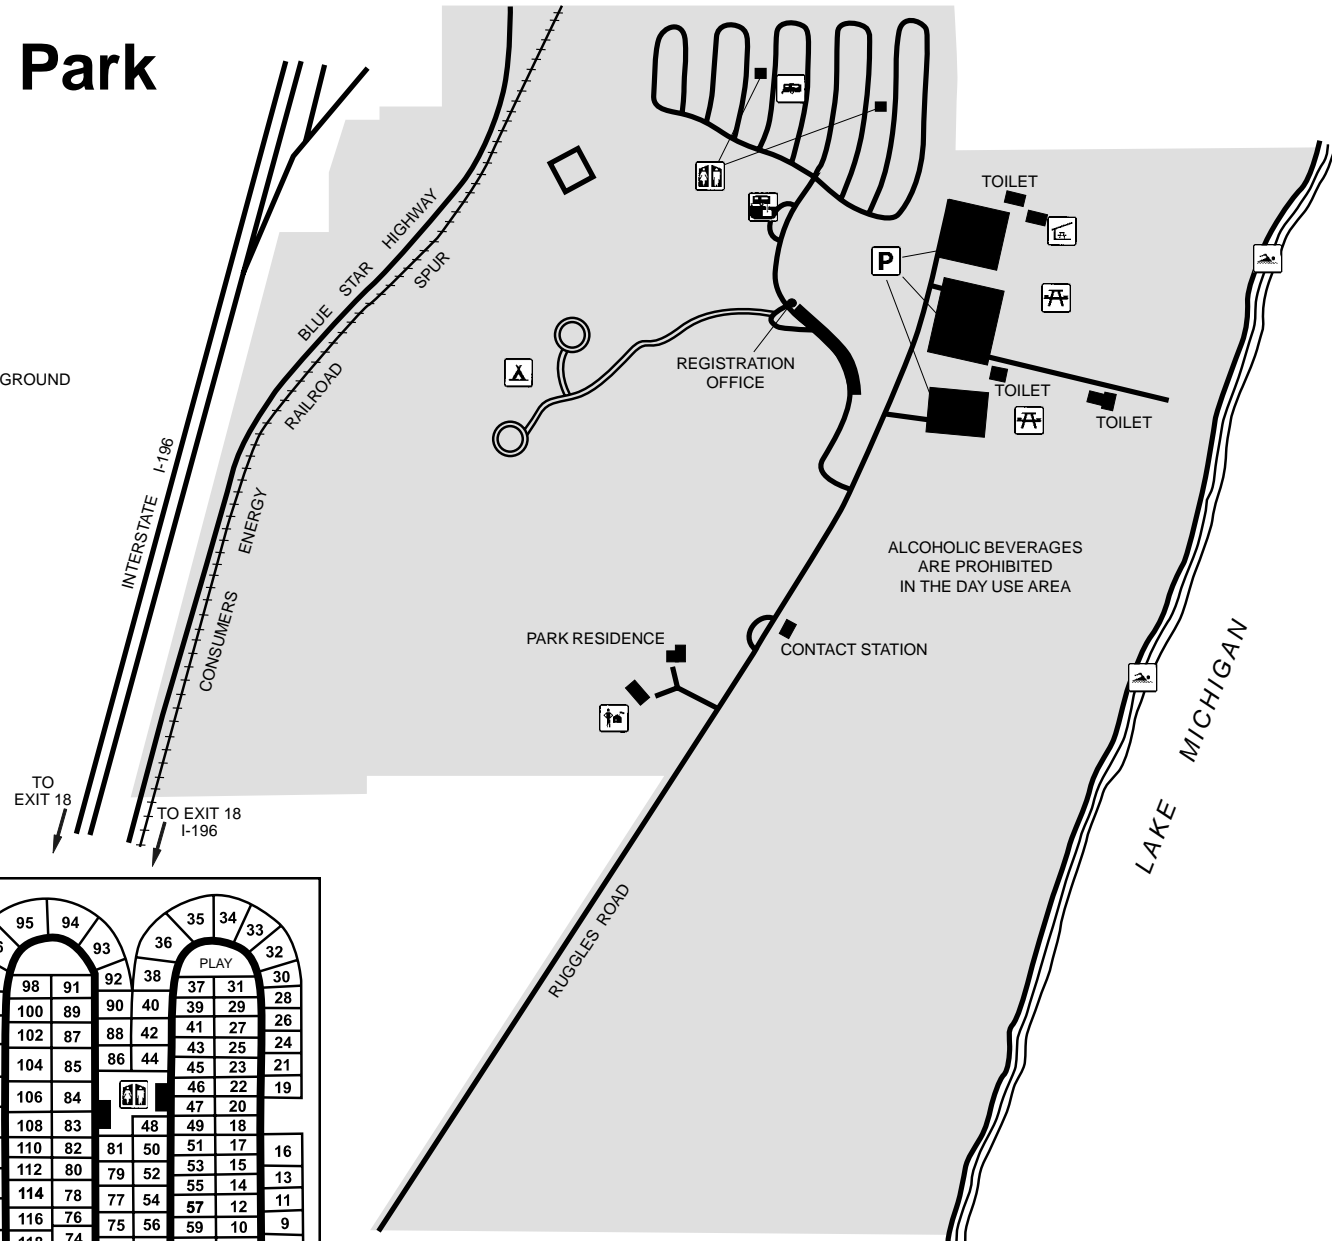

Van Buren State Park

LEGEND

- PAVED ROAD
- GOOD DIRT ROAD
- STATE LAND
- HEADQUARTERS
- CAMPGROUND
- SANITATION STATION
- RESTROOMS
- ORGANIZATION CAMPGROUND
- PARKING
- BEACH
- PICNIC AREA
- PICNIC SHELTER

CAMPGROUND SITE MAP

VAN BUREN STATE PARK
 23960 RUGGLES ROAD
 SOUTH HAVEN MI 49090
 Phone: (616) 637-2788