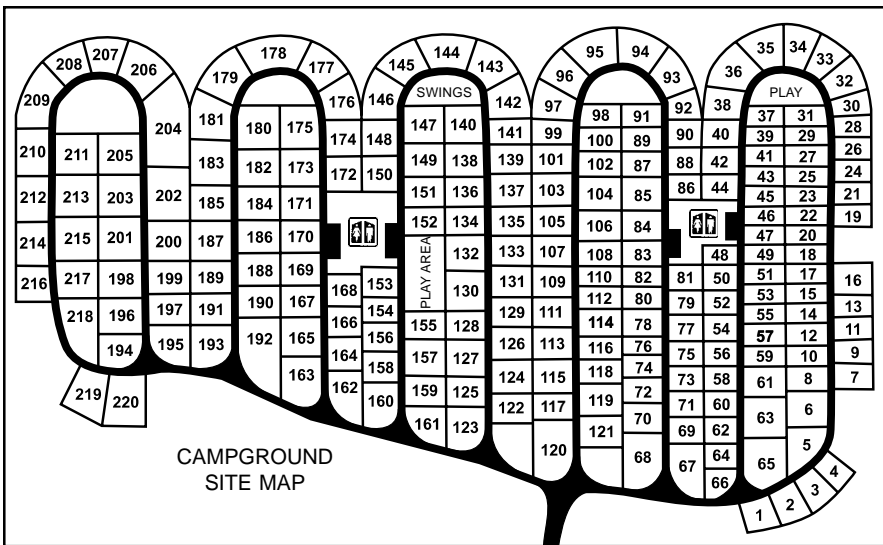

Van Buren State Park

LEGEND

- PAVED ROAD
- GOOD DIRT ROAD
- STATE LAND
- HEADQUARTERS
- CAMPGROUND
- SANITATION STATION
- RESTROOMS
- ORGANIZATION CAMPGROUND
- PARKING
- BEACH
- PICNIC AREA
- PICNIC SHELTER

CAMPGROUND SITE MAP

VAN BUREN STATE PARK
 23960 RUGGLES ROAD
 SOUTH HAVEN MI 49090
 Phone: (616) 637-2788