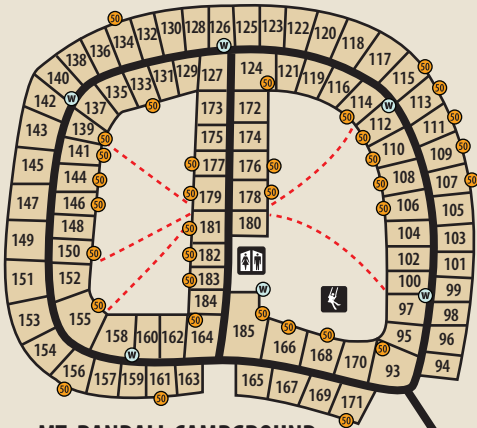

Warren Dunes State Park

LEGEND (MAP NOT TO SCALE)

-  OFFICE
-  HOST
-  SANITATION
-  VAULT TOILET
-  RESTROOMS
-  PLAYGROUND
-  MINI CABIN
-  DUMPSTER
-  FIREWOOD
-  WATER
-  50 AMP SITE
-  PATHWAY

HILDEBRANDT CAMPGROUND

MT. RANDALL CAMPGROUND

To Day Use
 2 Miles (3.21 km) Driving
 3 1/4 Miles (5.23) Hiking
 To Park Entrance
 1 1/2 Miles (2.41 km)