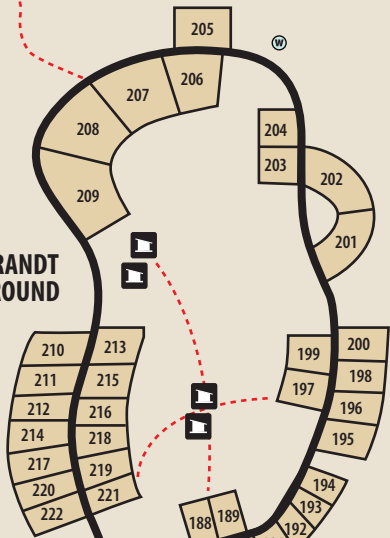

Warren Dunes State Park

LEGEND (MAP NOT TO SCALE)

-  OFFICE
-  HOST
-  SANITATION
-  VAULT TOILET
-  RESTROOMS
-  PLAYGROUND
-  MINI CABIN
-  DUMPSTER
-  FIREWOOD
-  WATER
-  50 AMP SITE
-  PATHWAY

HILDEBRANDT CAMPGROUND

MT. RANDALL CAMPGROUND

To Day Use
 2 Miles (3.21 km) Driving
 3 1/4 Miles (5.23) Hiking
 To Park Entrance
 1 1/2 Miles (2.41 km)