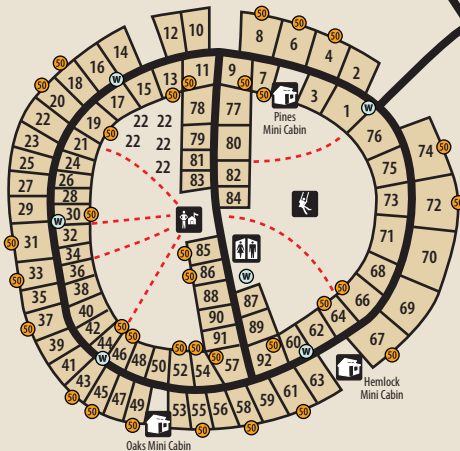

Warren Dunes State Park

LEGEND (MAP NOT TO SCALE)

-  OFFICE
-  HOST
-  SANITATION
-  VAULT TOILET
-  RESTROOMS
-  PLAYGROUND
-  MINI CABIN
-  DUMPSTER
-  FIREWOOD
-  WATER
-  50 AMP SITE
-  PATHWAY

HILDEBRANDT CAMPGROUND

MT. RANDALL CAMPGROUND

To Day Use
 2 Miles (3.21 km) Driving
 3 1/4 Miles (5.23) Hiking
 To Park Entrance
 1 1/2 Miles (2.41 km)