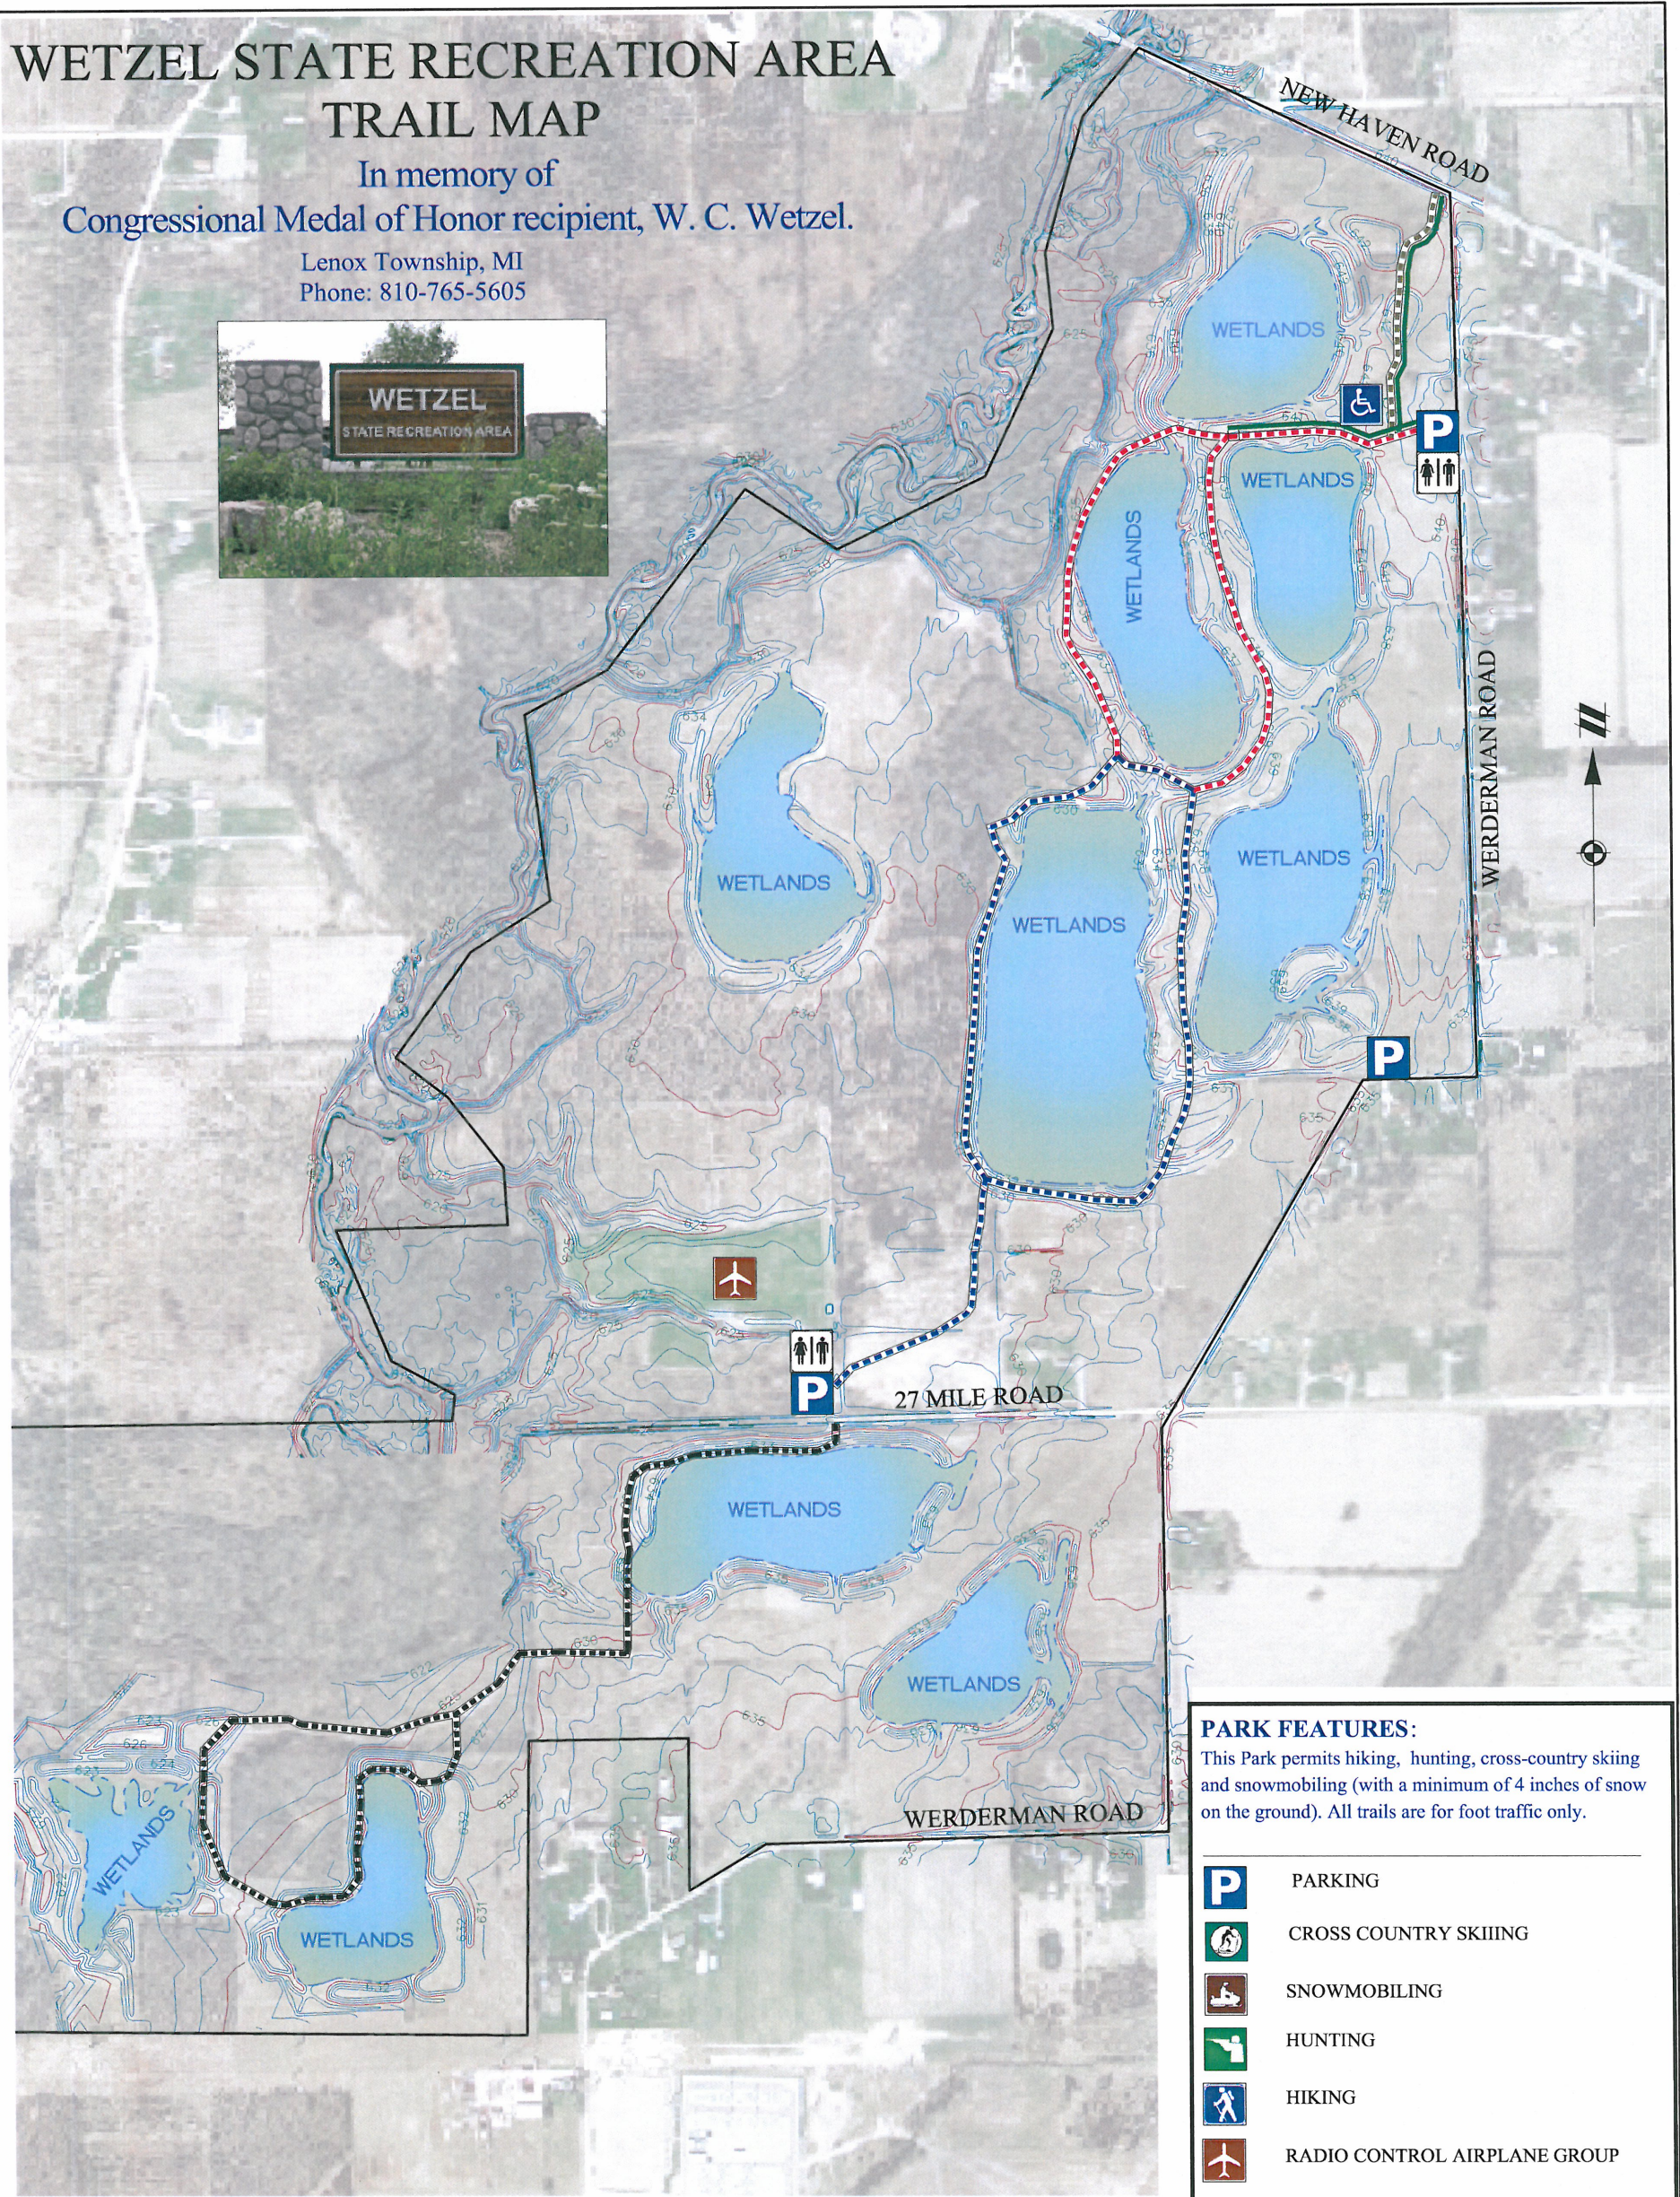

WETZEL STATE RECREATION AREA - TRAIL MAP

In memory of
Congressional Medal of Honor recipient, W. C. Wetzel.

Lenox Township, MI
Phone: 810-765-5605

PARK FEATURES:

This Park permits hiking, hunting, cross-country skiing and snowmobiling (with a minimum of 4 inches of snow on the ground). All trails are for foot traffic only.

-  PARKING
-  CROSS COUNTRY SKIING
-  SNOWMOBILING
-  HUNTING
-  HIKING
-  RADIO CONTROL AIRPLANE GROUP
-  RESTROOM
-  HANDICAP ACCESSIBLE

TRAIL LEGEND

TRAIL	DISTANCE	DESCRIPTION
(LOOP A) 	7,345 LF/1.39 MI	FROM SOUTH TRAILHEAD & BACK
(LOOP B) 	5,525 LF/1.05 MI	FROM EAST TRAILHEAD & BACK
(TRAIL C) 	1,075 LF/0.20 MI	FROM NEW HAVEN RD TO LOOP B
(LOOP D) 	8,380 LF/1.59 MI	FROM SOUTH TRAILHEAD & BACK
(ADA) 	1,880 LF/0.35 MI	PAVED/ADA ACCESSIBLE