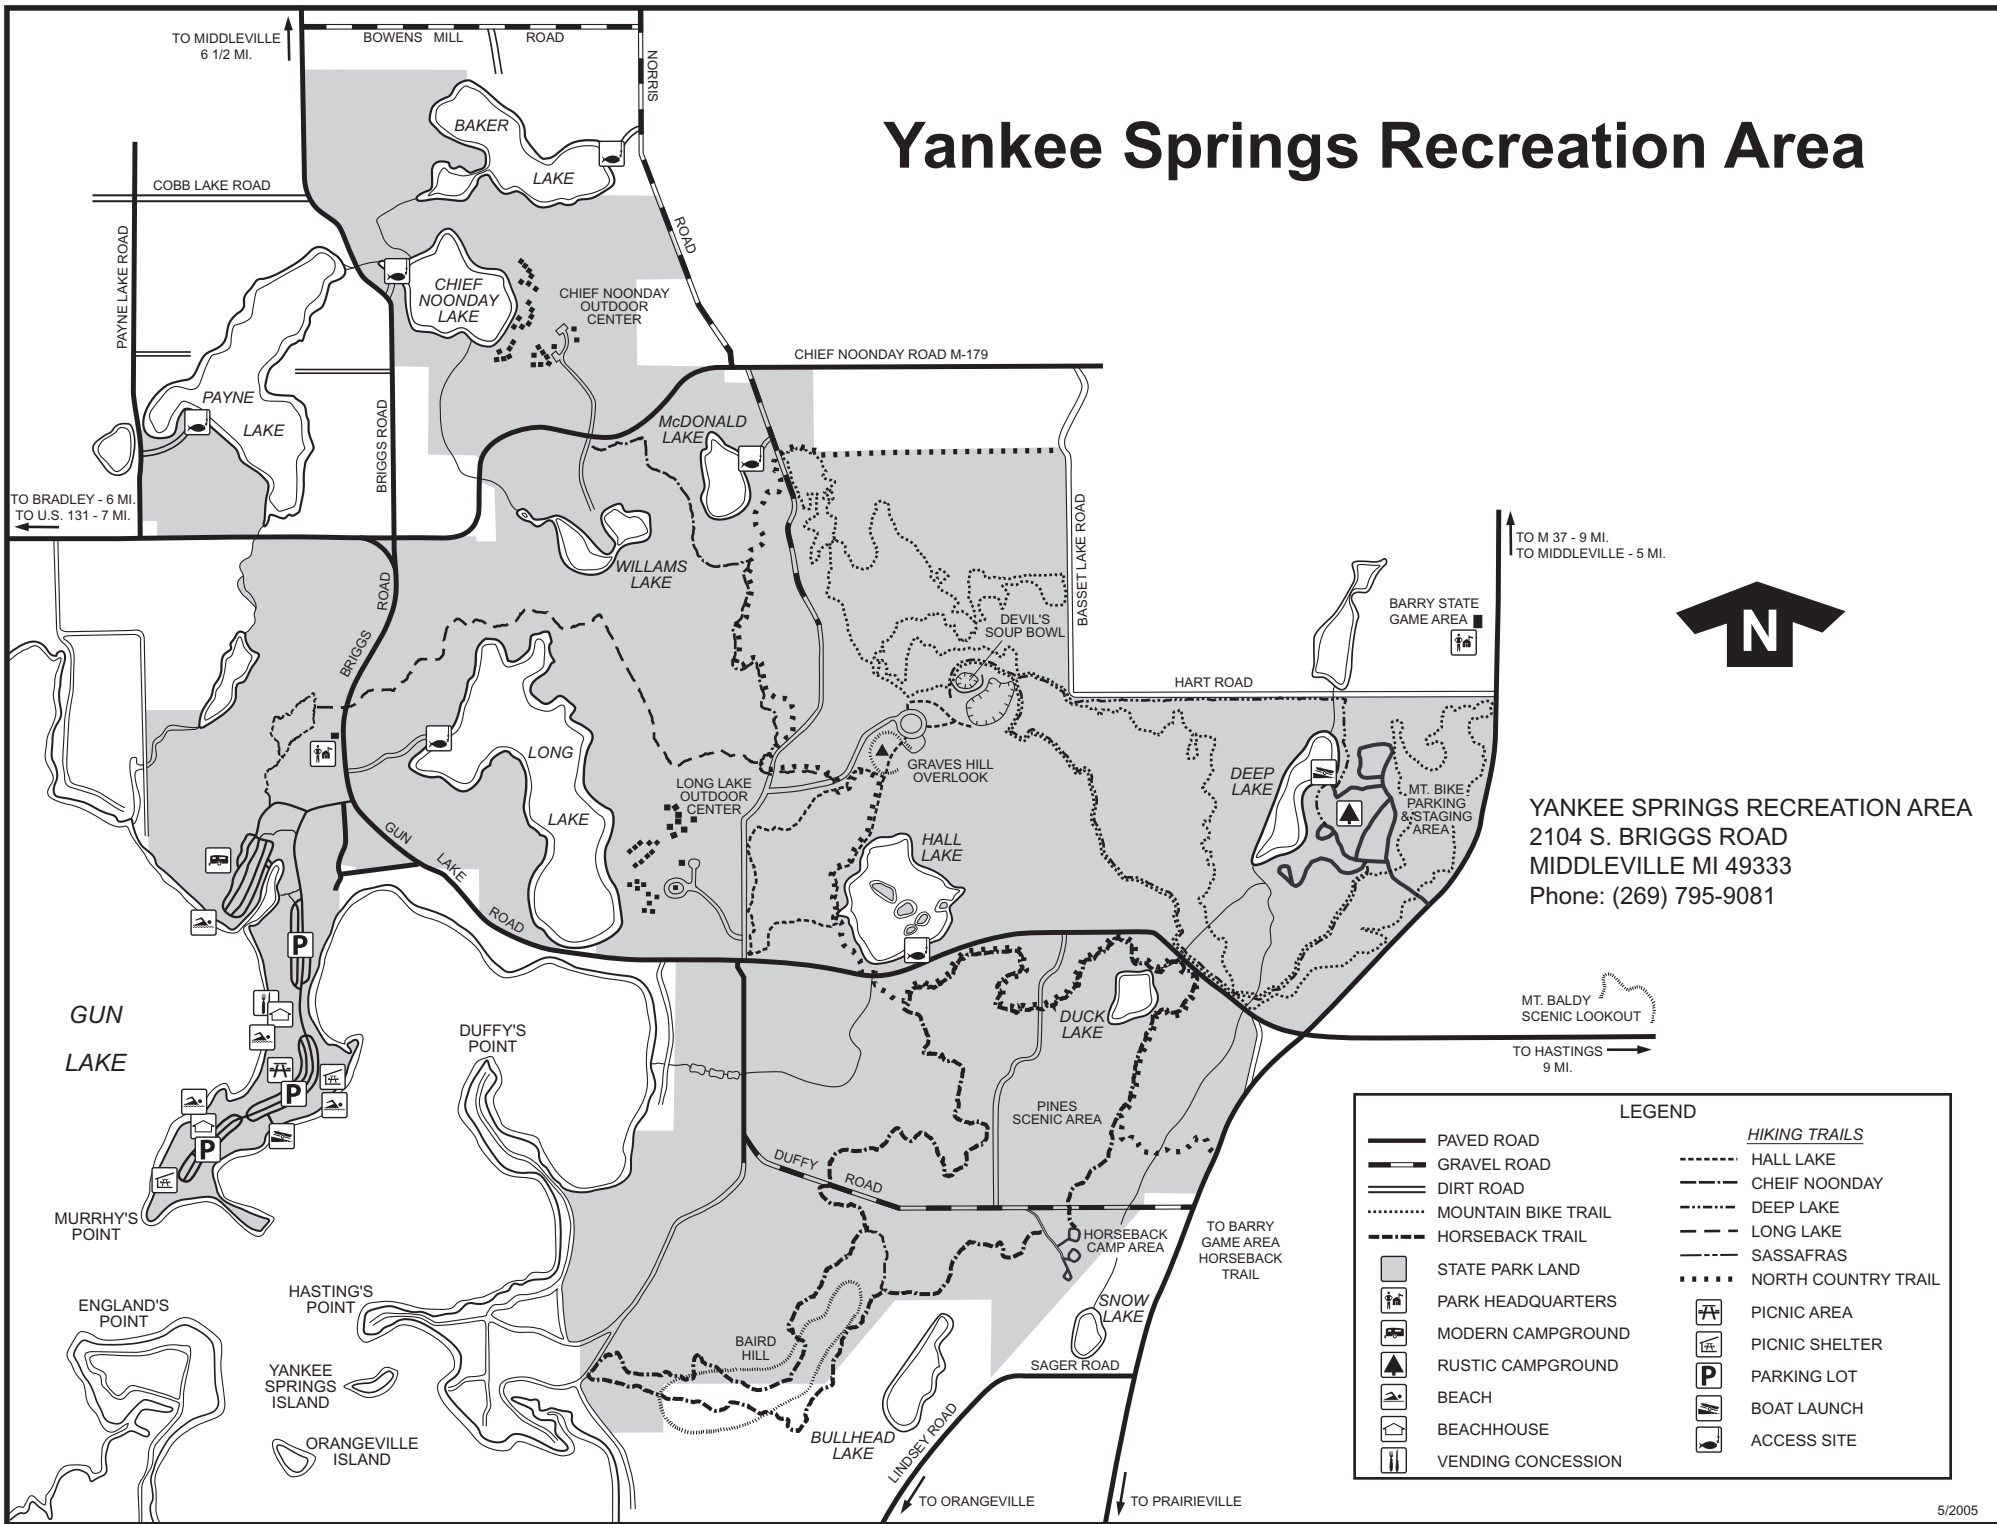

# Yankee Springs Recreation Area

YANKEE SPRINGS RECREATION AREA  
 2104 S. BRIGGS ROAD  
 MIDDLEVILLE MI 49333  
 Phone: (269) 795-9081

LEGEND	
	PAVED ROAD
	GRAVEL ROAD
	DIRT ROAD
	MOUNTAIN BIKE TRAIL
	HORSEBACK TRAIL
	STATE PARK LAND
	PARK HEADQUARTERS
	MODERN CAMPGROUND
	RUSTIC CAMPGROUND
	BEACH
	BEACHHOUSE
	VENDING CONCESSION
	HALL LAKE
	CHEIF NOONDAY
	DEEP LAKE
	LONG LAKE
	SASSAFRAS
	NORTH COUNTRY TRAIL
	PICNIC AREA
	PICNIC SHELTER
	PARKING LOT
	BOAT LAUNCH
	ACCESS SITE