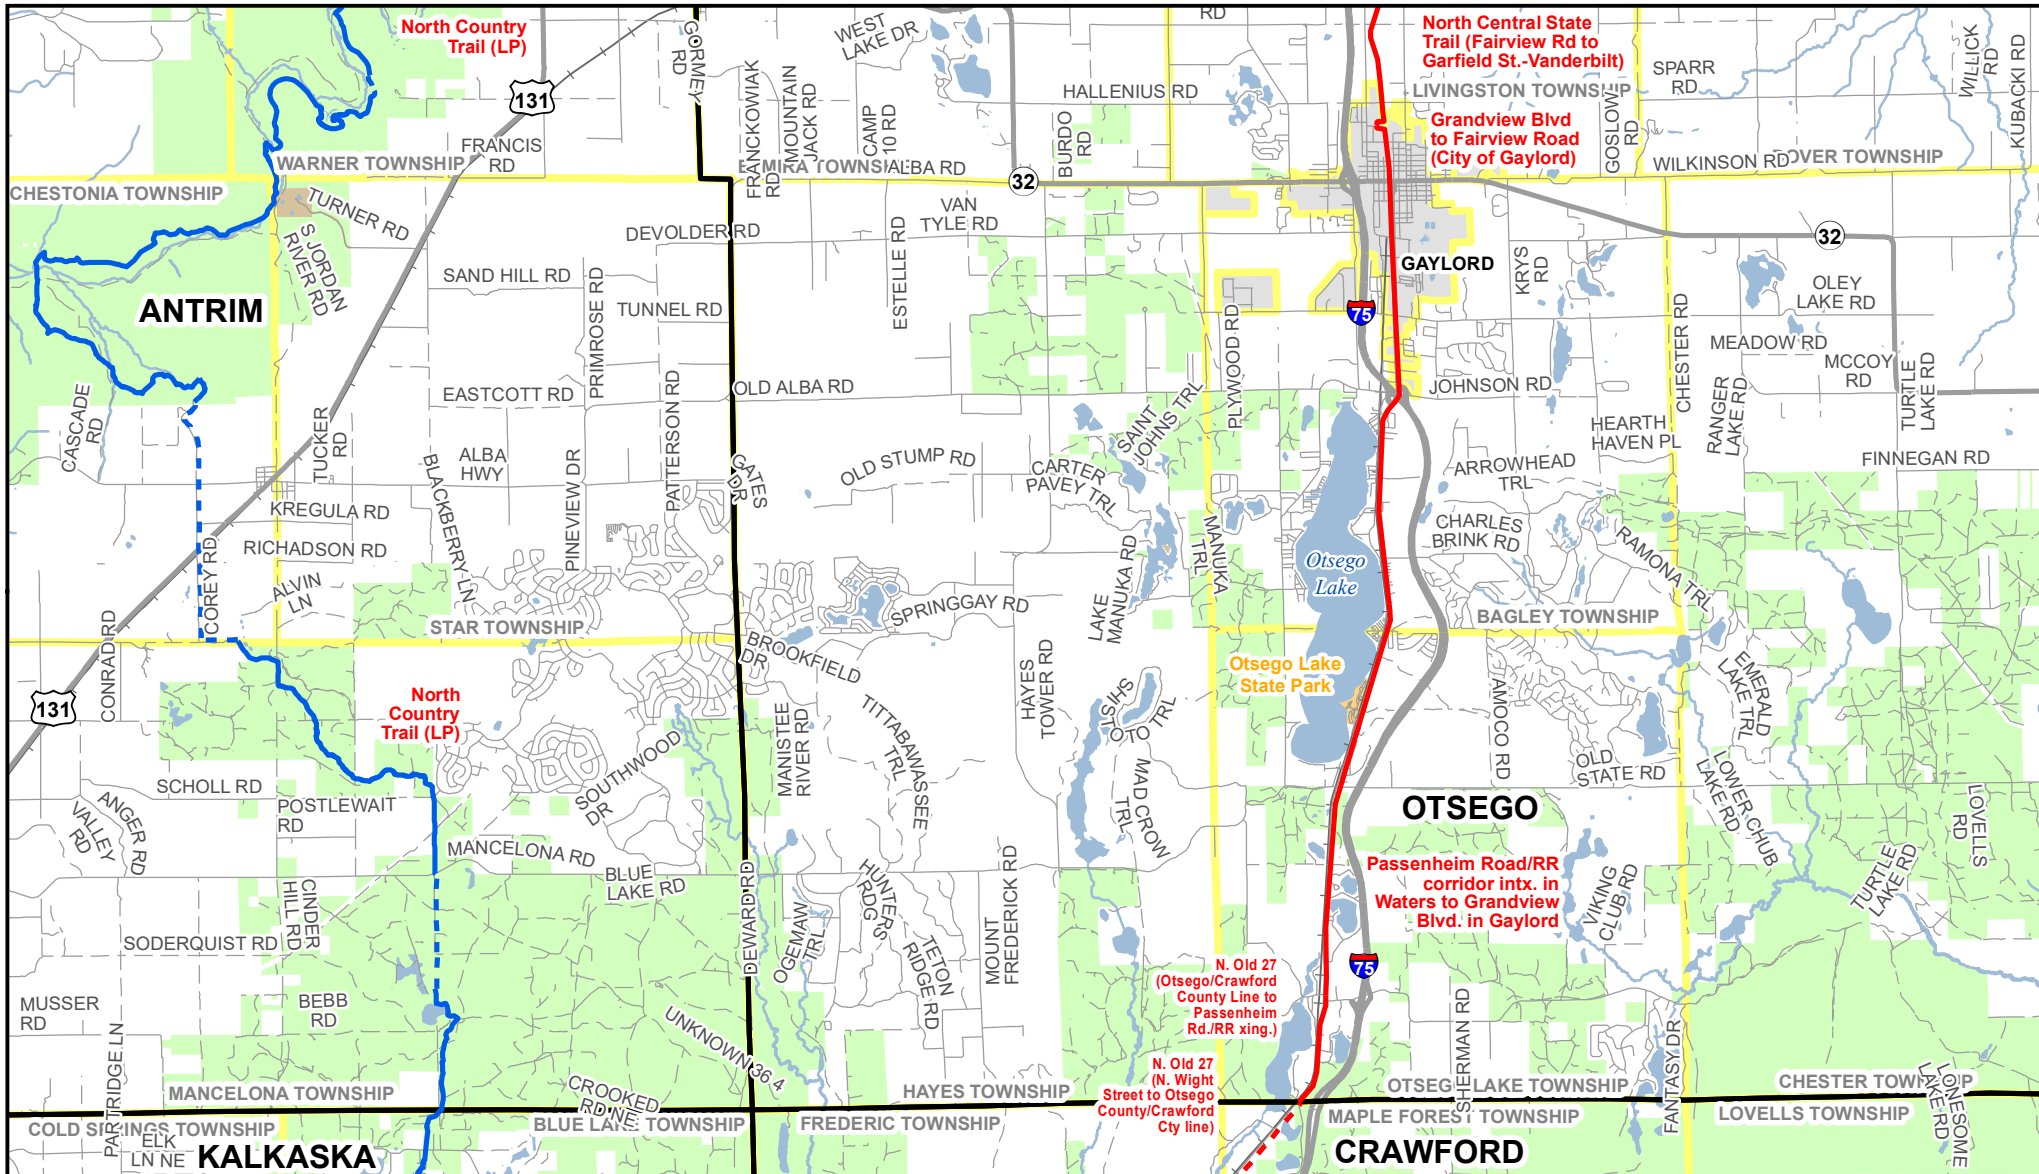

Michigan's Iron Belle Trail - Two Routes, One Great Trail

Gaylord - North Central State Trail

**** The illustrated hike and bicycle trail connections will rely upon partnership opportunities. ****

Updated: 4/12/2021
 Michigan Department of Natural Resources
 Forest Resources Division
 Resource Assessment Section

- | | | |
|-------------------------|-------------------------|-------------------|
| Iron Belle Trail | — Paved road | ■ Federal land |
| — Existing Hiking | --- Gravel or dirt road | ■ City or Village |
| - - - Proposed Hiking | + Railroad | ■ Township |
| — Existing Biking | — River | ■ County |
| - - - Proposed Biking | ■ Lake | |
| — Highway | ■ State Park boundary | |
| | ■ State land | |