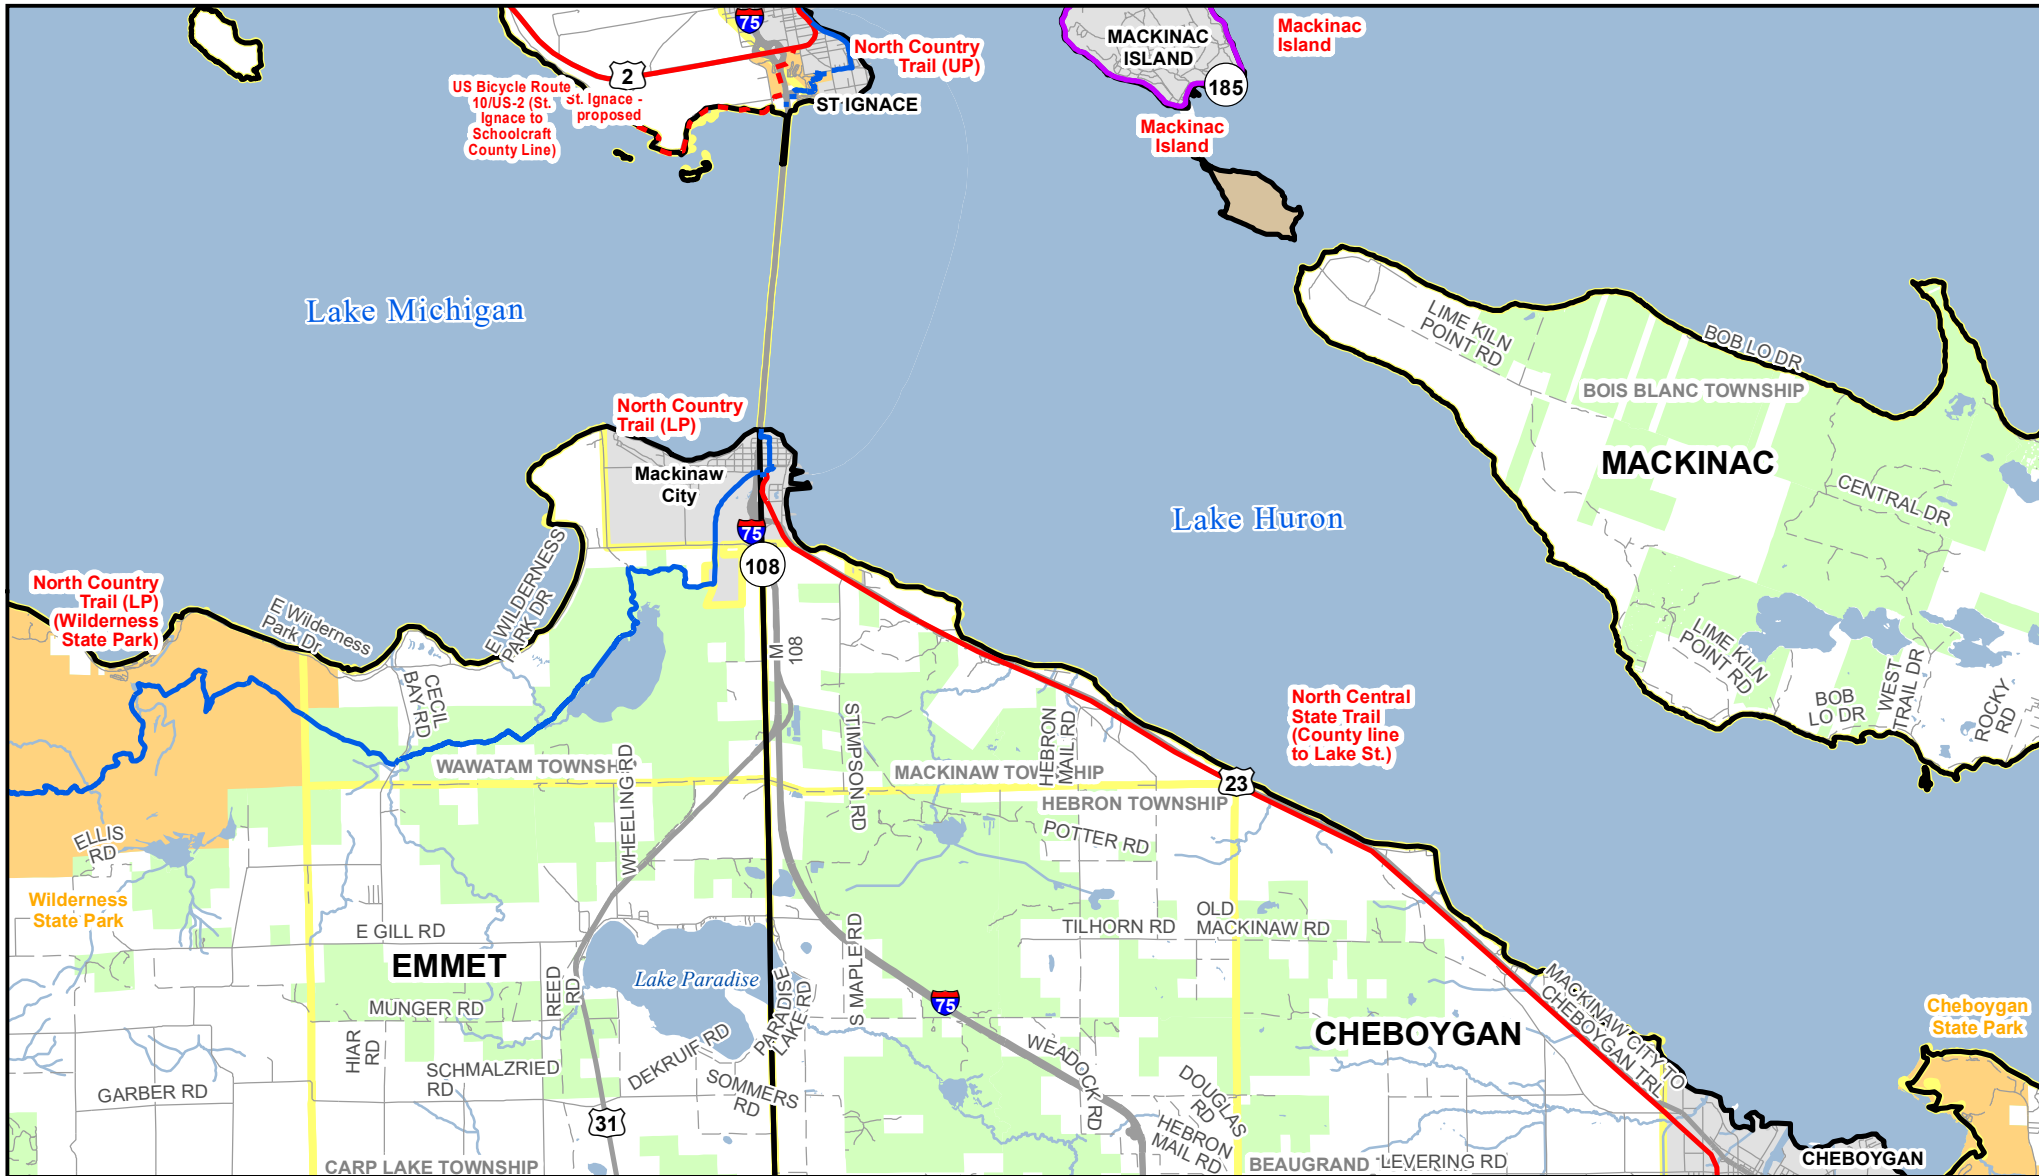

Michigan's Iron Belle Trail - Two Routes, One Great Trail

Cheboygan - North Central State Trail - Mackinaw City - Mackinaw Island - St. Ignace

** The illustrated hike and bicycle trail connections will rely upon partnership opportunities. **

Updated: 4/12/2021
Michigan Department of Natural Resources
Forest Resources Division
Resource Assessment Section

Iron Belle Trail

- Existing Hiking
- - - Proposed Hiking
- Existing Biking
- - - Proposed Biking
- Existing Hiking & Biking

- Highway
- Paved road
- Gravel or dirt road
- River
- Lake
- State Park boundary
- State land
- Federal land
- City or Village
- Township
- County