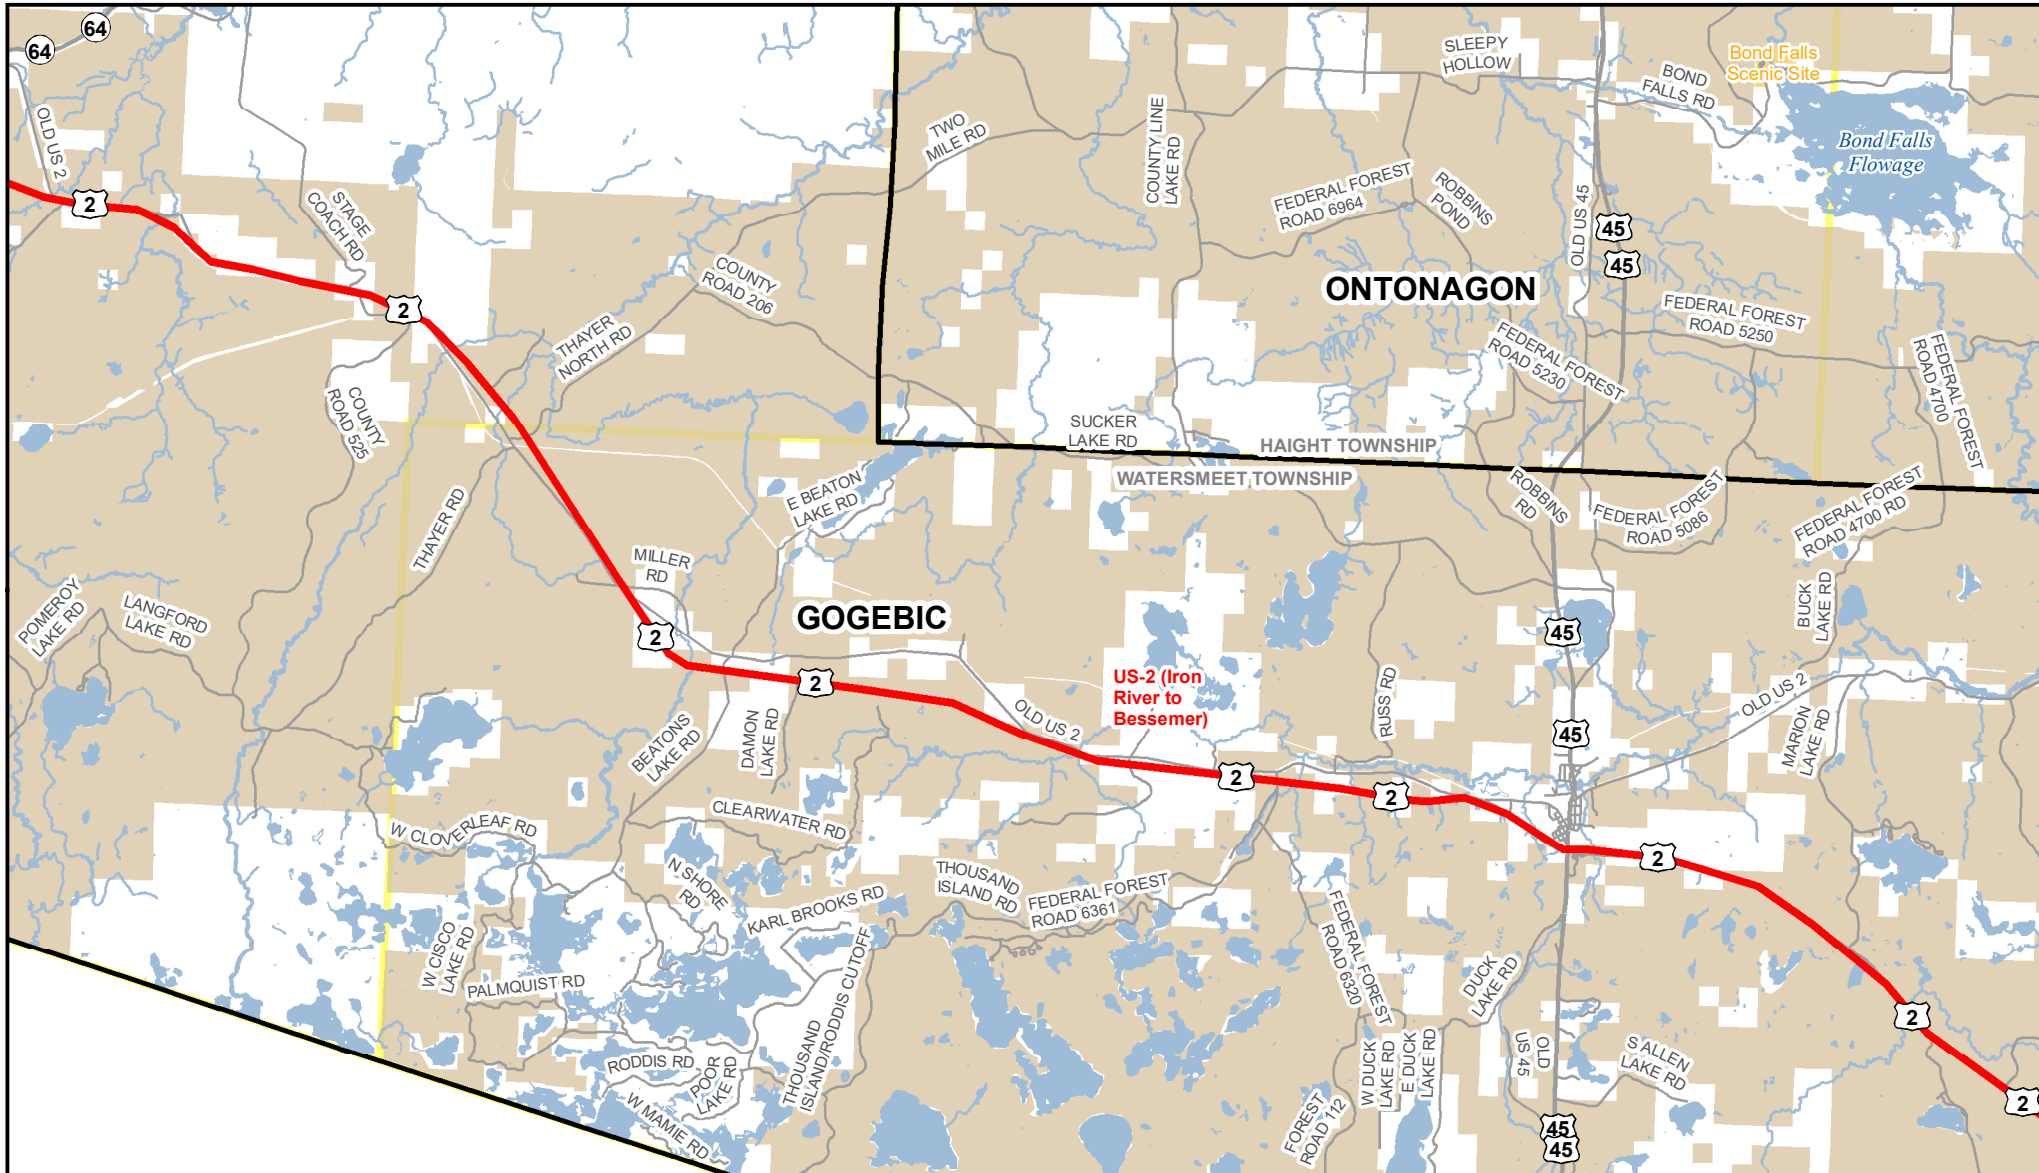

# Michigan's Iron Belle Trail - Two Routes, One Great Trail

## US-2 Bicycle Route, Gogebic County

\*\* The illustrated hike and bicycle trail connections will rely upon partnership opportunities. \*\*

December 2019  
Michigan Department of Natural Resources  
Forest Resources Division  
Resource Assessment Section

### Iron Belle Trail

- Biking - Existing Trail
- Highway
- Paved Road
- Gravel or Dirt Road
- River
- Lake
- Land Ownership
- State Land
- Federal Land
- Township
- County