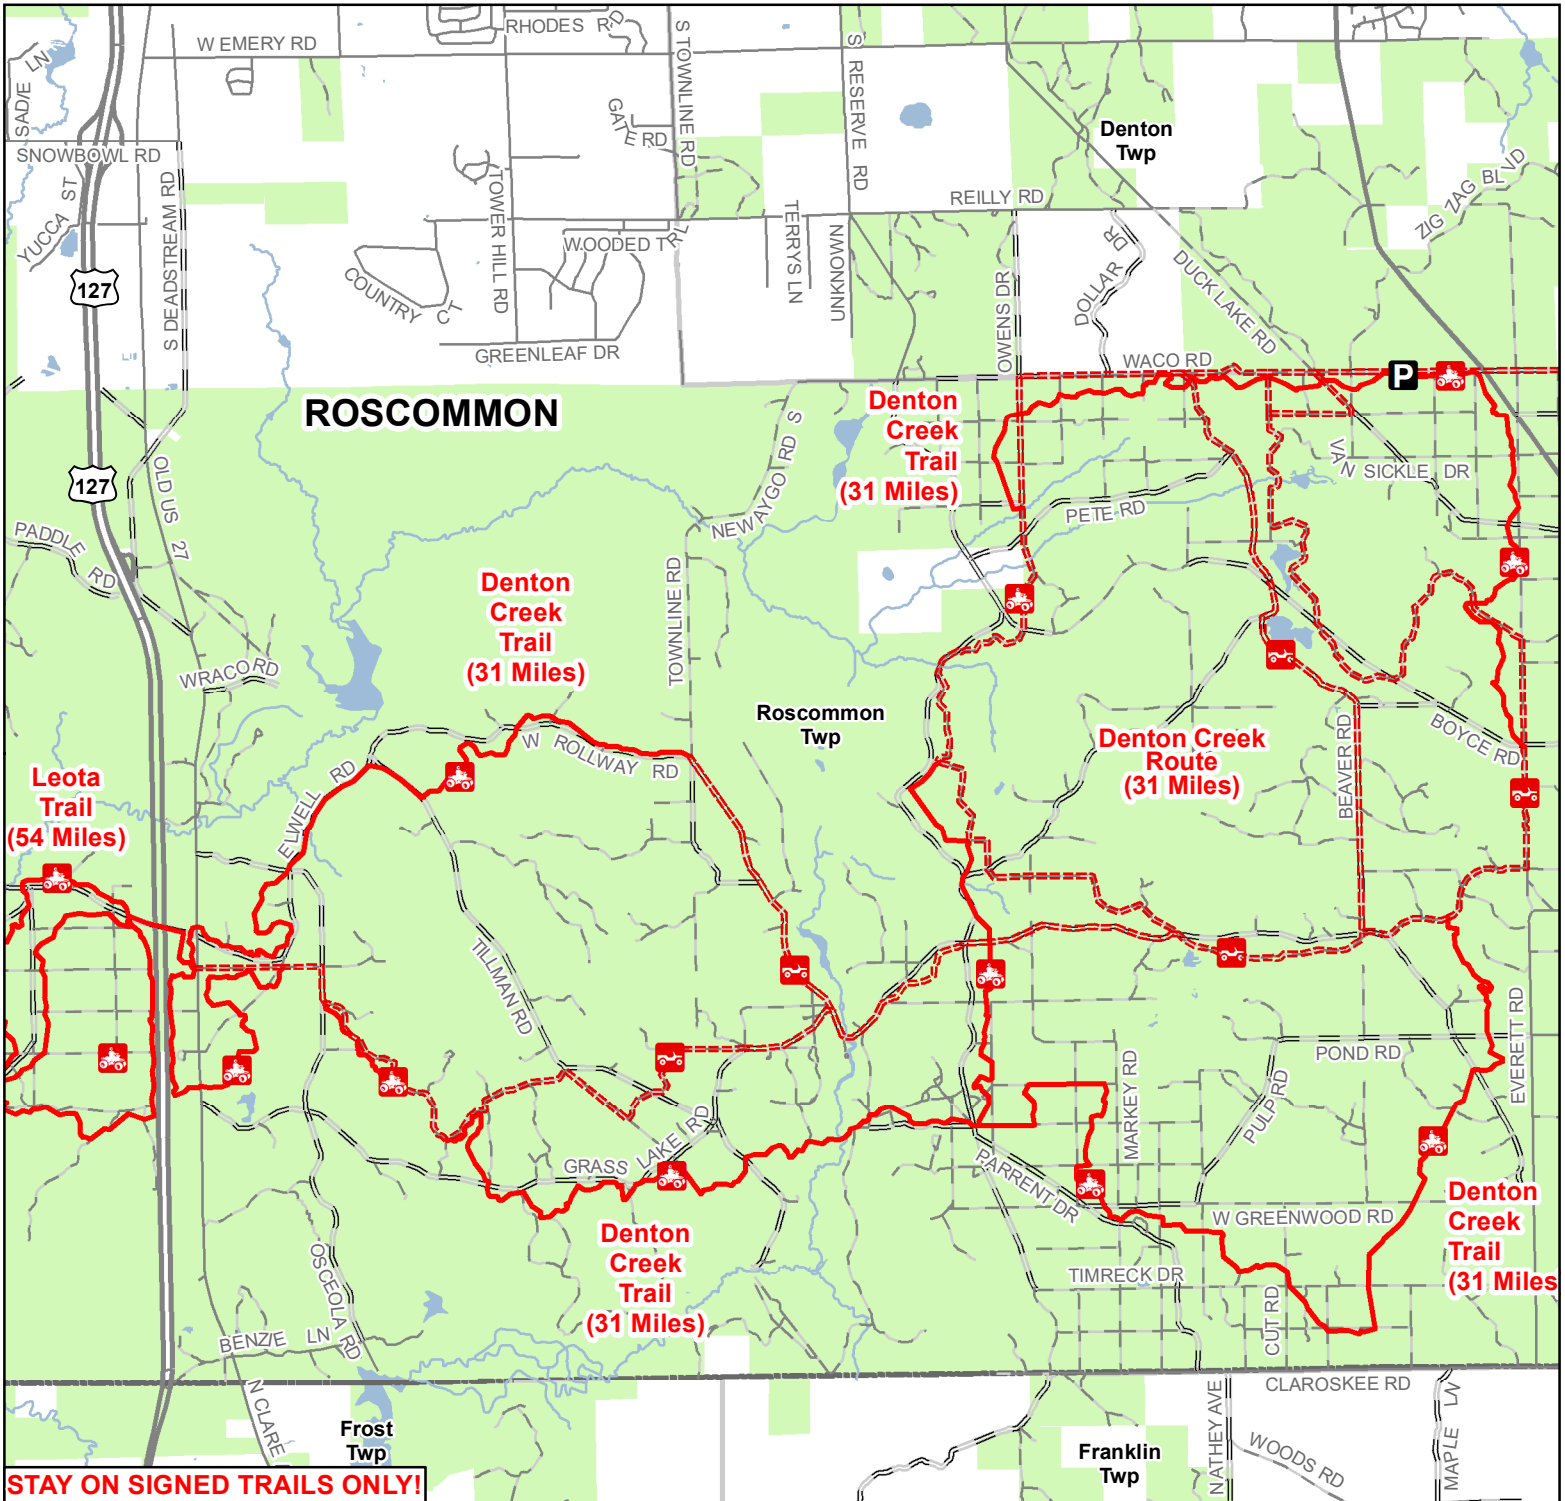

Denton Creek Trail & Route West

Roscommon County, Michigan

ADVISORY: Trails and Routes have two-way traffic.

DISCLAIMER: Trails shown on this map are an approximate representation of the trail system at the time of publication and may not reflect current ground conditions.

STAY ON SIGNED TRAILS ONLY!

- Parking Lot
- ORV Route
- ORV Trail
- ORV Route – ORVs of all sizes including off-road motorcycles. ORV license and trail permit required unless licensed by the Secretary of State.
- ORV Trail – ORVs 50 inches in width or less including off-road motorcycles. ORV license and trail permit required.
- Highway
- Paved
- Gravel
- Poor dirt
- Lakes and Rivers
- State Forest Land
- Township
- County Boundary