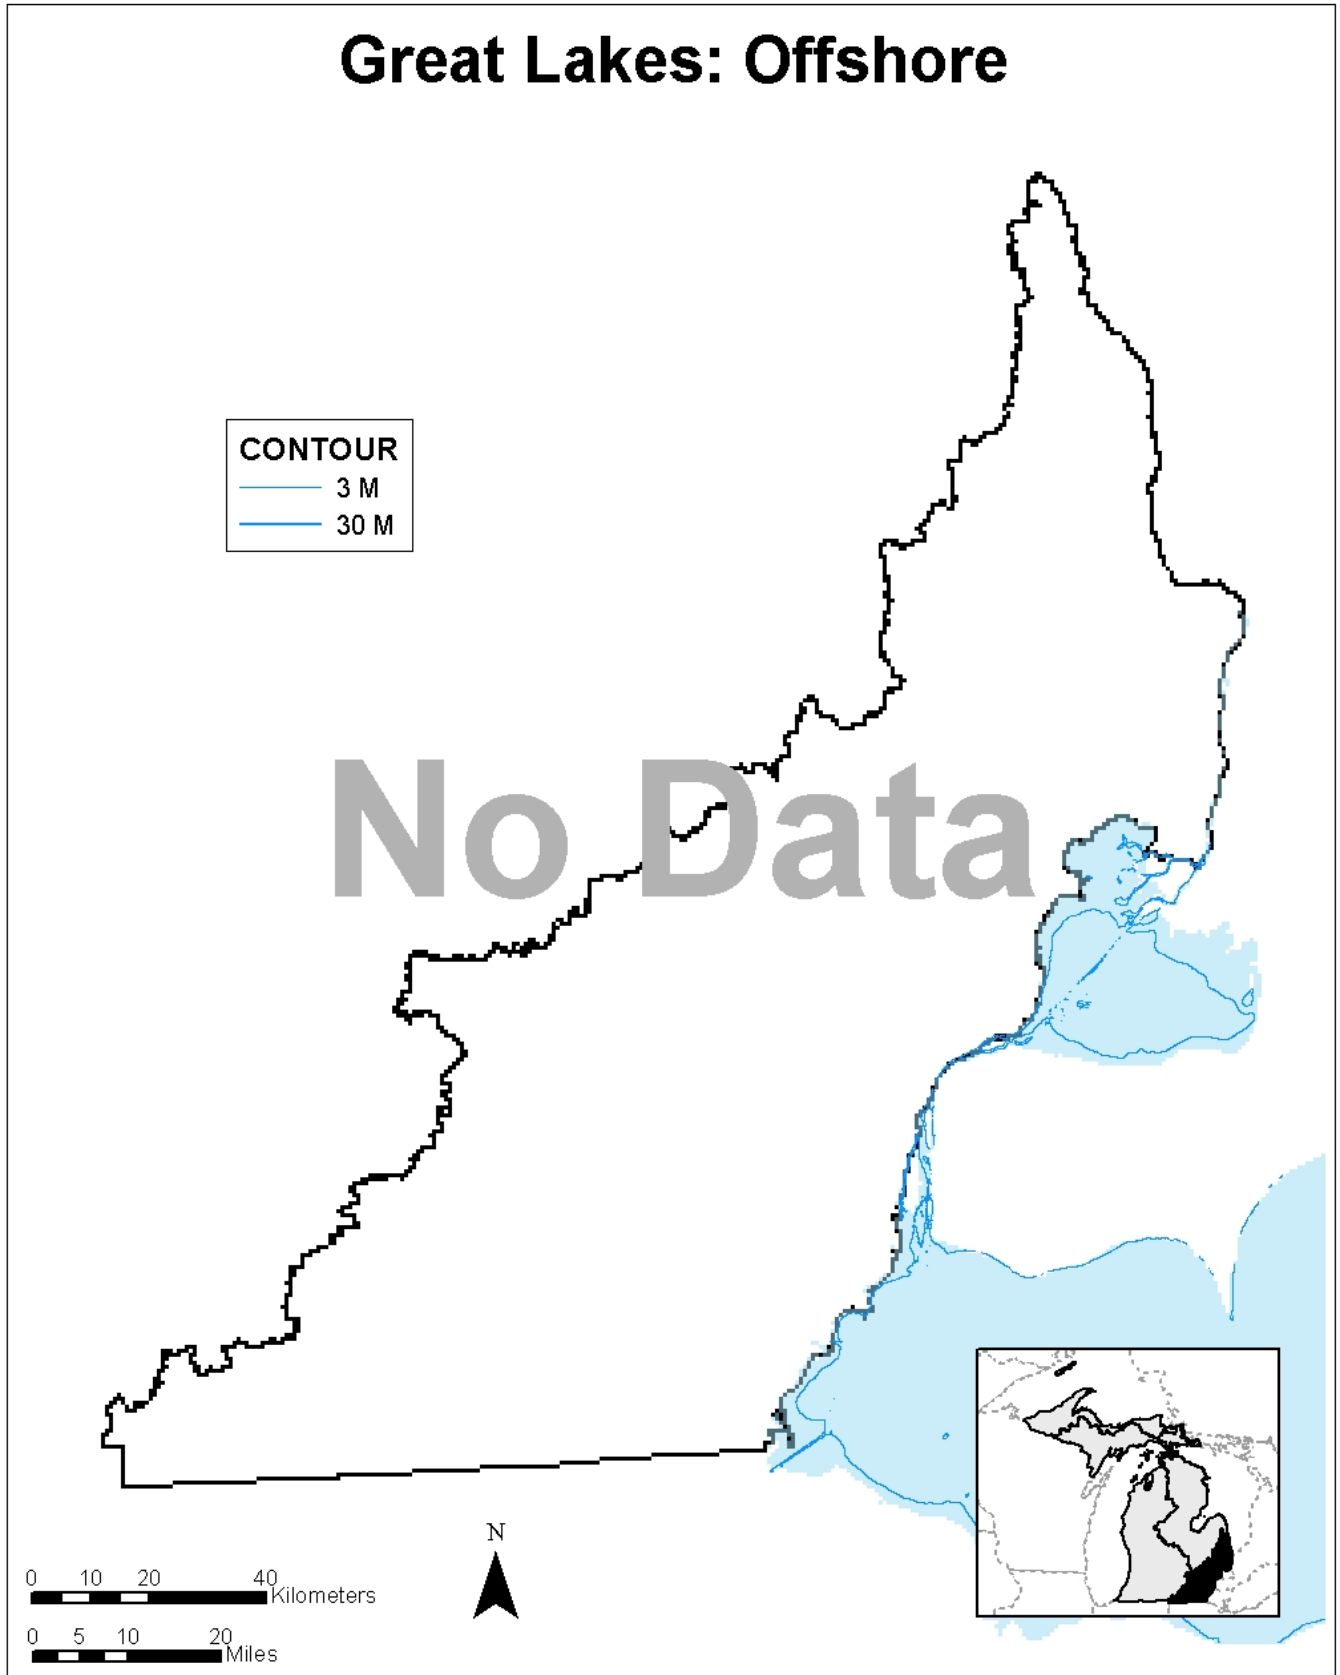

Great Lakes: Offshore

Great Lakes: Offshore

Description

Offshore areas of the Great Lakes are 30 meters and greater in depth.

General Condition of Feature

No offshore habitat in the Michigan waters of Lake Erie.