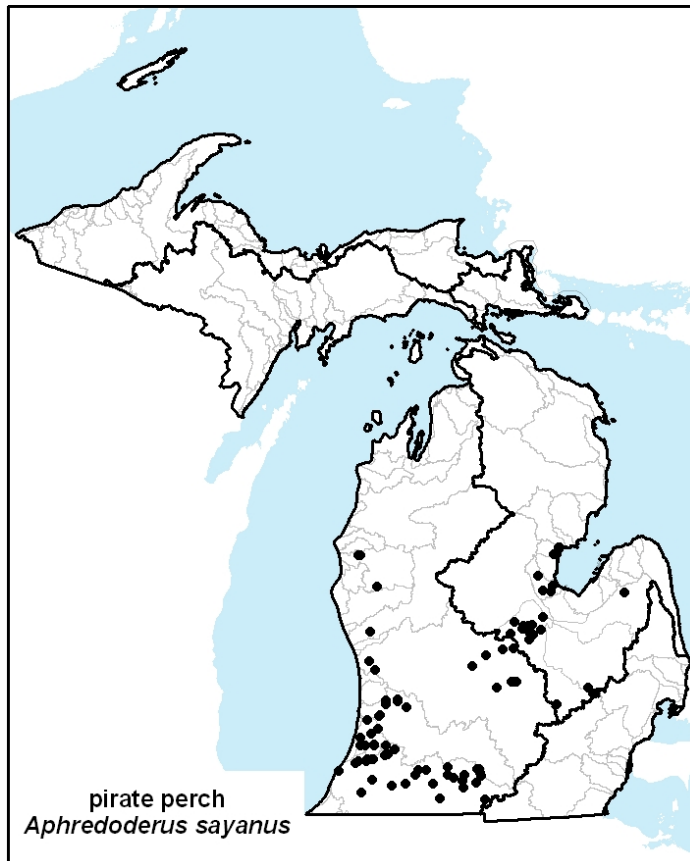

# FISH

## pirate perch

(*Aphredoderus sayanus*)

**DISTRIBUTION & ABUNDANCE:** Occasionally found in the Lower Peninsula but abundance unknown. Thought to be rare.

**ASSOCIATED LANDSCAPE FEATURES:** ponds; connectivity: drainage; warm headwaters & small tributaries; warm medium rivers; warm large rivers; warm very large rivers; gradient: slow; inland emergent wetland; swamp; floodplain; soft substrates; vegetation; woody structure; turbid water; other (overhanging/ undercut banks)

**ASSOCIATED THREATS:** lack of scientific knowledge; unknown

**COMMENTS:** Michigan is the northern edge of range for this species. Spawning requirements are unknown. Population status needs to be determined. A threats assessment is needed for this species.