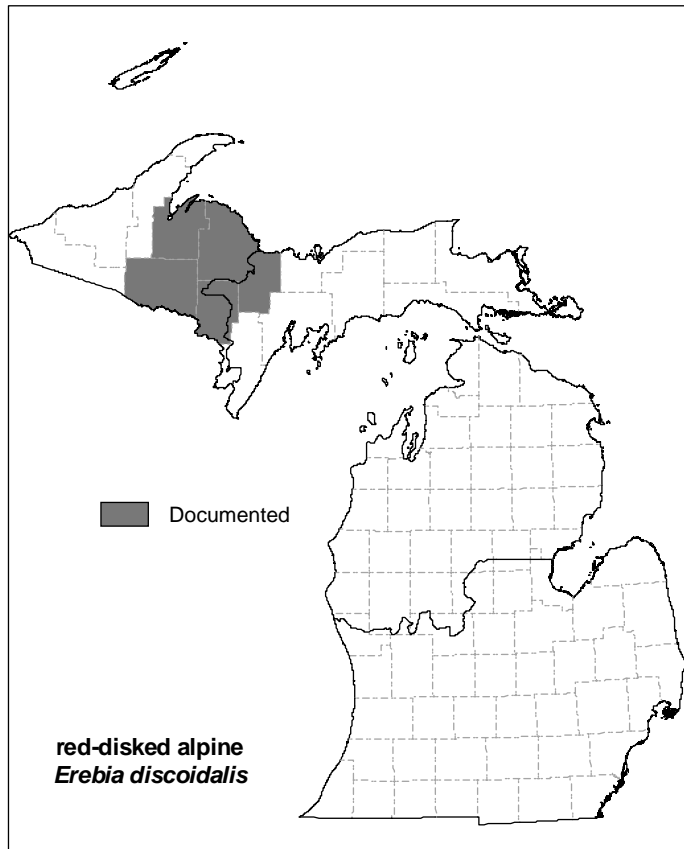

INSECTS

red-disked alpine (*Erebia discoidalis*)

DISTRIBUTION & ABUNDANCE: State listed as special concern. Occurs across four counties in the Western Upper Peninsula where it is uncommon.

ASSOCIATED LANDSCAPE FEATURES: idle/old field; mesic conifer; forest opening; bog; ephemeral wetland; large contiguous natural landscape