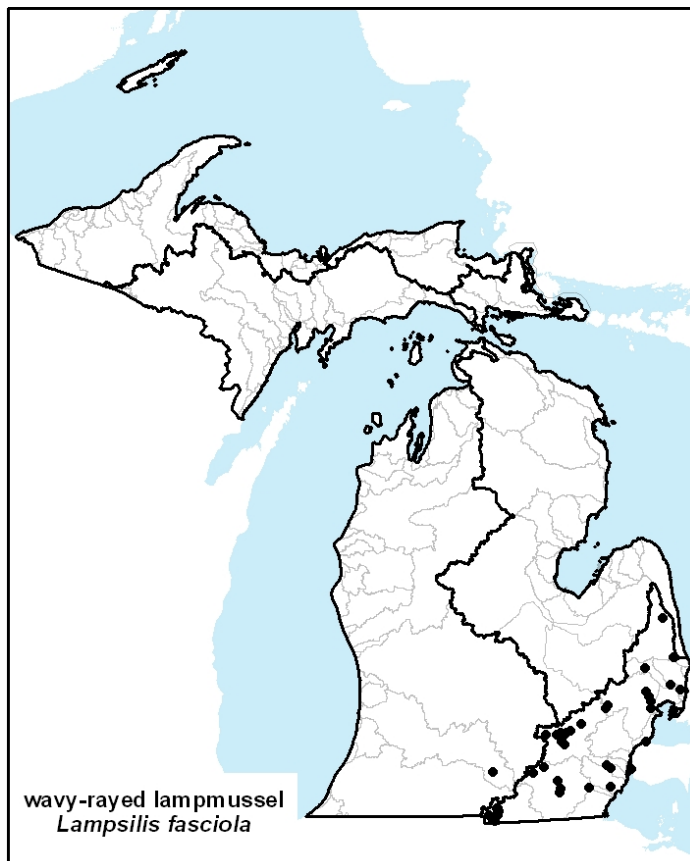

# MUSSELS

## wavy-rayed lampmussel (*Lampsilis fasciola*)

**DISTRIBUTION & ABUNDANCE:** State listed as threatened. Occurs occasionally in the south-eastern part of the State. Abundance is unknown.

**ASSOCIATED LANDSCAPE FEATURES:** medium rivers; rock substrates; soft substrates

**COMMENTS:** Smallmouth bass is the only known host species. Status of population needs to be determined.