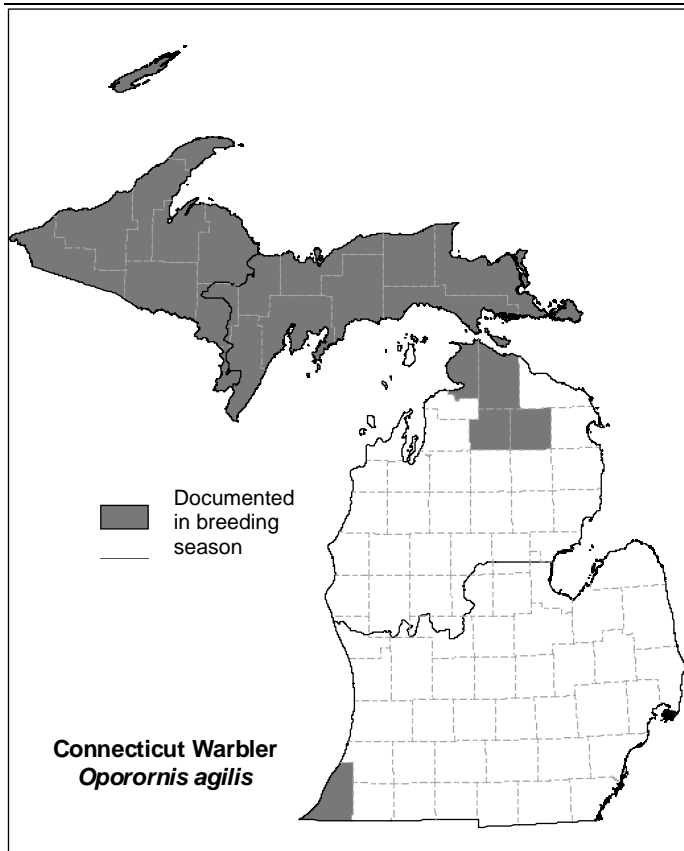

BIRDS

Connecticut Warbler (*Oporornis agilis*)

DISTRIBUTION & ABUNDANCE: The Connecticut Warbler is widespread in the Upper Peninsula but local and uncommon. Prior to data collected in the 1980s, the status of this warbler in Michigan was poorly documented, and its historical status cannot be assessed.

ASSOCIATED LANDSCAPE FEATURES: mesic hardwood; dry hardwood; lowland conifer; mesic conifer; dry conifer; forest opening; bog

ASSOCIATED THREATS: conversion to agriculture lands; altered fire regime; industrial/residential/recreational development; lack of scientific knowledge; forestry practices

COMMENTS: The relative severity of threats to the Connecticut Warbler are largely unknown, and its distribution and abundance are poorly documented.