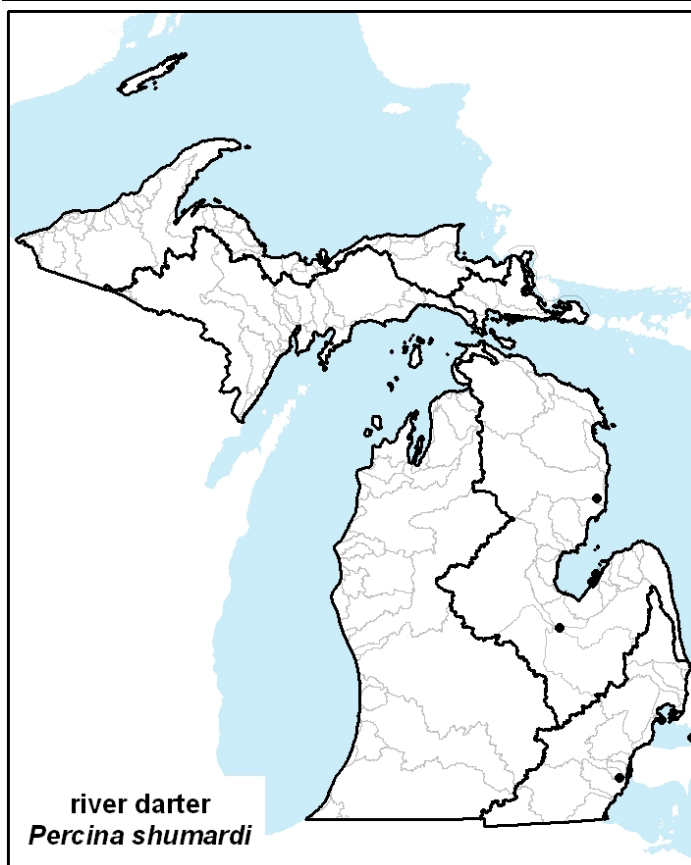

# FISH

## river darter

(*Percina shumardi*)

**DISTRIBUTION & ABUNDANCE:** State listed as endangered. Rare and abundance is unknown.

**ASSOCIATED LANDSCAPE FEATURES:** shoreline; nearshore; wave-washed shore; cool medium rivers; warm medium rivers; cool large rivers; warm large rivers; gradient: slow; gradient: moderate; gradient: fast; rock substrates; soft substrates; turbid water