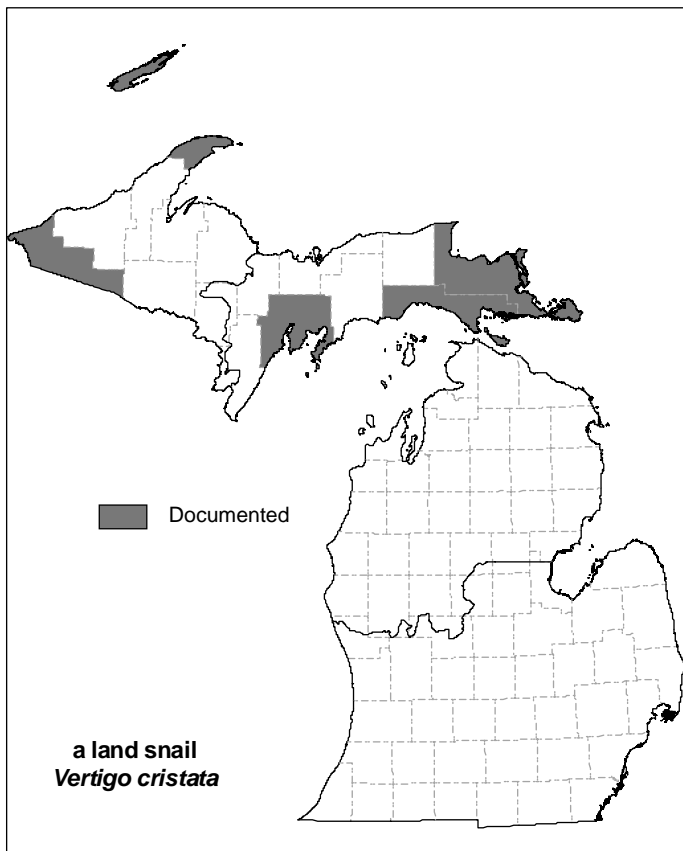

# SNAILS

## a land snail

(*Vertigo cristata*)

**DISTRIBUTION & ABUNDANCE:** State listed as special concern. Known from 19 sites in the Upper Peninsula. Surveys resulted in fewer than 10 individuals at these locations, except in the Keweenaw Peninsula where it was more abundant. It is currently considered very rare in Michigan.

**ASSOCIATED LANDSCAPE FEATURES:** alvar/rock; inland rock/cliff/ledge

**ASSOCIATED THREATS:** lack of scientific knowledge; unknown

**COMMENTS:** Need additional surveys to assess abundance and distribution, particularly in the Lower Peninsula; need basic life history information; need to identify threats.