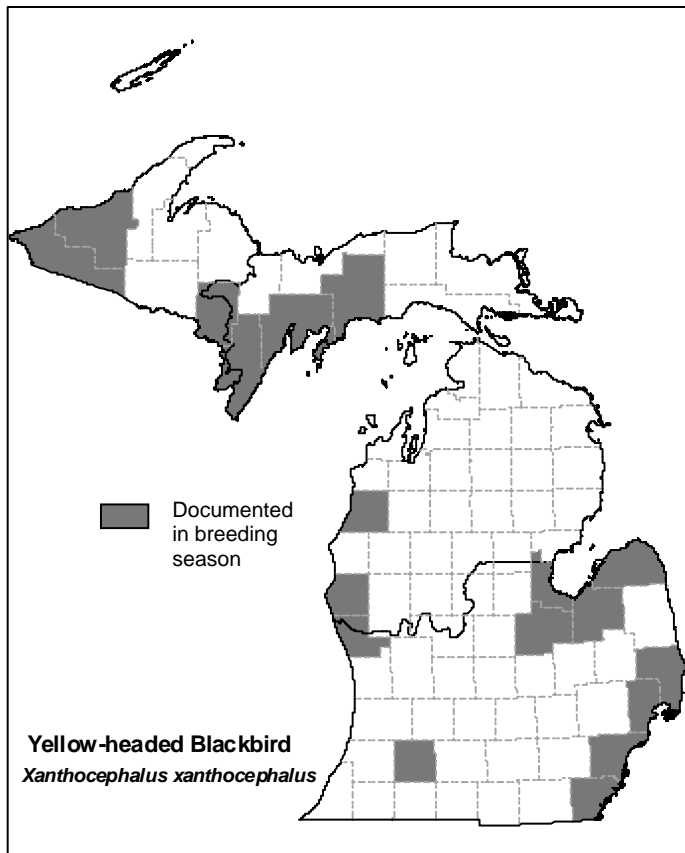

BIRDS

Yellow-headed Blackbird

(Xanthocephalus xanthocephalus)

DISTRIBUTION & ABUNDANCE: Designated as a species of special concern, the Yellow-headed Blackbird likely expanded its range into Michigan at the end of the 19th century. It is now found in a few scattered locations within the State, mostly along the Great Lakes shoreline or large inland wetland complexes, though it is nowhere common.

ASSOCIATED LANDSCAPE FEATURES: inland emergent wetland; submergent wetland; pond; coastal emergent wetland

ASSOCIATED THREATS: altered hydrologic regimes; industrial/ residential/recreational development; wetland modifications

COMMENTS: Succession toward closed marsh communities reduces available breeding habitat.