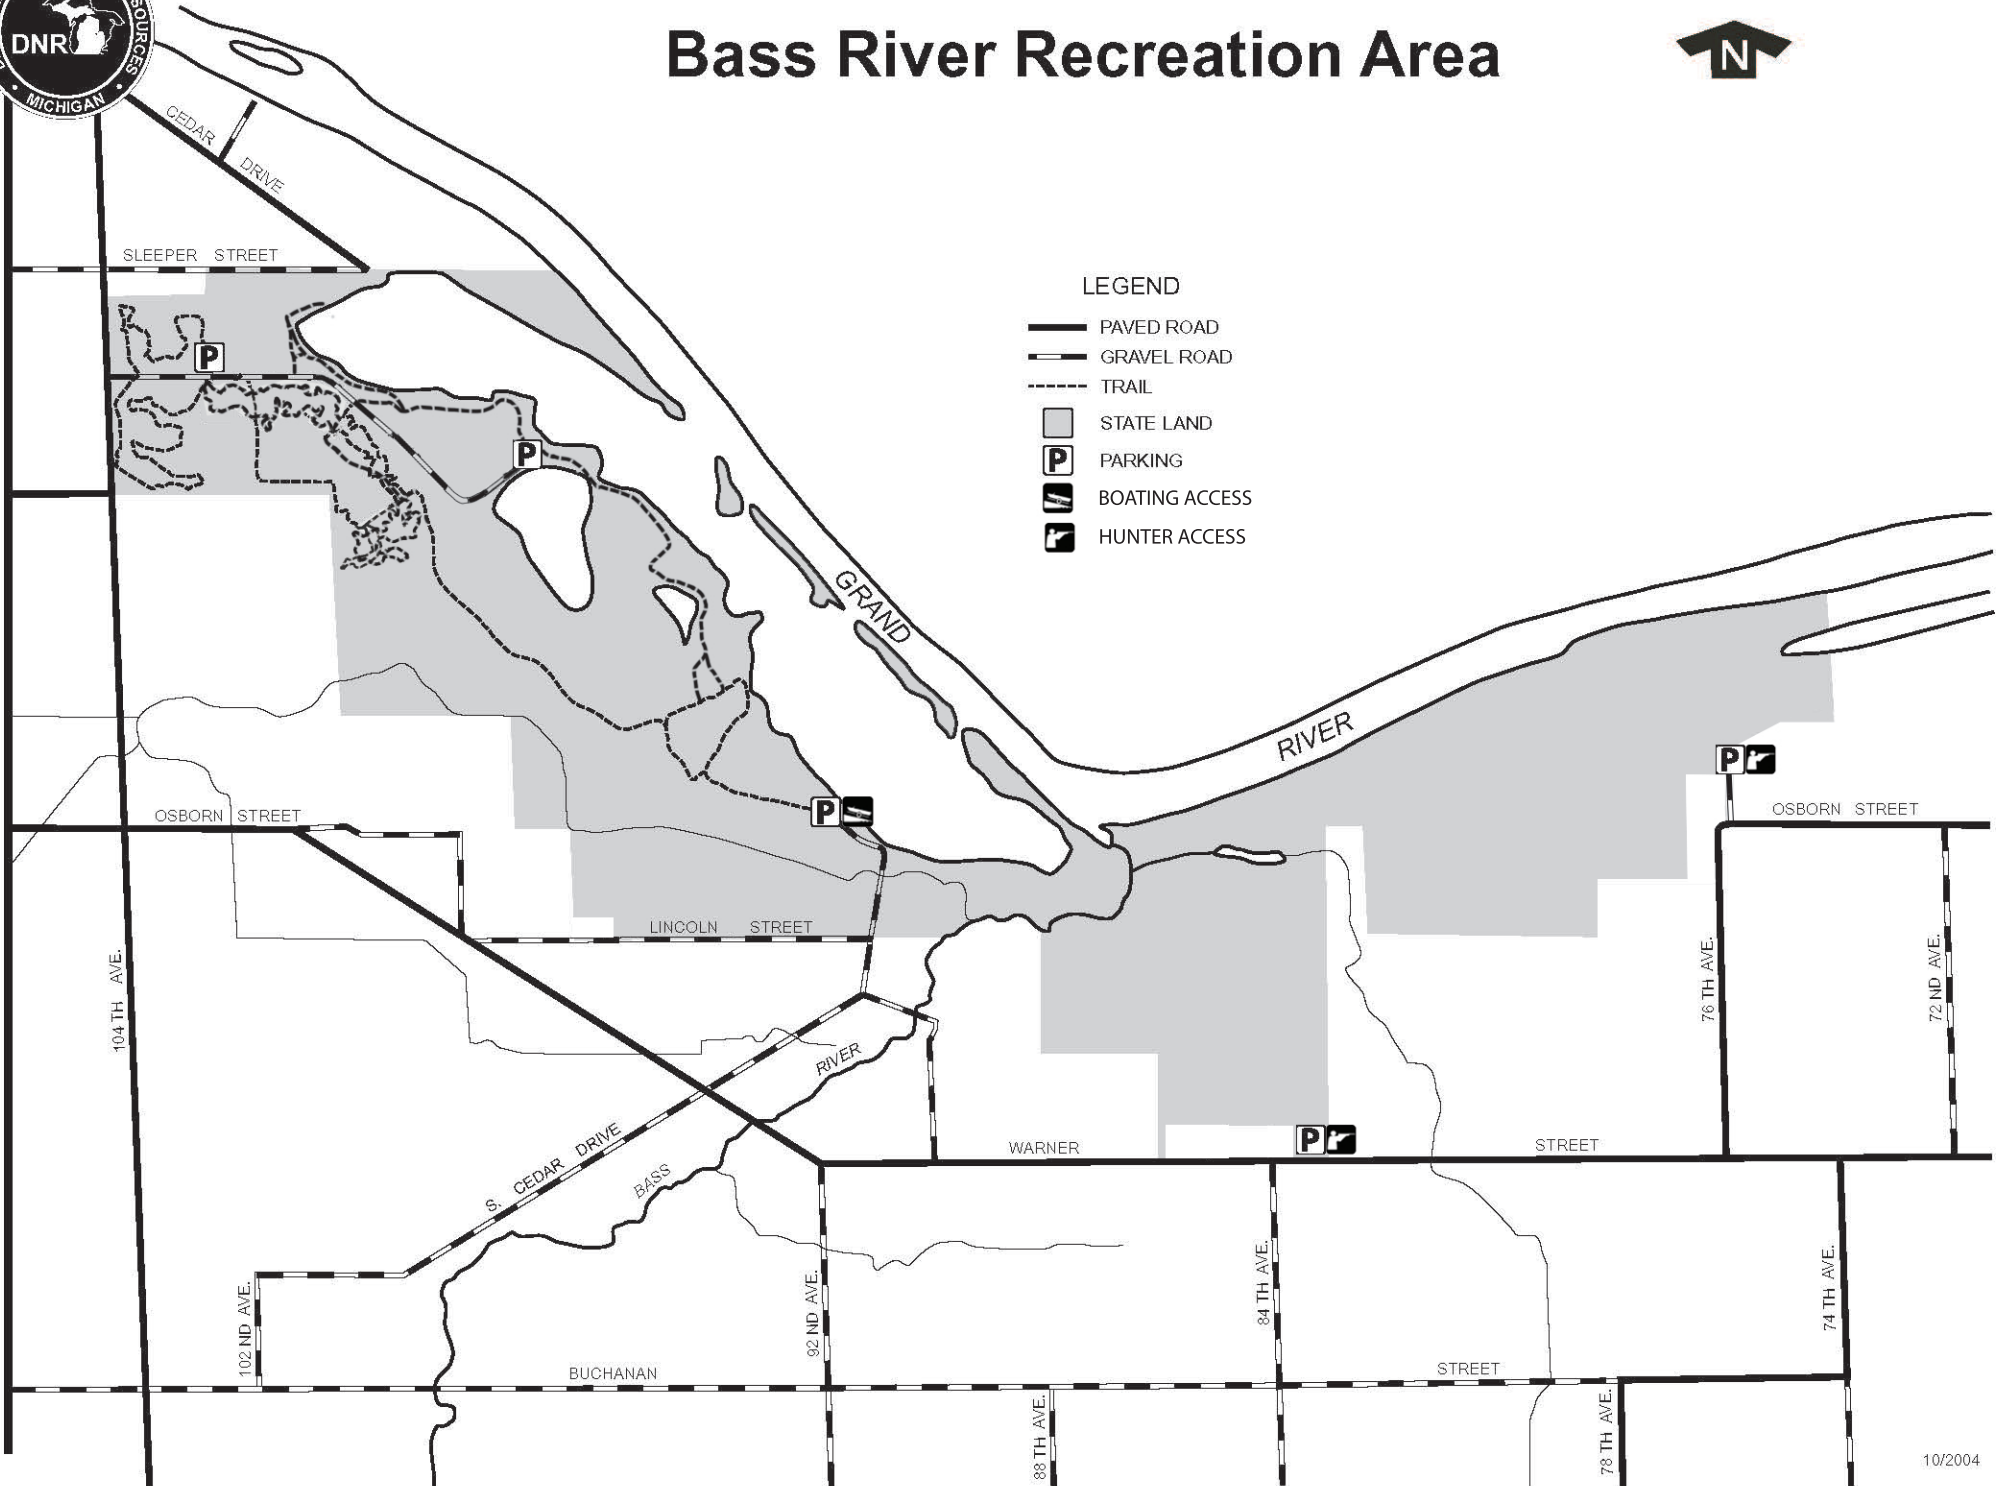

Bass River Recreation Area

LEGEND

- PAVED ROAD
- GRAVEL ROAD
- TRAIL
- STATE LAND
- PARKING
- BOATING ACCESS
- HUNTER ACCESS