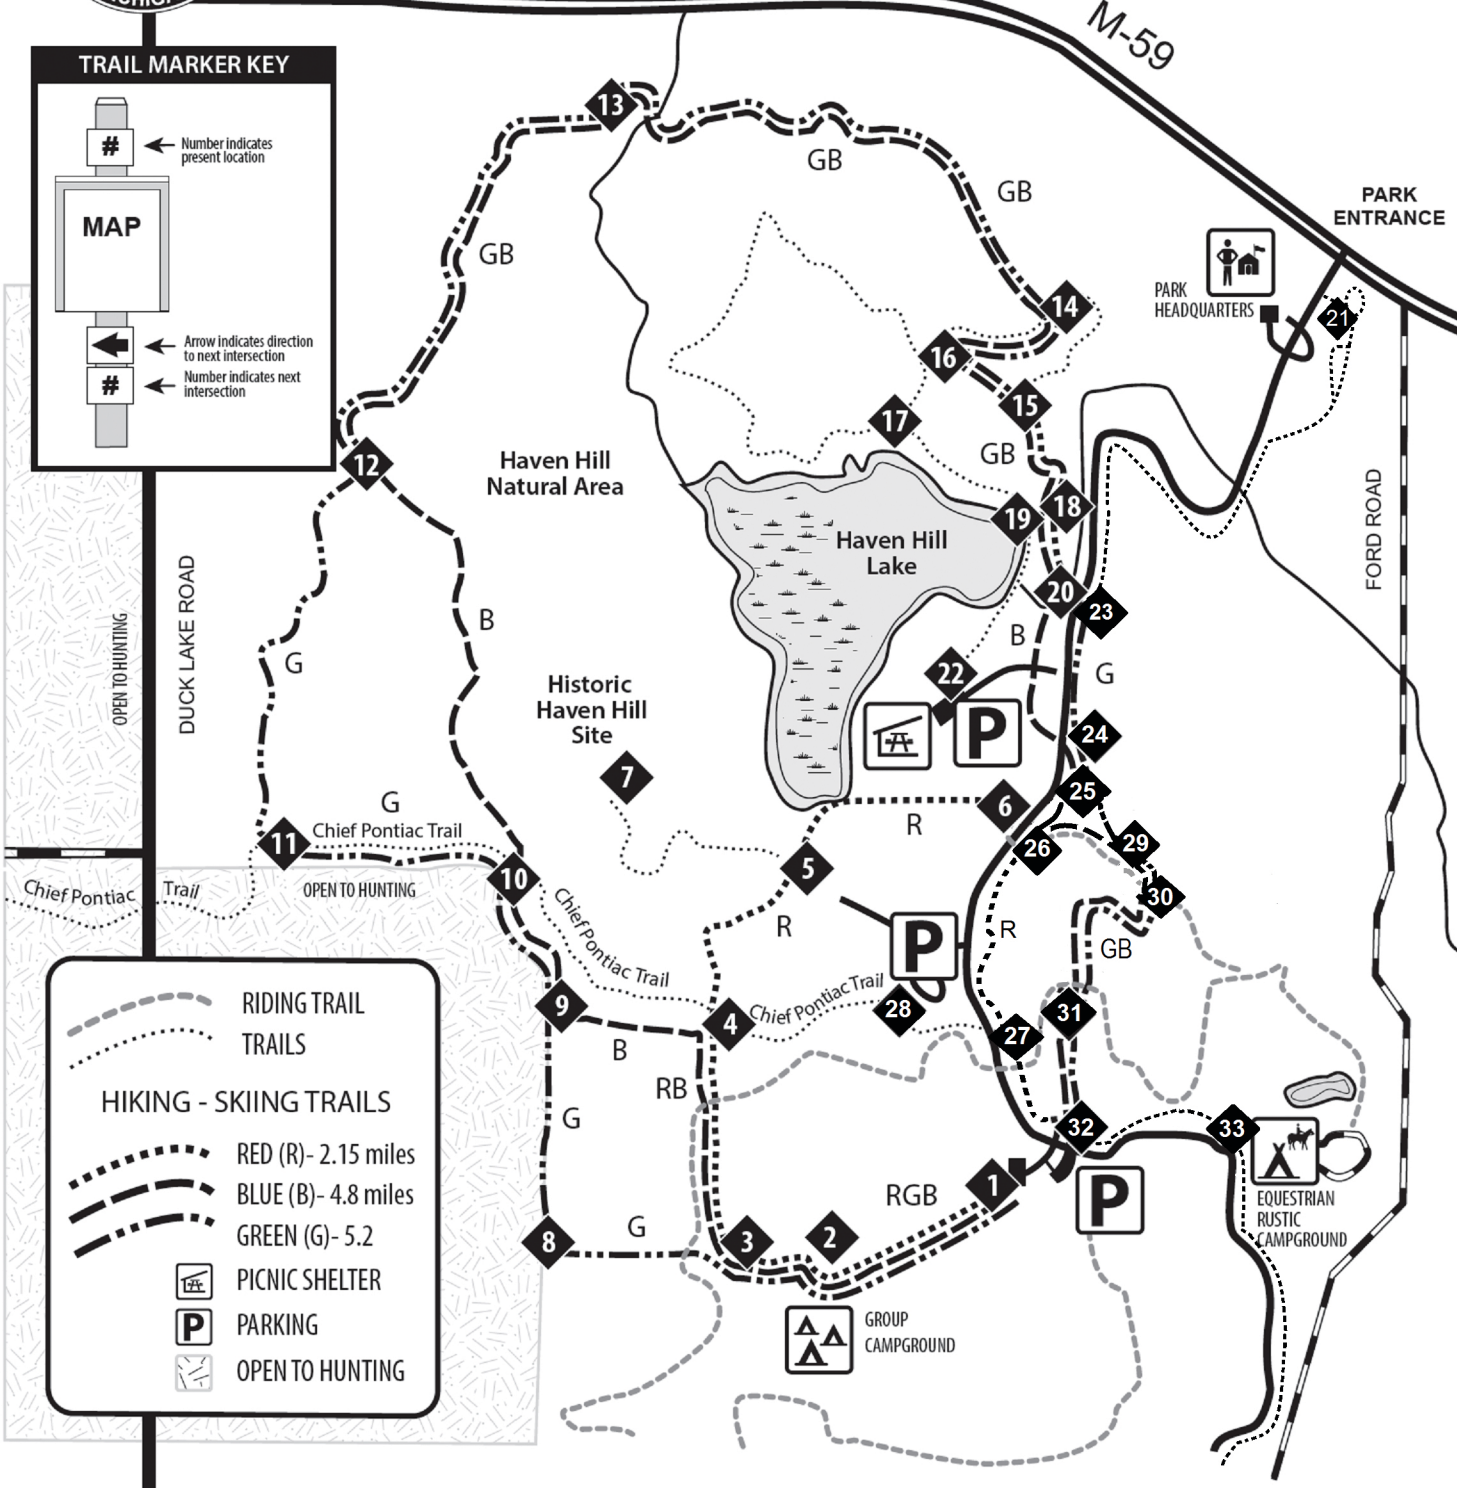

Highland Recreation Area Hiking and Ski Trails

HIGHLAND ROAD

M-59

TRAIL MARKER KEY

← Number indicates present location

MAP

← Arrow indicates direction to next intersection

← Number indicates next intersection

RIDING TRAIL TRAILS

HIKING - SKIING TRAILS

RED (R)- 2.15 miles

BLUE (B)- 4.8 miles

GREEN (G)- 5.2

PICNIC SHELTER

PARKING

OPEN TO HUNTING

GROUP CAMPGROUND

Highland Recreation Area
 5200 Highland Road
 White Lake, MI 48383
 www.michigan.gov/dnr
 Phone: 248-889-3750

NOTE: ALL ANIMALS MUST BE KEPT ON A LEASH, NO LONGER THAN 6 FEET, AT ALL TIMES, YEAR ROUND.

michigan.gov/recreationpassport

For more information, contact the park at 248-889-3750.