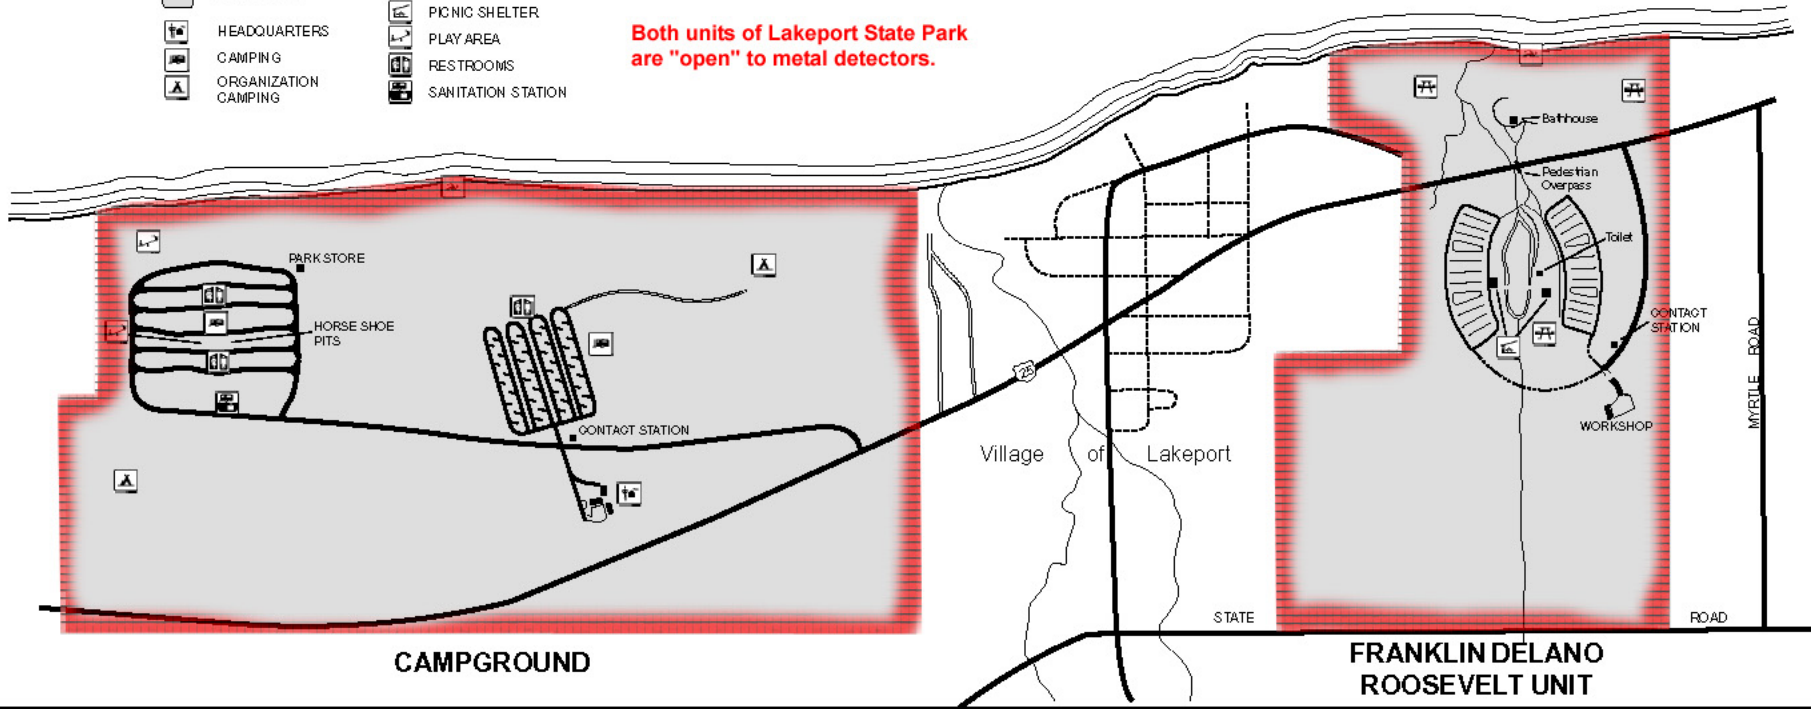

Lakeport State Park

- LEGEND
- PAVED ROAD
 - STATE LAND
 - HEADQUARTERS
 - CAMPING
 - ORGANIZATION CAMPING
 - BEACH
 - PICNIC AREA
 - PICNIC SHELTER
 - PLAY AREA
 - RESTROOMS
 - SANITATION STATION

Both units of Lakeport State Park are "open" to metal detectors.

CAMPGROUND

FRANKLIN DELANO ROOSEVELT UNIT

CAMPSITE LOCATION

LAKEPORT STATE PARK
 7605 LAKESHORE ROAD
 LAKEPORT MI 48059
 Phone: (810) 327-6224