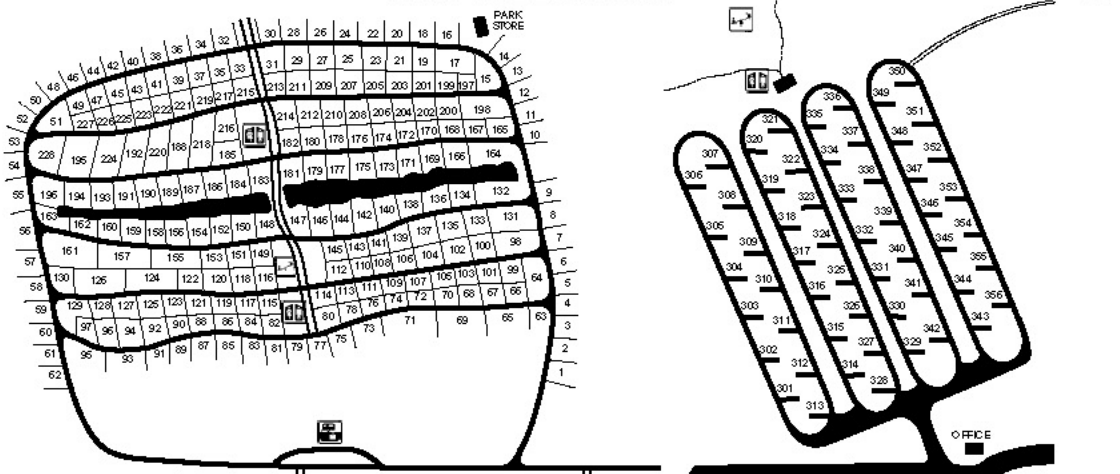

Lakeport State Park

- LEGEND
- PAVED ROAD
 - STATE LAND
 - HEADQUARTERS
 - CAMPING
 - ORGANIZATION CAMPING
 - BEACH
 - PICNIC AREA
 - PICNIC SHELTER
 - PLAY AREA
 - RESTROOMS
 - SANITATION STATION

Both units of Lakeport State Park are "open" to metal detectors.

CAMPGROUND

FRANKLIN DELANO ROOSEVELT UNIT

CAMPSITE LOCATION

LAKEPORT STATE PARK
 7605 LAKESHORE ROAD
 LAKEPORT MI 48059
 Phone: (810) 327-6224