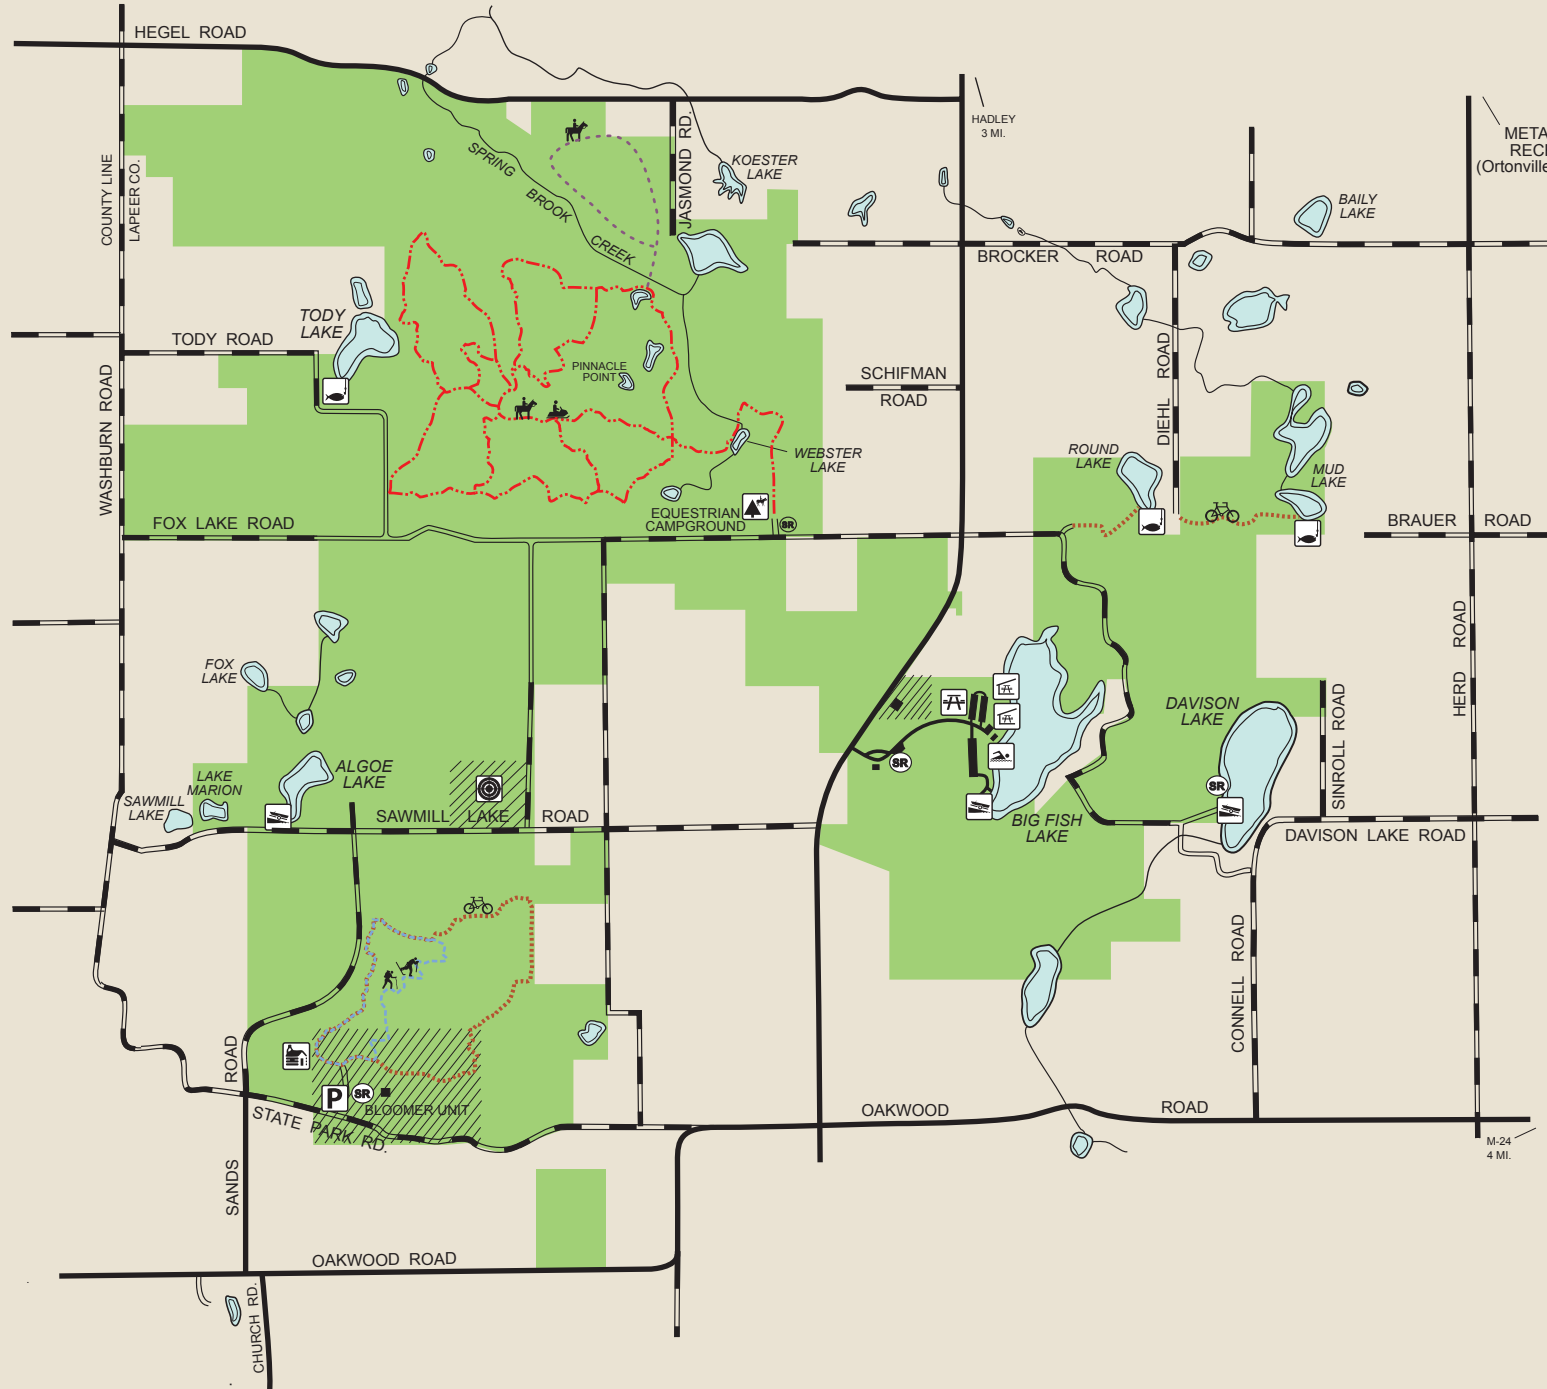

Ortonville State Recreation Area

METAMORA-HADLEY RECREATION AREA (Ortonville R.A. Headquarters) 3 MI.

LEGEND

- PAVED ROAD
- GRAVEL ROAD
- DIRT ROAD
- BRIDLE / SNOWMOBILE TRAIL
- FOOT / X-COUNTRY SKI TRAIL
- MOUNTAIN BIKE TRAIL
- BRIDLE TRAIL
- STATE LAND
- NO HUNTING ZONE
- SELF-REGISTRATION STATION
- EQUESTRIAN CAMPGROUND
- PINES RUSTIC CABIN
- PARKING
- BEACH
- BOAT LAUNCH
- ACCESS SITE
- PICNIC AREA
- PICNIC SHELTER
- SHOOTING RANGE

M-24
4 MI.