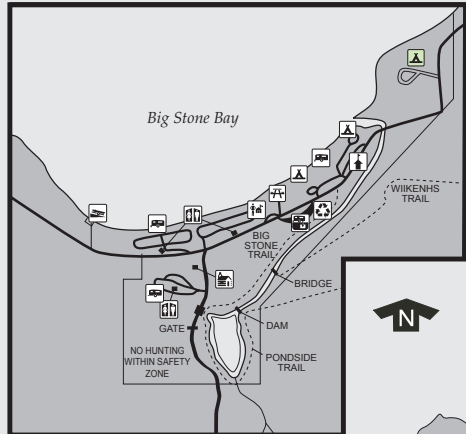

Wilderness State Park

LEGEND

- | | |
|-----------------------------------|-------------------------|
| PAVED ROAD | BOAT LAUNCH |
| GRAVEL ROAD | WALK-IN TENT SITES |
| GOOD DIRT TRAIL | ORGANIZATION CAMPGROUND |
| NORTH COUNTRY TRAIL | VAULT TOILET |
| TRAILS (CLOSED TO MOTOR VEHICLES) | RESTROOM |
| STATE PARK LAND | PICNIC AREA |
| PARK HEADQUARTERS | RUSTIC CABINS |
| CONTACT STATION | SANITATION STATION |
| MODERN CAMPGROUND | |