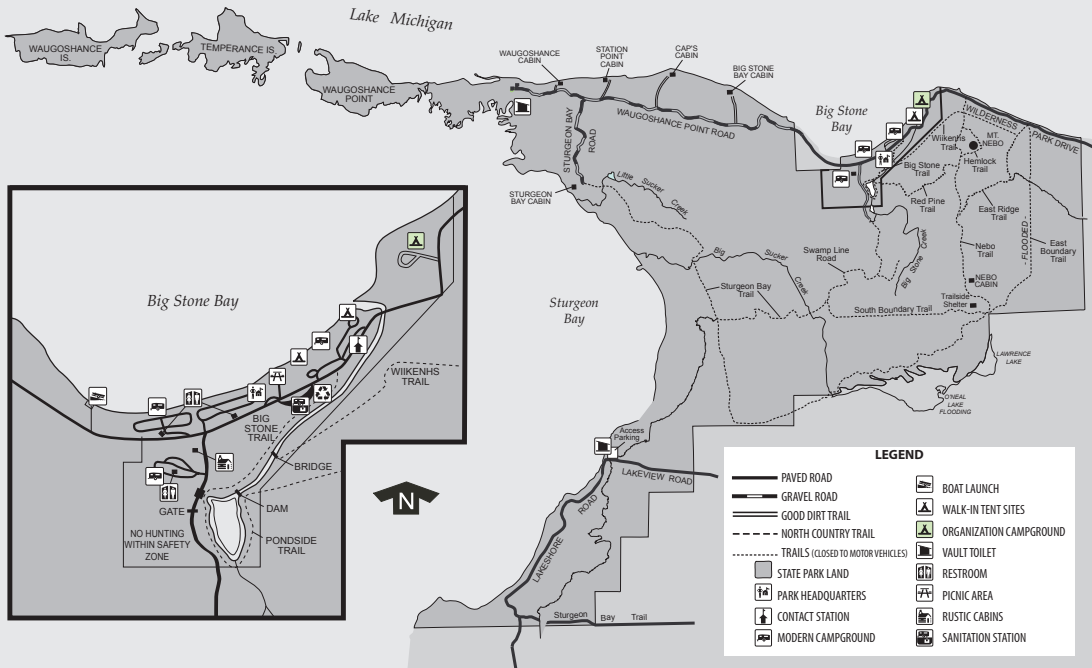

Wilderness State Park

LEGEND

- | | |
|-----------------------------------|-------------------------|
| PAVED ROAD | BOAT LAUNCH |
| GRAVEL ROAD | WALK-IN TENT SITES |
| GOOD DIRT TRAIL | ORGANIZATION CAMPGROUND |
| NORTH COUNTRY TRAIL | VAULT TOILET |
| TRAILS (CLOSED TO MOTOR VEHICLES) | RESTROOM |
| STATE PARK LAND | PICNIC AREA |
| PARK HEADQUARTERS | RUSTIC CABINS |
| CONTACT STATION | SANITATION STATION |
| MODERN CAMPGROUND | |