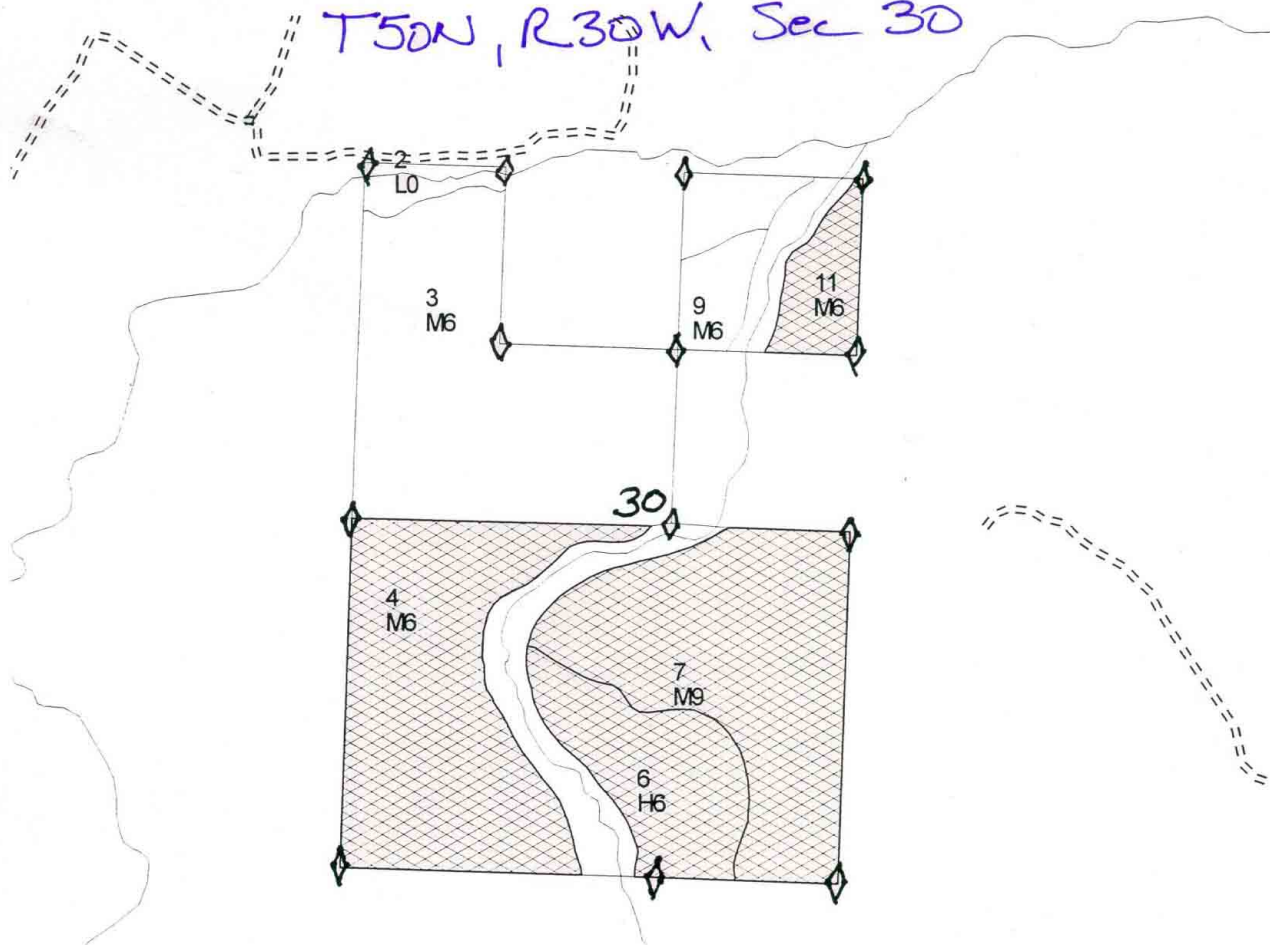

## 11-001-03-01, 11-002-03-01

T50N, R30W, Sec 30

- Bar004\_stand\_boun.shp
- No Harvest
  - FINAL HARVEST
  - SEED TREE
  - SHELTERWOOD-SEED
  - THINNING
  - REMOVAL
  - DELAYED REMOVAL
  - SHELTERWOOD-PREP
  - SELECTION
  - IMPROVEMENT
- Bar004\_rivers.shp
- POOR DIRT ROADS
  - Bar004\_poor\_dirt\_rds.shp
  - Bar004\_paved\_rds.shp
  - Bar004\_good\_dirt\_rds.shp