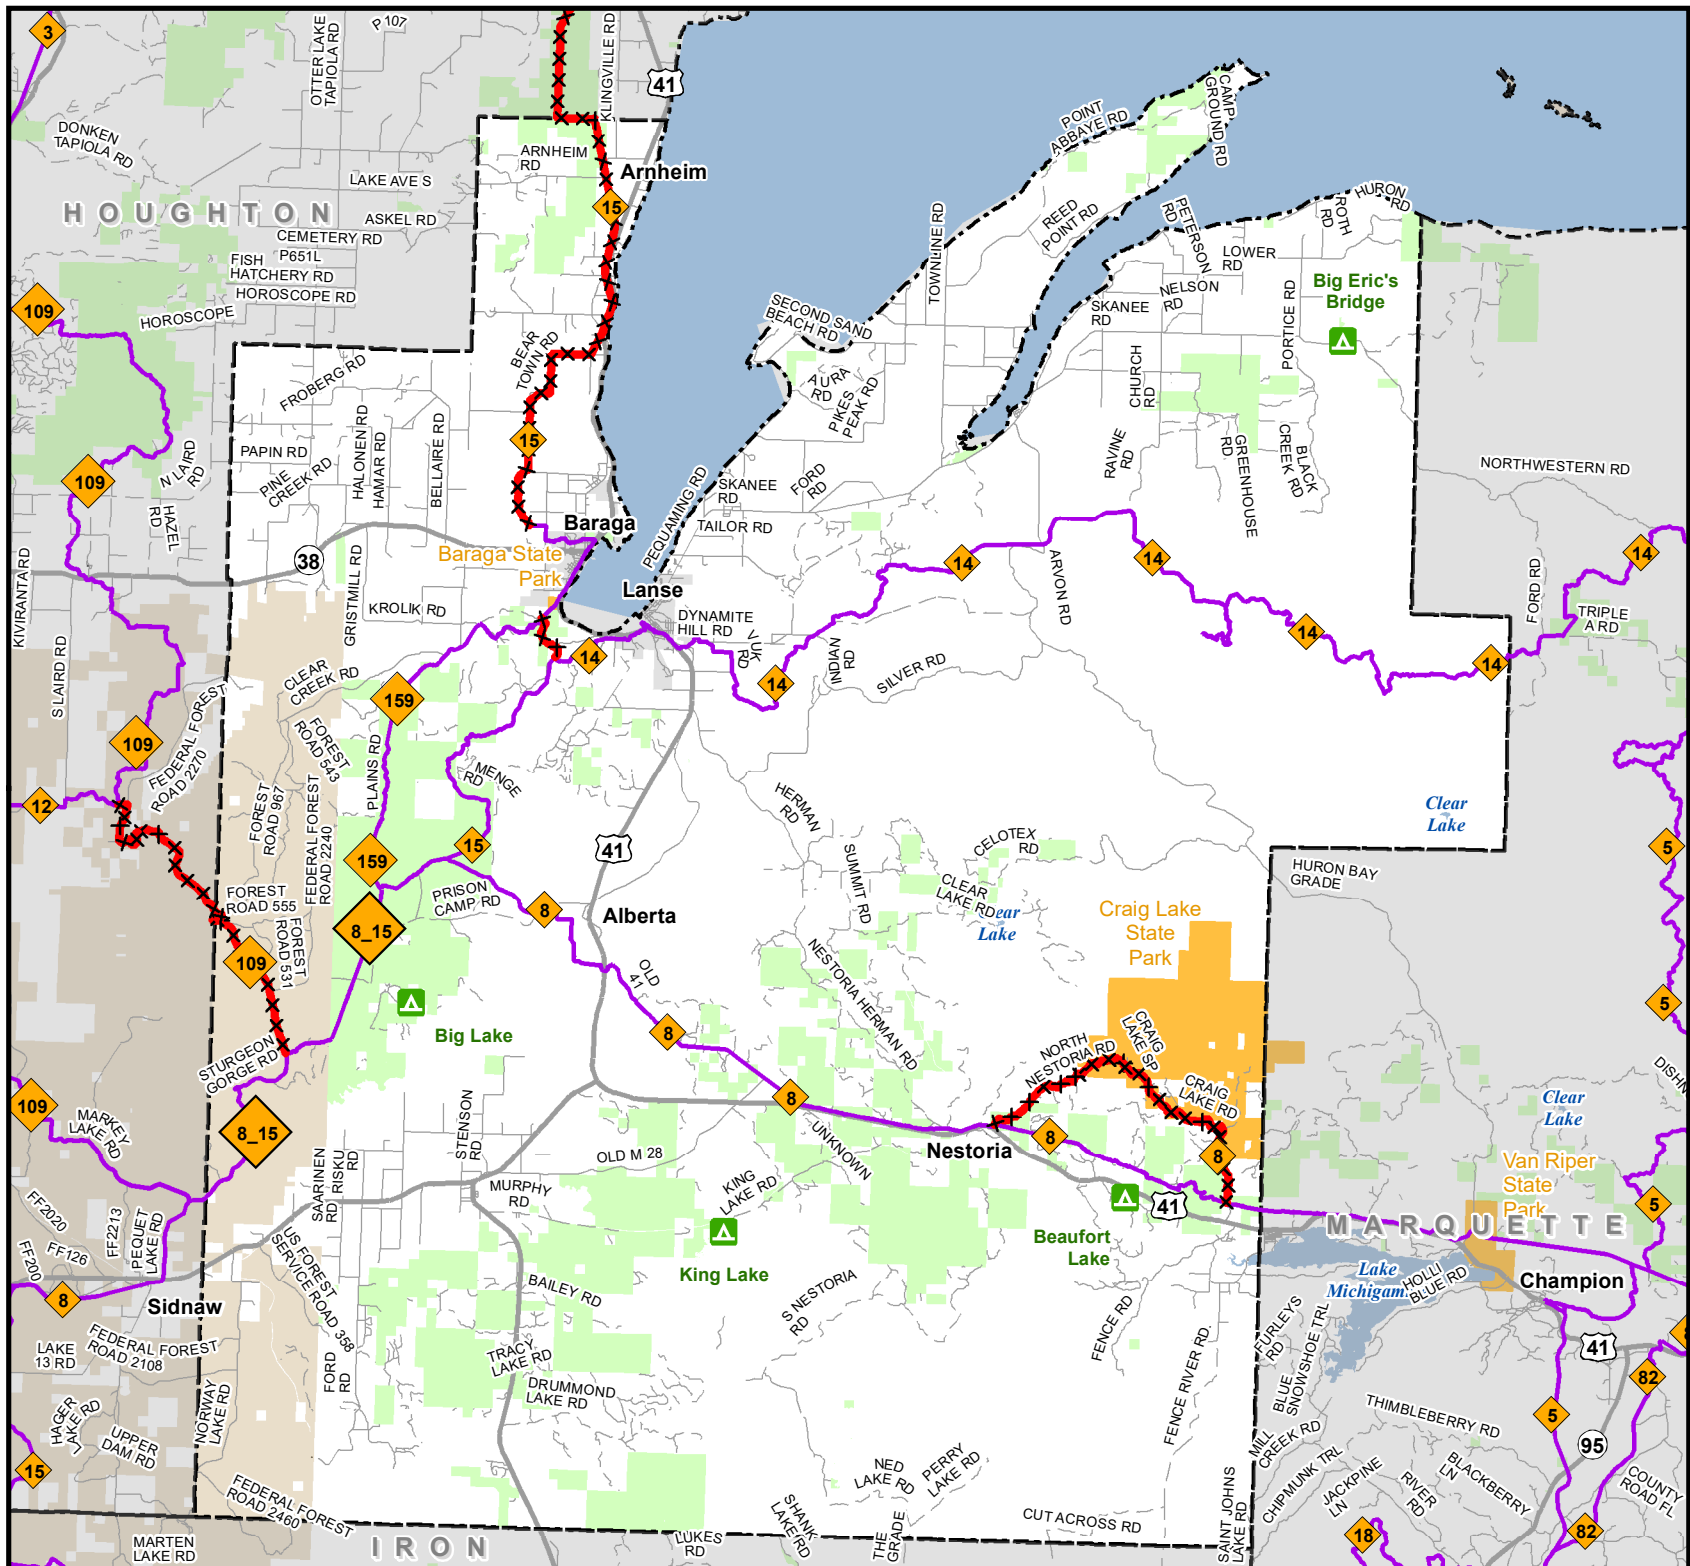

# Michigan Department of Natural Resources Designated Snowmobile Trails

Baraga County

Updated: 03/10/2020

0 1 2 Miles

- State Forest Campground
- Closed Snowmobile Trail
- Designated Snowmobile Trails
- Highway
- Paved Road
- Gravel or Dirt Road
- State Park Boundary
- State Forest Land
- Federal Land
- Lakes and Rivers
- County Boundary Outline

Parking lot information is currently unavailable.

**RIDE RIGHT**  
Michigan.gov/snowmobiling