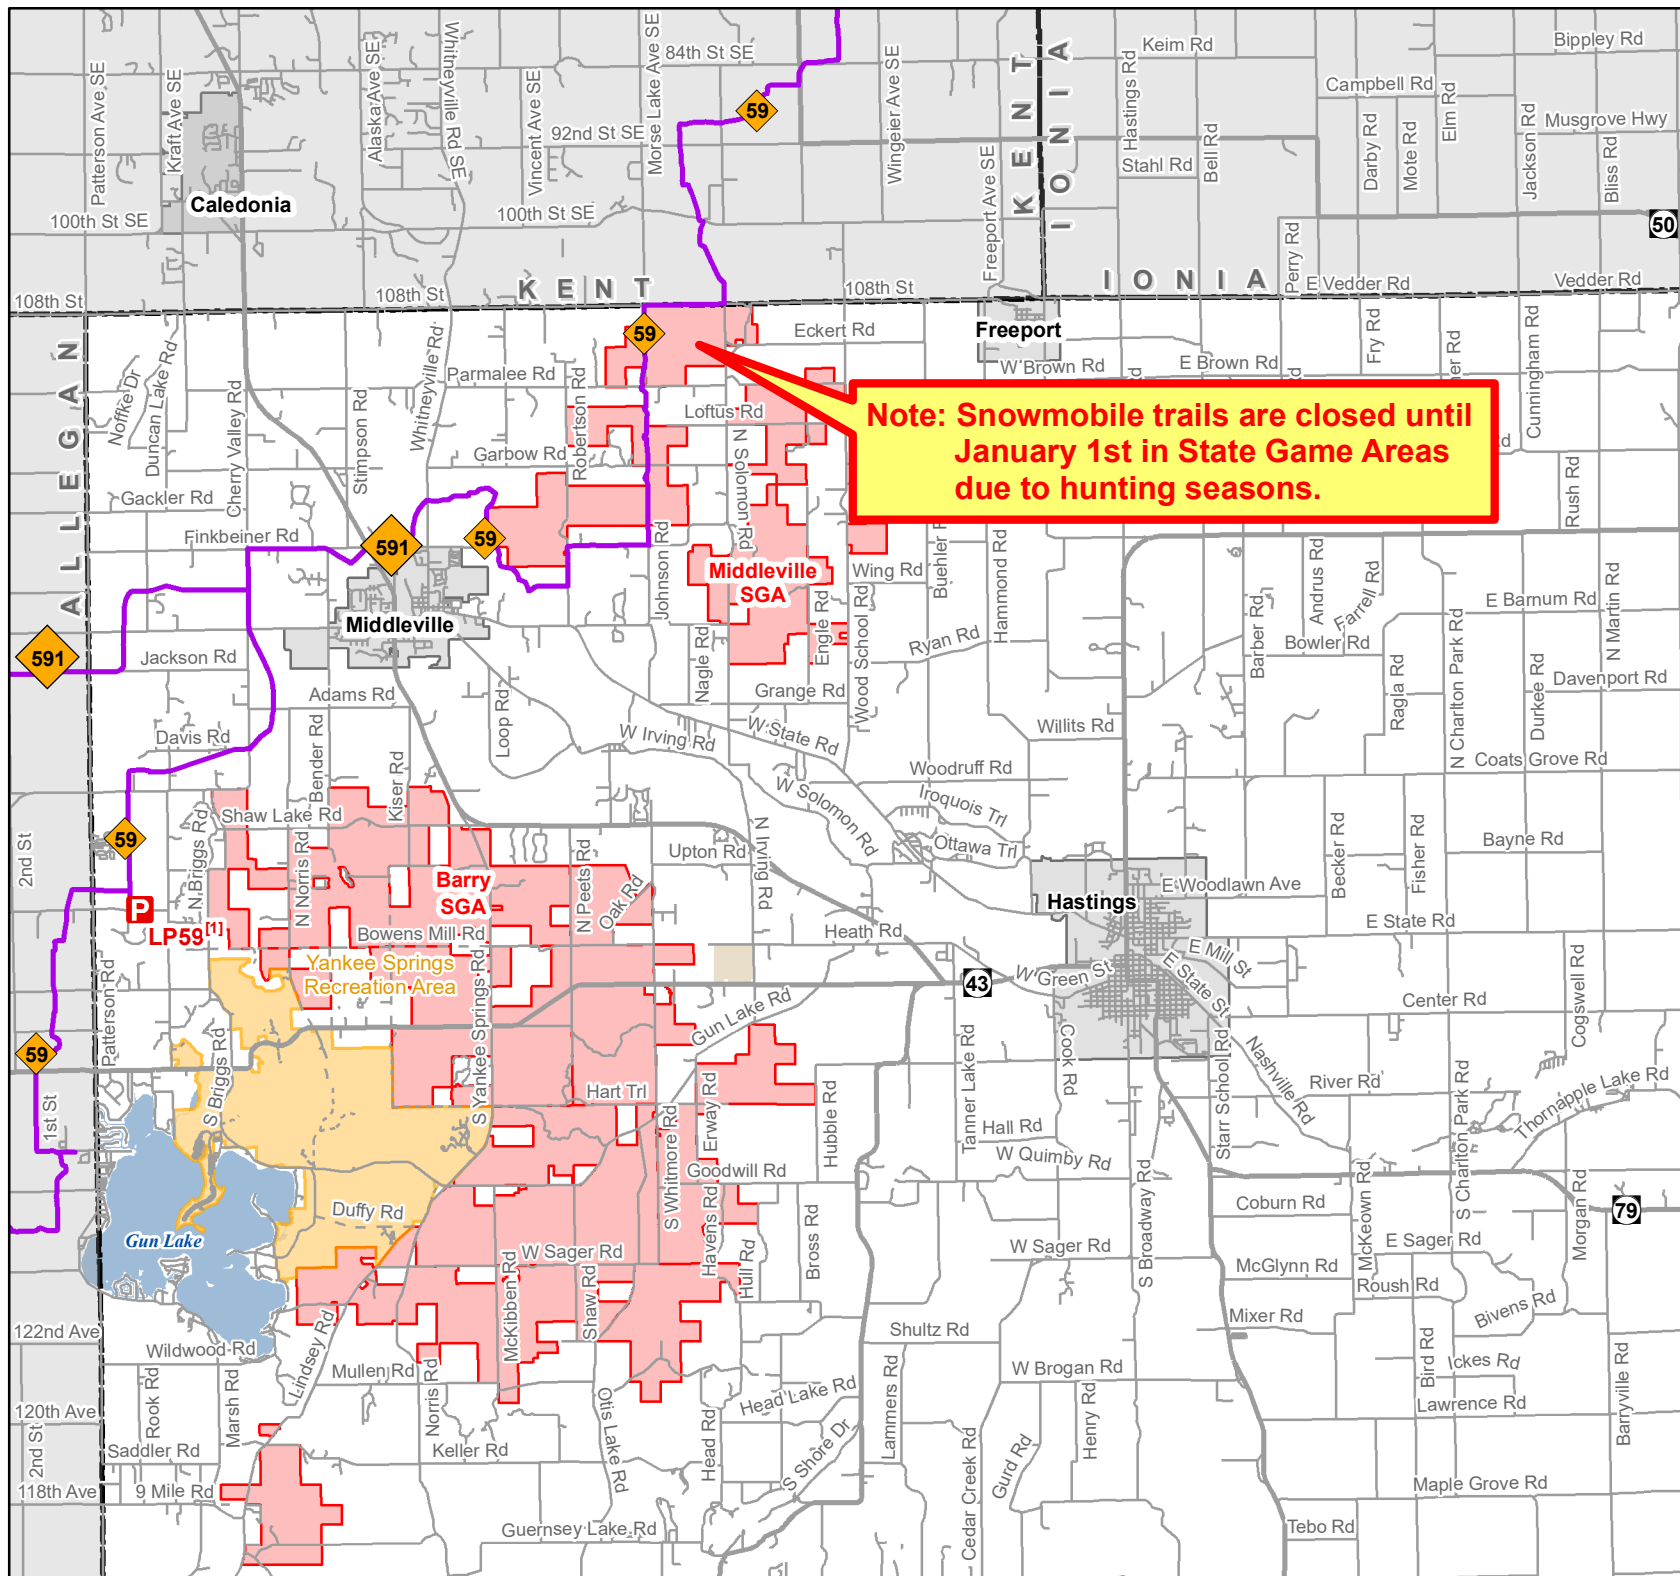

Michigan Department of Natural Resources Designated Snowmobile Trails

Barry County, MI

January 29, 2018

0 1 2 Miles

- Parking Lot
- Designated Snowmobile Trails
- Highway
- Paved Road
- Gravel Road
- Poor Dirt Road
- State Park Boundary
- State Game Area
- Federal Land
- Lakes and Rivers
- City or Village
- County Boundary Outline

LP59⁽¹⁾ Northside of Bowens Mill Rd East of Frederick Drive

Note: Snowmobile trails are closed until January 1st in State Game Areas due to hunting seasons.