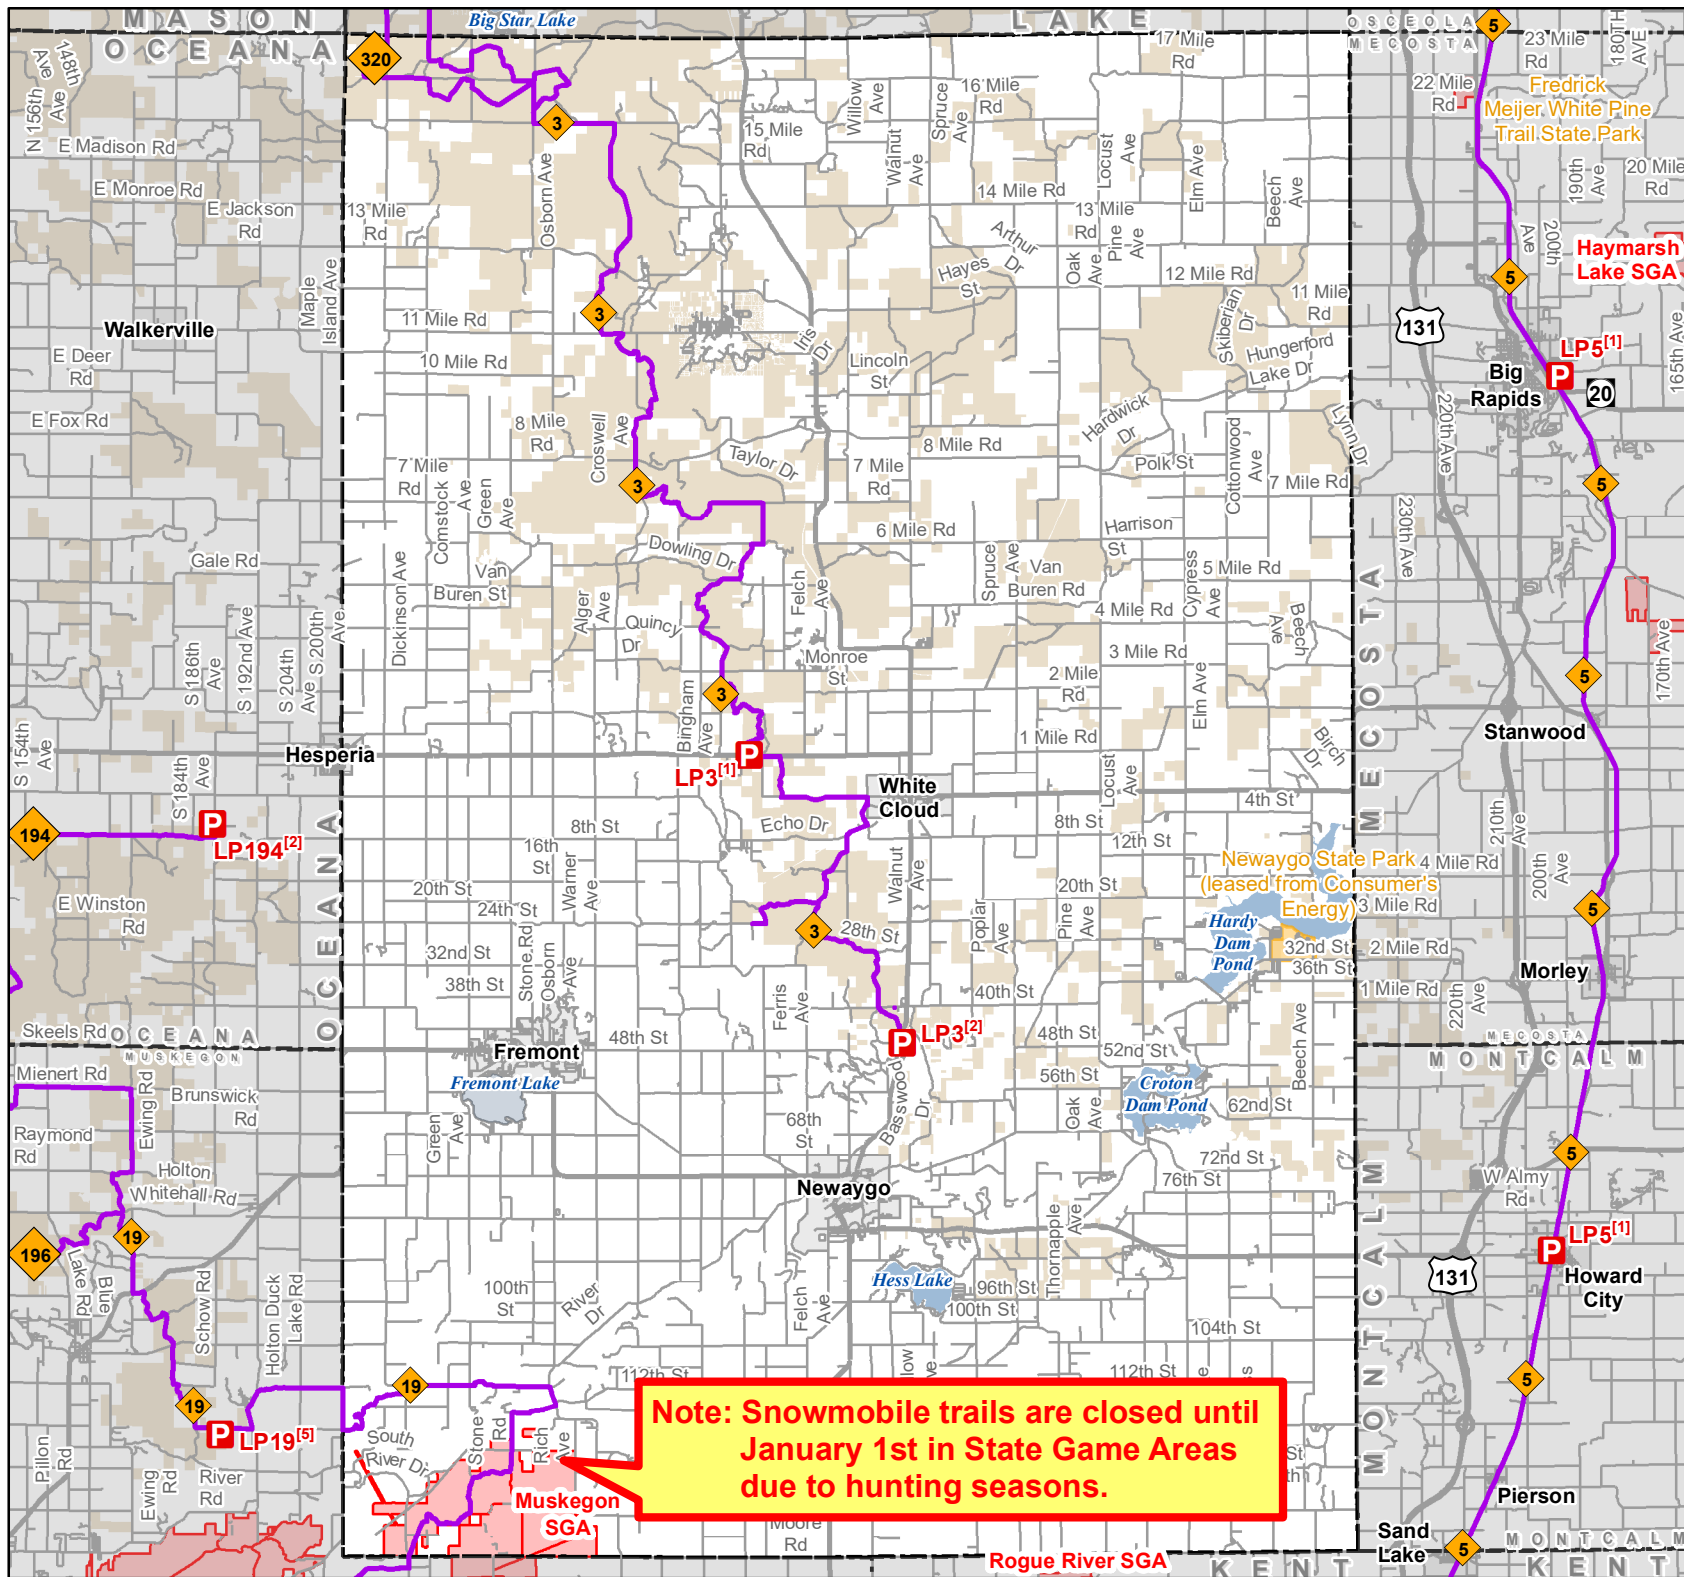

# Michigan Department of Natural Resources Designated Snowmobile Trails

Newaygo County, MI  
April 2, 2019

0 1 2 Miles

- Parking Lot
- Designated Snowmobile Trails
- Highway
- Paved Road
- Gravel or Dirt Road
- State Park Boundary
- State Game Area
- Federal Land
- Lakes and Rivers
- City or Village
- County Boundary Outline

**LP3<sup>[1]</sup> Unimproved Trail West of the End of Ferris Ave**

**LP3<sup>[2]</sup> Westside Evergreen Drive North of Int with Lake Shore Blvd**

Michigan.gov/snowmobiling

**Note: Snowmobile trails are closed until January 1st in State Game Areas due to hunting seasons.**

Rogue River SGA