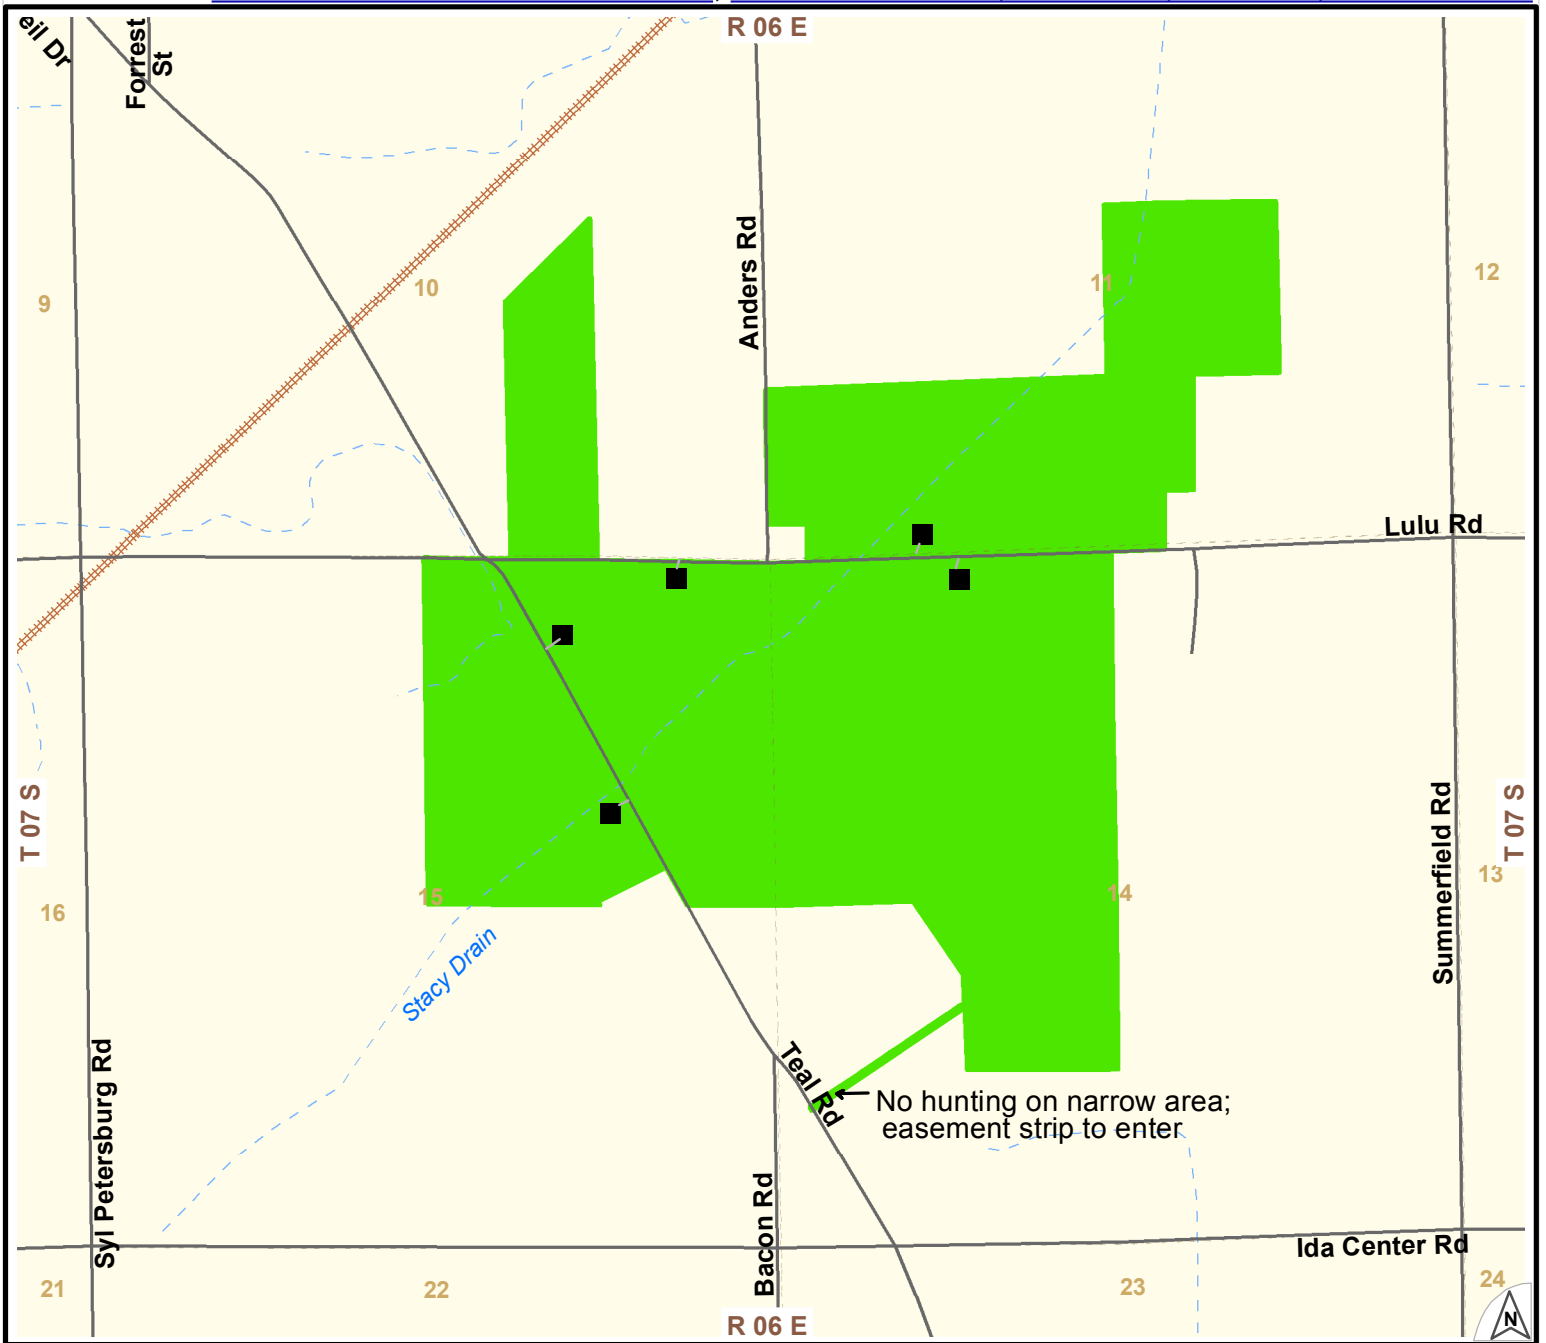

PETERSBURG STATE GAME AREA

in Monroe County

Contact: [Pointe Mouillee DNR Wildlife Office](#), 37205 Mouillee Rd, Rockwood, MI 48173; 734-379-9692

State Wildlife/Game Area:

- Huntable Land - General Area
- Parking Lots
- Ditch/Dike Area

Hunter Safety Zones of 150 yards (450 feet) are enforced around all buildings/structures at all times.

For [more information and help](#) on areas: contact DNR offices, visit the DNR online ([www.mi.gov/dnr](#)), or scan/click-on the QR-block => It connects to [complete rules and regulations \(www.mi.gov/dnr/laws\)](#). This geospatial PDF has embedded GPS coordinates and links.