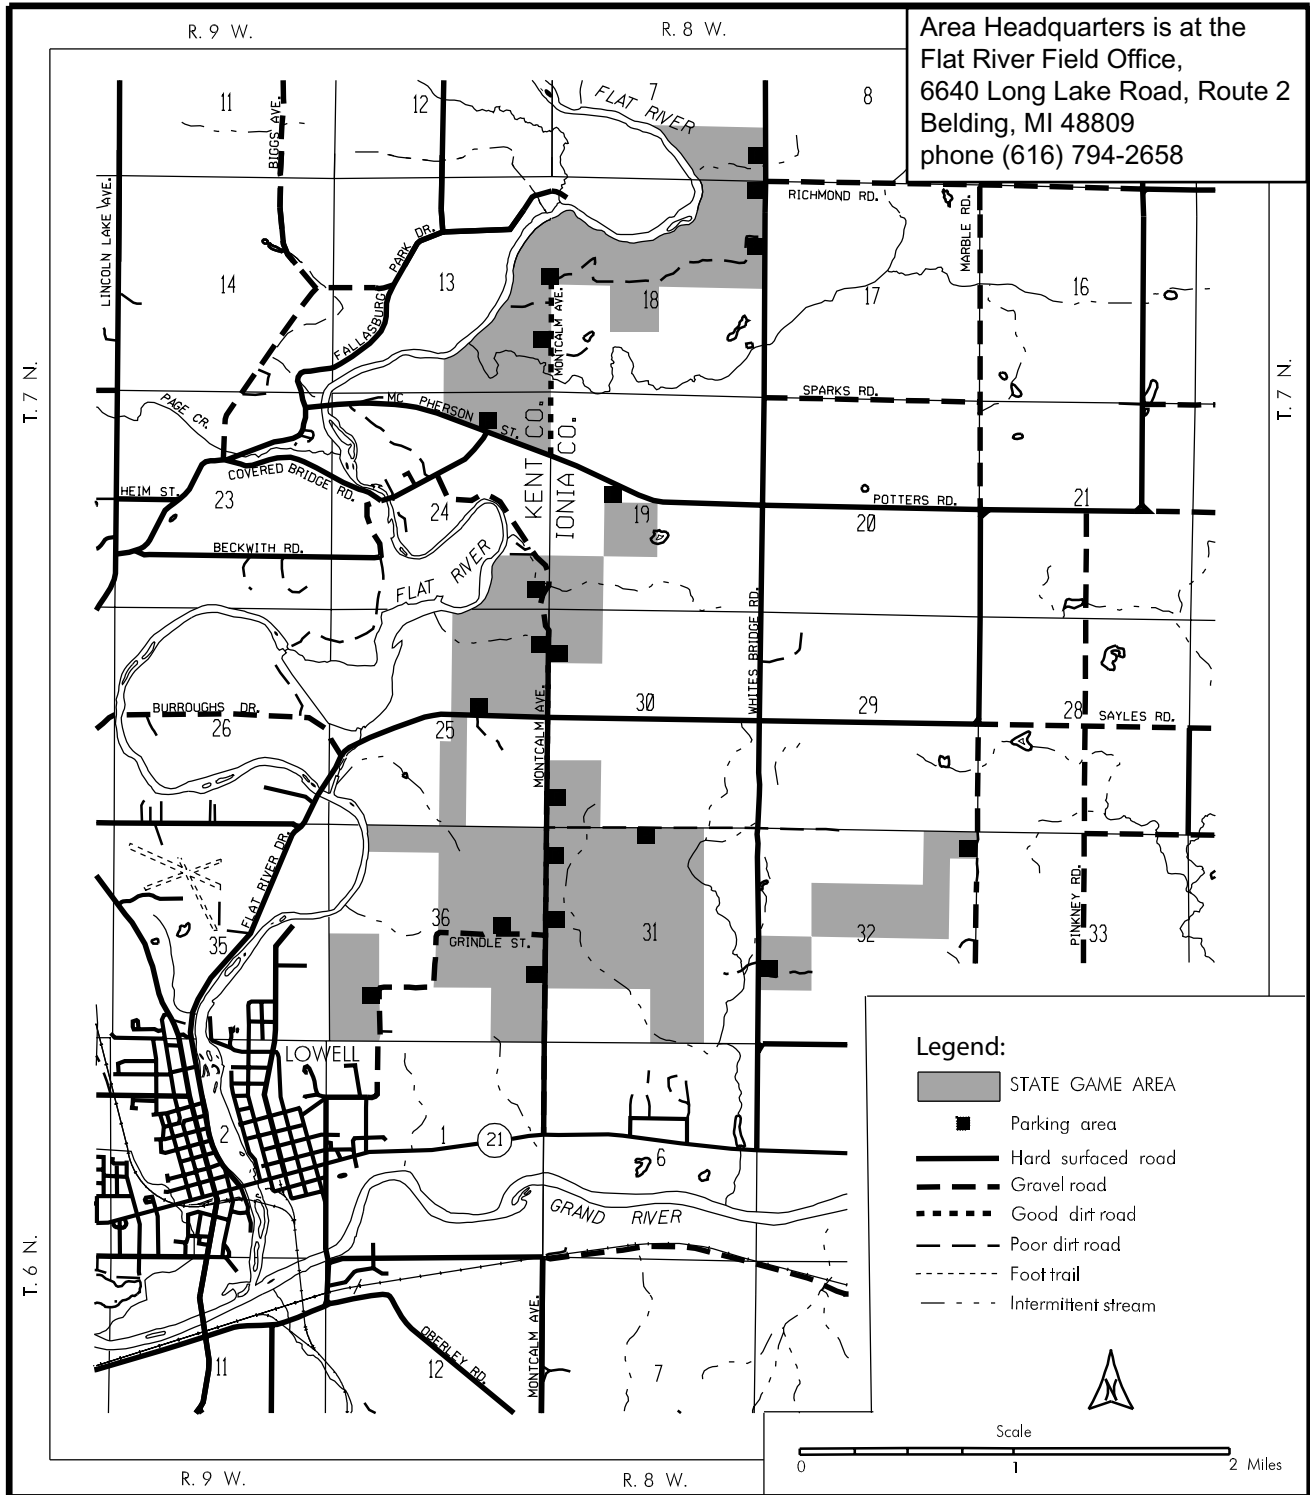

# SARANAC - LOWELL STATE GAME AREA

IONIA AND KENT COUNTIES, MICHIGAN

Great Lakes,  
Great Times,  
Great Outdoors  
[www.michigan.gov/dnr](http://www.michigan.gov/dnr)

For more information on this and other areas, contact DNR offices  
or visit on the internet at <http://www.michigan.gov/dnr>

## Hunter Monies Made This Area Possible

DNR Wildlife Map - area 340101 (was 0910) rev. 10/2006 -MLS