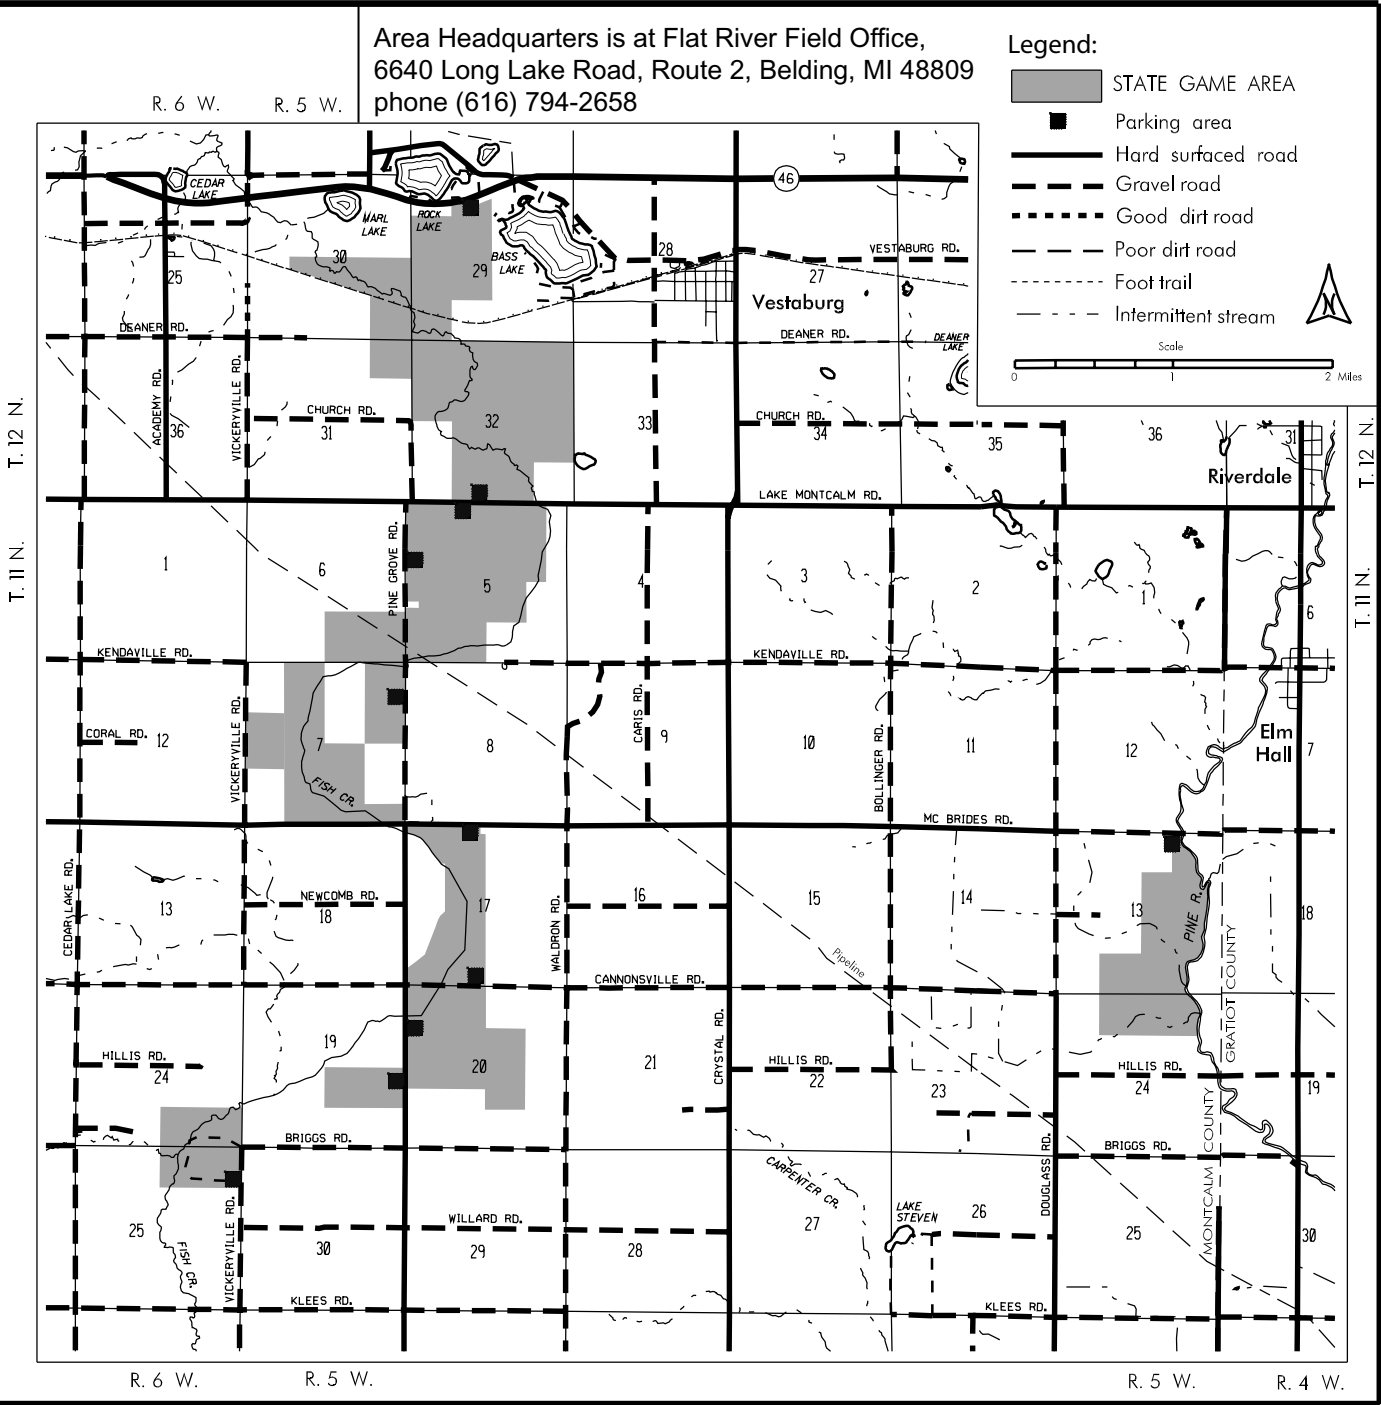

# VESTABURG STATE GAME AREA

MONTCALM COUNTY, MICHIGAN

Area Headquarters is at Flat River Field Office,  
6640 Long Lake Road, Route 2, Belding, MI 48809  
phone (616) 794-2658

Legend:

- STATE GAME AREA
- Parking area
- Hard surfaced road
- Gravel road
- Good dirt road
- Poor dirt road
- Foot trail
- Intermittent stream

## Hunter Monies Made This Area Possible

DNR Wildlife Map - area 590401 (was 0921) rev. 10/2006 -MLS