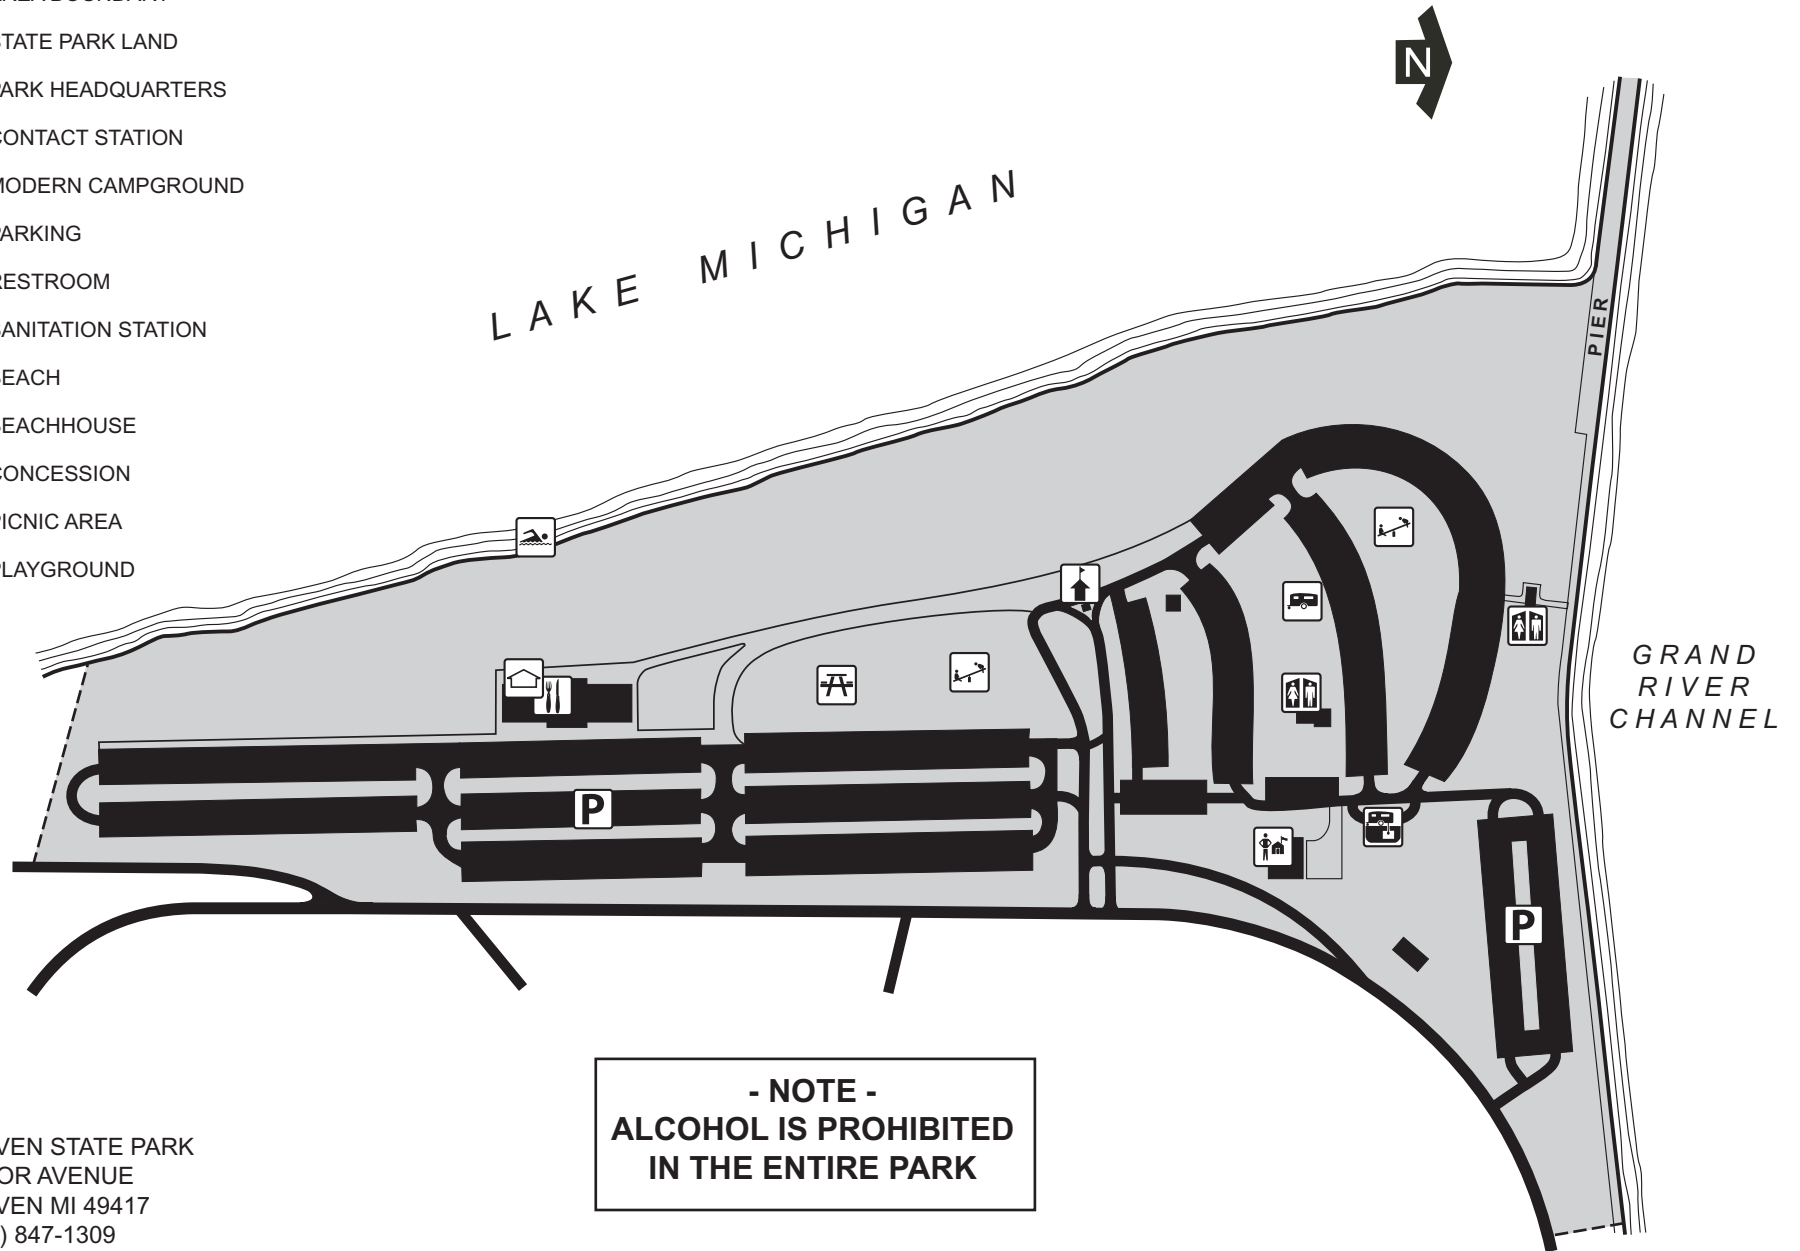

Grand Haven State Park

LEGEND

-  PAVED ROAD
-  AREA BOUNDARY
-  STATE PARK LAND
-  PARK HEADQUARTERS
-  CONTACT STATION
-  MODERN CAMPGROUND
-  PARKING
-  RESTROOM
-  SANITATION STATION
-  BEACH
-  BEACHHOUSE
-  CONCESSION
-  PICNIC AREA
-  PLAYGROUND

**- NOTE -
ALCOHOL IS PROHIBITED
IN THE ENTIRE PARK**

GRAND HAVEN STATE PARK
1001 HARBOR AVENUE
GRAND HAVEN MI 49417
Phone: (616) 847-1309